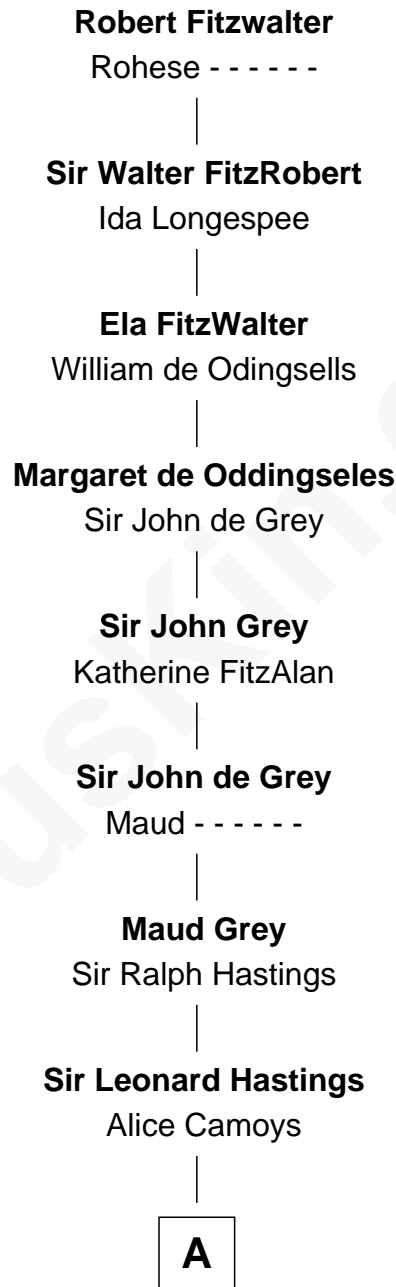

FamousKin.com Relationship Chart of

Robert Fitzwalter

Magna Carta Surety

21st Great-grandfather of

Sir Winston Churchill

Prime Minister of the United Kingdom

A

—
Sir William Hastings

Katherine Neville

—
Sir Edward Hastings

Mary Hungerford

—
Sir George Hastings

Anne Stafford

—
Dorothy Hastings

Sir Richard Devereux

—
Elizabeth Devereux

John Vernon

—
Elizabeth Vernon

Henry Wriothesley

—
Thomas Wriothesley

Rachel Massüe de Ruvigny

—
Rachel Wriothesley

William Russell

—
Sir Wriothesley Russell