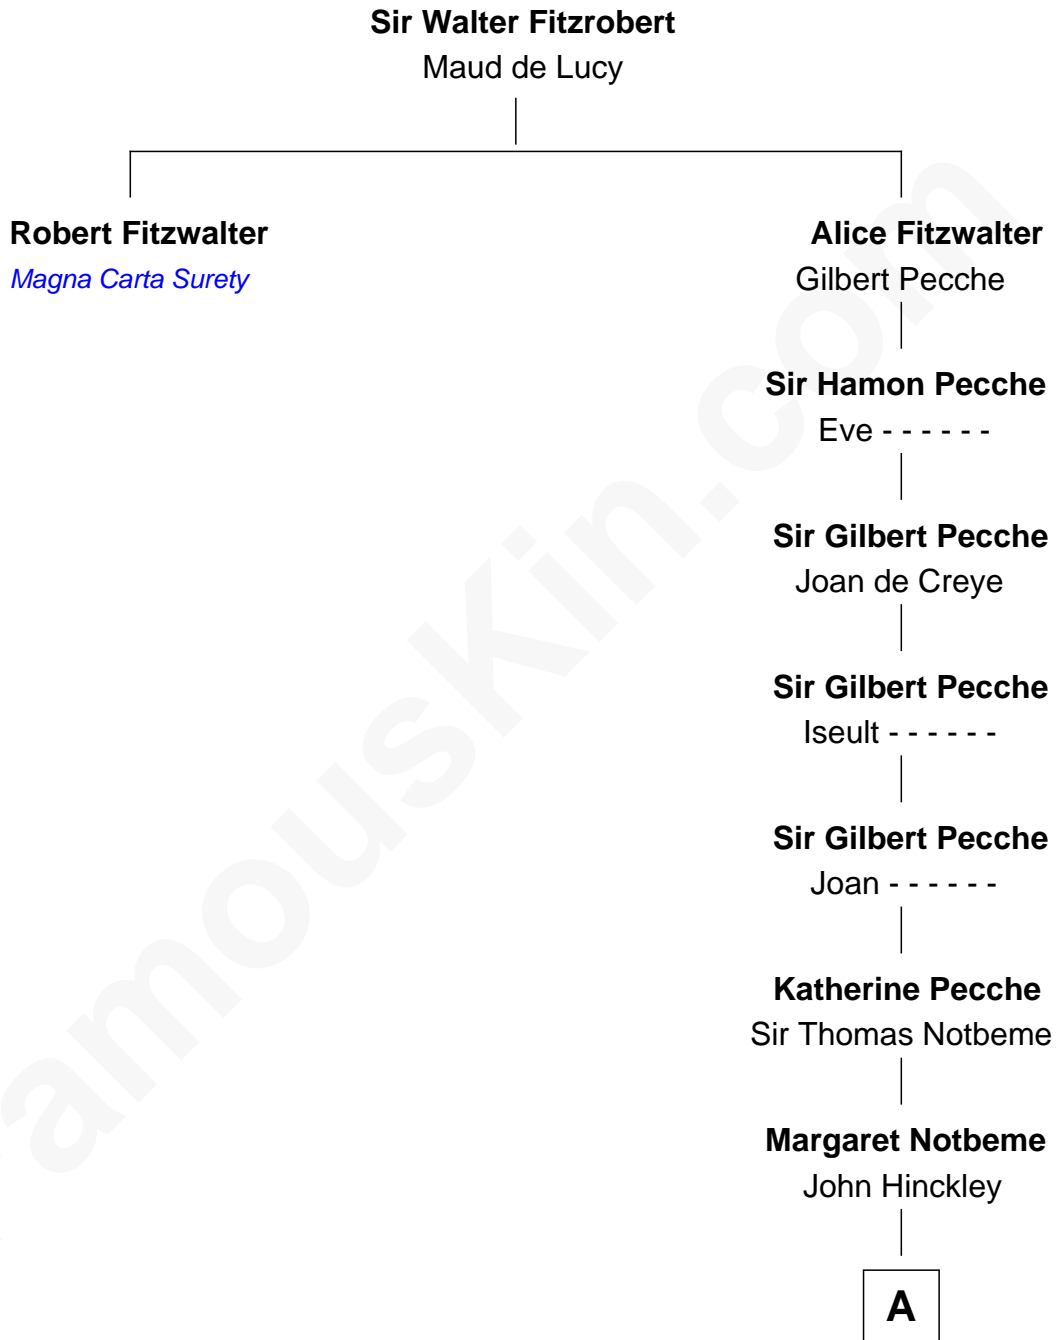

FamousKin.com Relationship Chart of

Robert Fitzwalter

Magna Carta Surety

12th great-granduncle of

Thomas Lawrence

(c1619/20 - c1703) Planter passenger 1635

A

Cecily Hinckley
Henry Caldebeck

Thomasine Caldebeck
Thomas Underhill

Anne Underhill
Thomas Knighton

Joan Knighton
Charles Bull

Richard Bull
Alice Hunt

Elizabeth Bull
John Lawrence

Thomas Lawrence
Joanna Antrobus

Thomas Lawrence
Planter passenger 1635