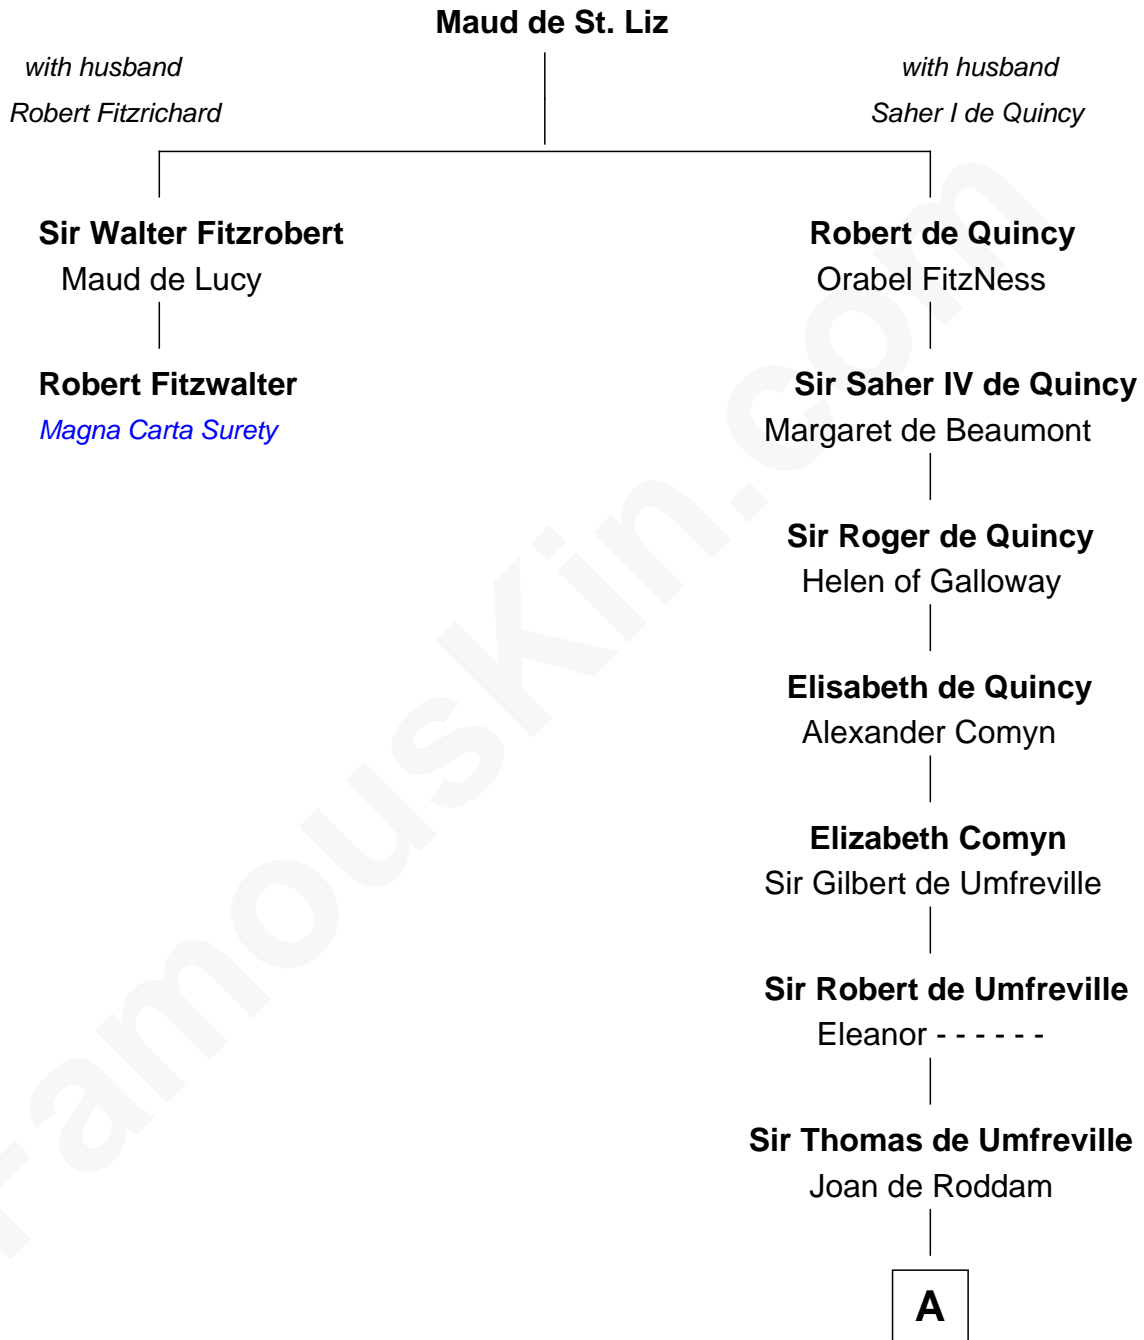

FamousKin.com Relationship Chart of

Robert Fitzwalter

Magna Carta Surety

1st cousin 20 times removed of

Helen (Herron) Taft

First Lady of President William H. Taft

A

Sir Robert de Umfreville