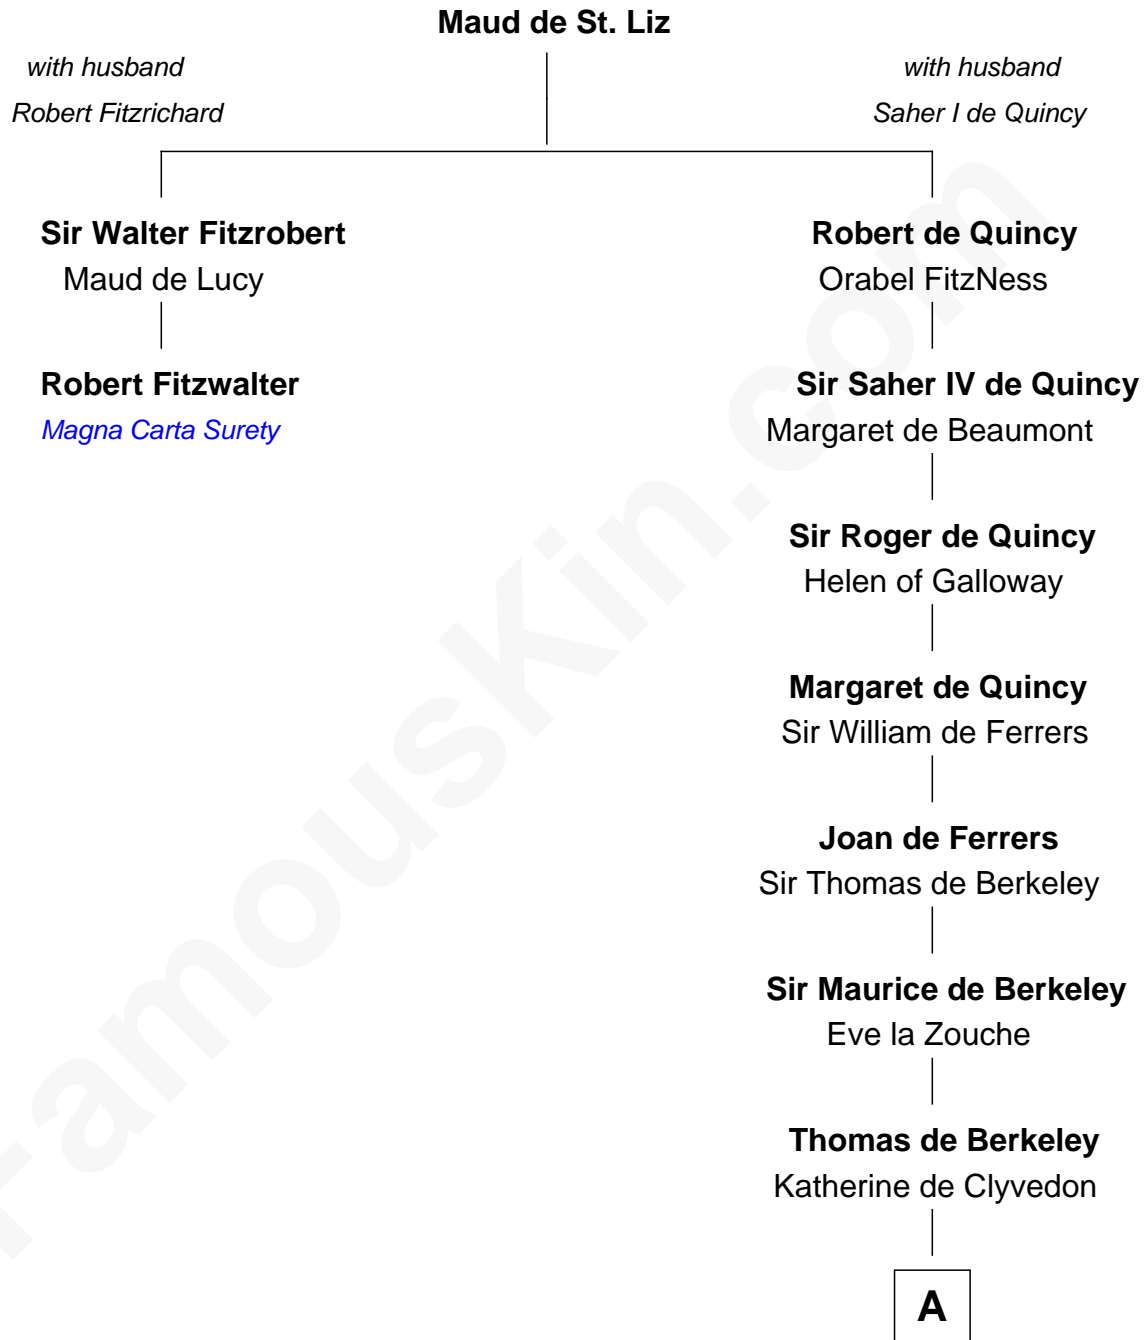

FamousKin.com Relationship Chart of

Robert Fitzwalter

Magna Carta Surety

1st cousin 20 times removed of

Grover Cleveland

22nd and 24th U.S. President

A

Sir John Berkeley
Elizabeth Betteshorne

Elizabeth Berkeley
Sir John Sutton

Jane Sutton
Thomas Mainwaring

Cecily Mainwaring
John Cotton

Sir George Cotton
Mary Onley

Richard Cotton
Mary Mainwaring

Frances Cotton
George Abell

Robert Abell
Joanna - - - - -