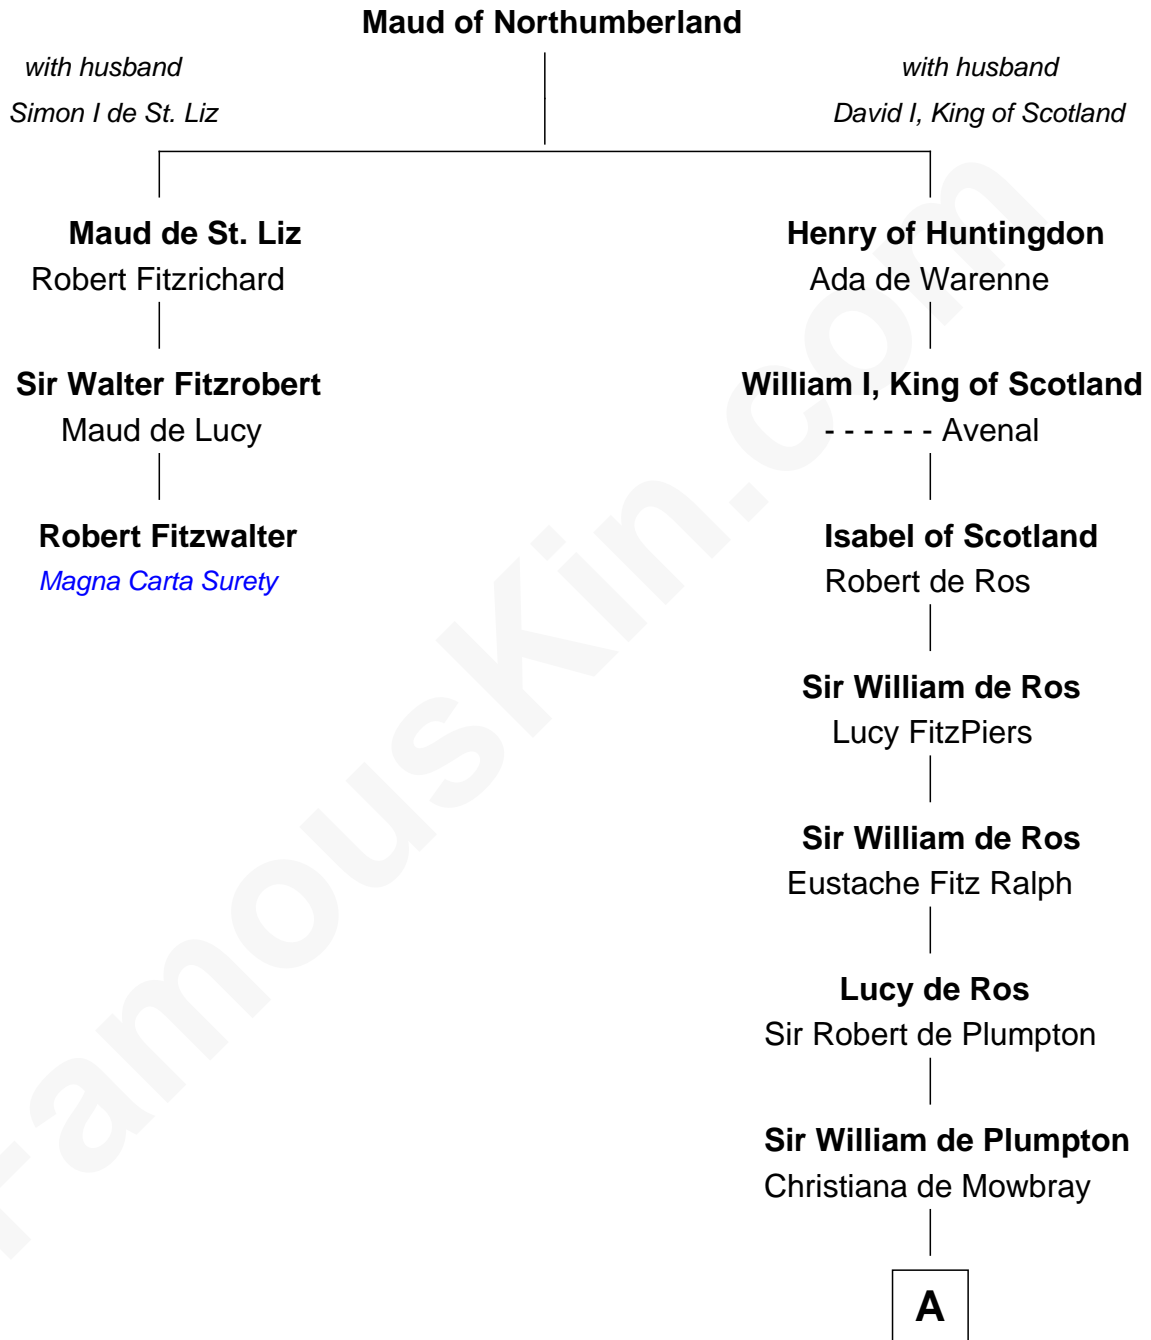

FamousKin.com Relationship Chart of

Robert Fitzwalter

Magna Carta Surety

2nd cousin 18 times removed of

Samuel Prescott

Completed Paul Revere's Midnight Ride

A

Alice Plumpton
Sir John Boteler

Alice Boteler
John Gerard

Constance Gerard
Sir Alexander Standish

Oliver Standish

Grace Standish
Ralph Faircloth

Lawrence Faircloth
Elizabeth -----

Thomas Faircloth
Millicent Barr

Mary Faircloth
Thomas Allen