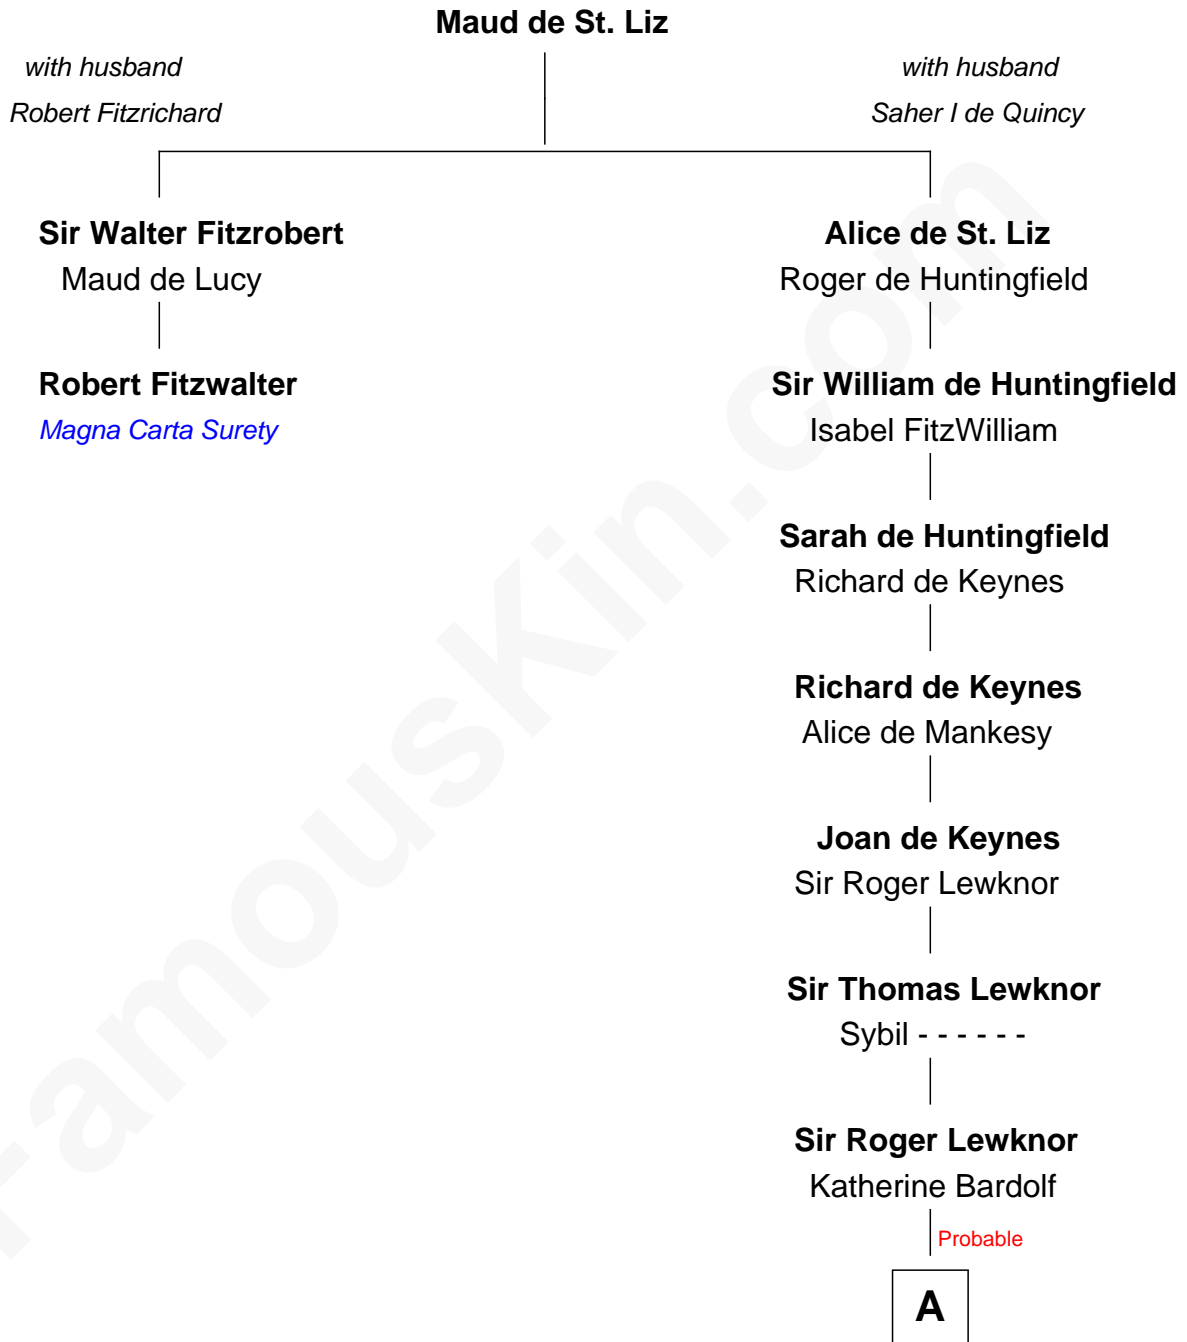

FamousKin.com Relationship Chart of

Robert Fitzwalter

Magna Carta Surety

1st cousin 20 times removed of

Benedict Arnold

Traitor of the American Revolution

A

Beatrix Lewknor

Ralph Roper

Probable

Edmond Roper

Agnes Roper

Walter Colepepper

Sir John Colepepper

Agnes Gainsford

Isabel Colepepper