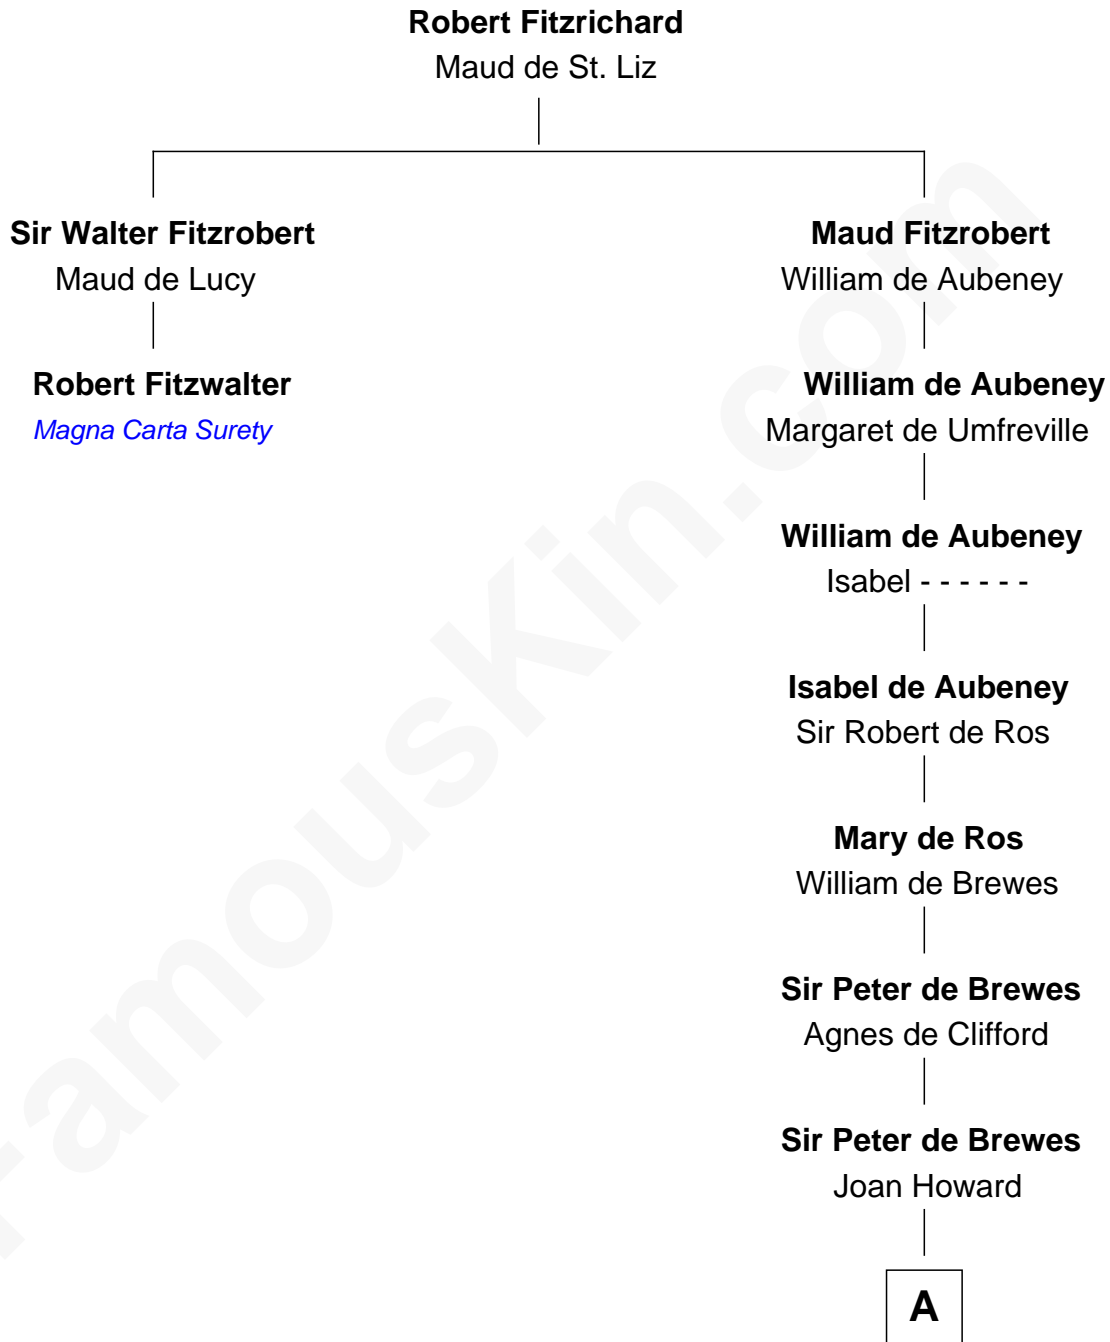

FamousKin.com Relationship Chart of

Robert Fitzwalter

Magna Carta Surety

1st cousin 19 times removed of

Henry Hastings Sibley

1st Governor of Minnesota

A

Beatrice Brewes

Sir Hugh Shirley

Sir Ralph Shirley

Joan Basset

Beatrice Shirley

John Brome

Nicholas Brome

Katherine Lampeck

Elizabeth Brome