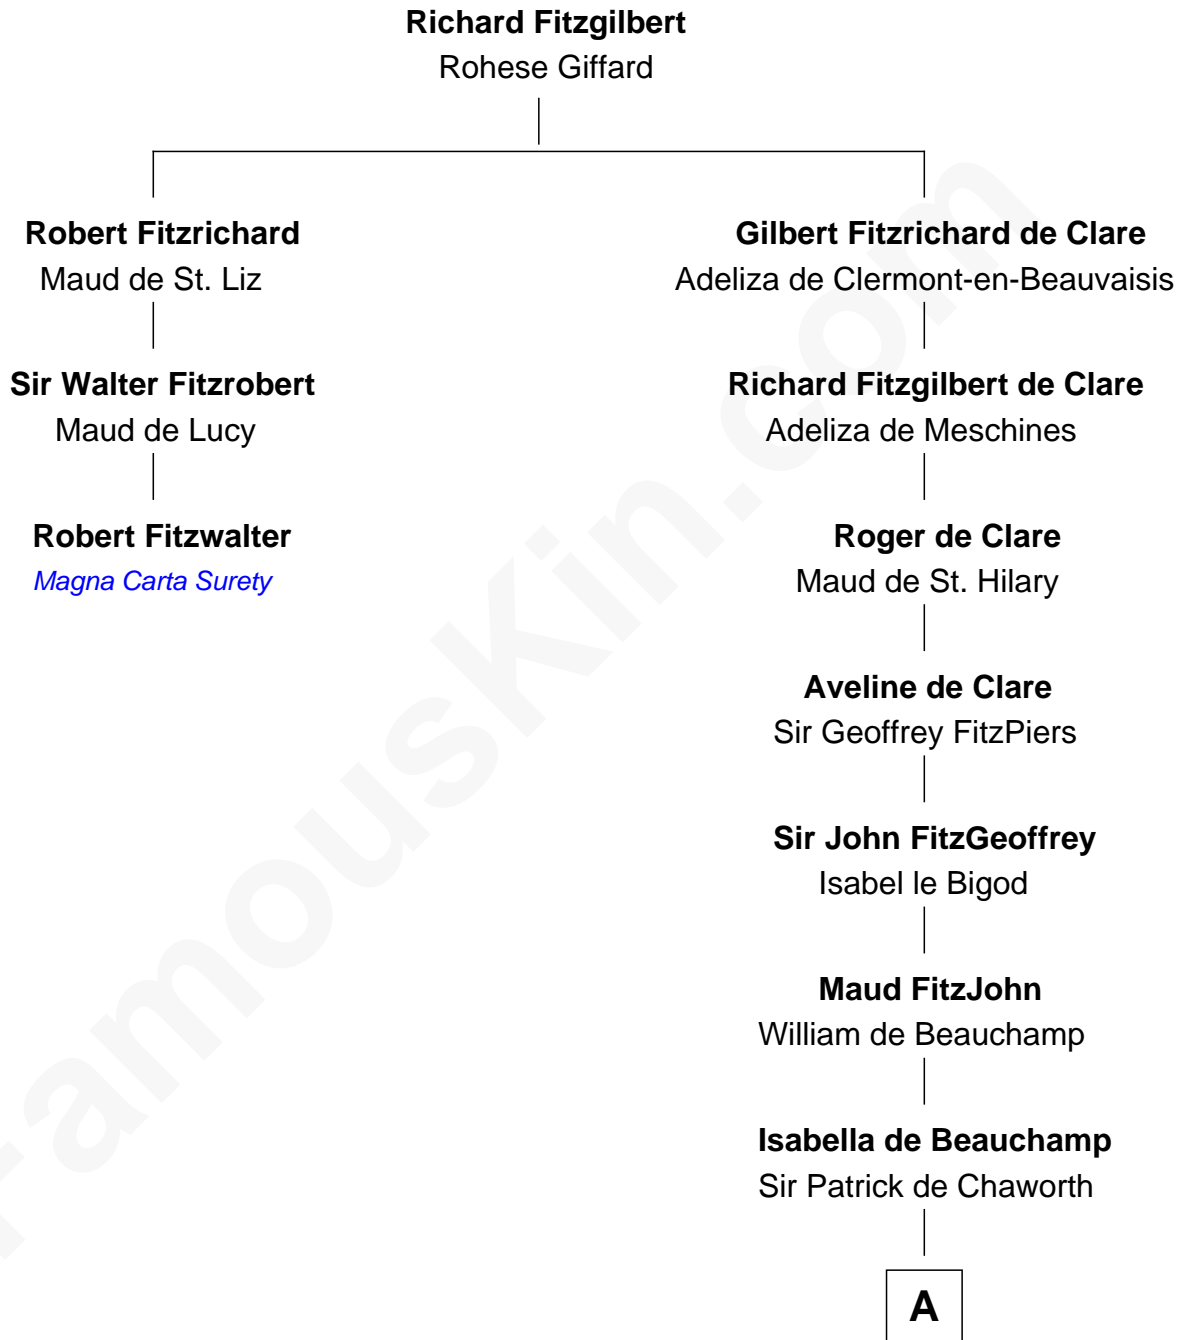

# FamousKin.com Relationship Chart of

**Robert Fitzwalter**

*Magna Carta Surety*

2nd cousin 19 times removed of

**Roger Sherman**

*Signer of the Declaration of Independence*

**A**

**Maud de Chaworth**

Henry Plantagenet

**Eleanor Plantagenet**

Richard Fitzalan

**Sir Richard Fitzalan**

Elizabeth de Bohun

**Elizabeth Fitzalan**

Sir Robert Goushill

**Elizabeth Goushill**