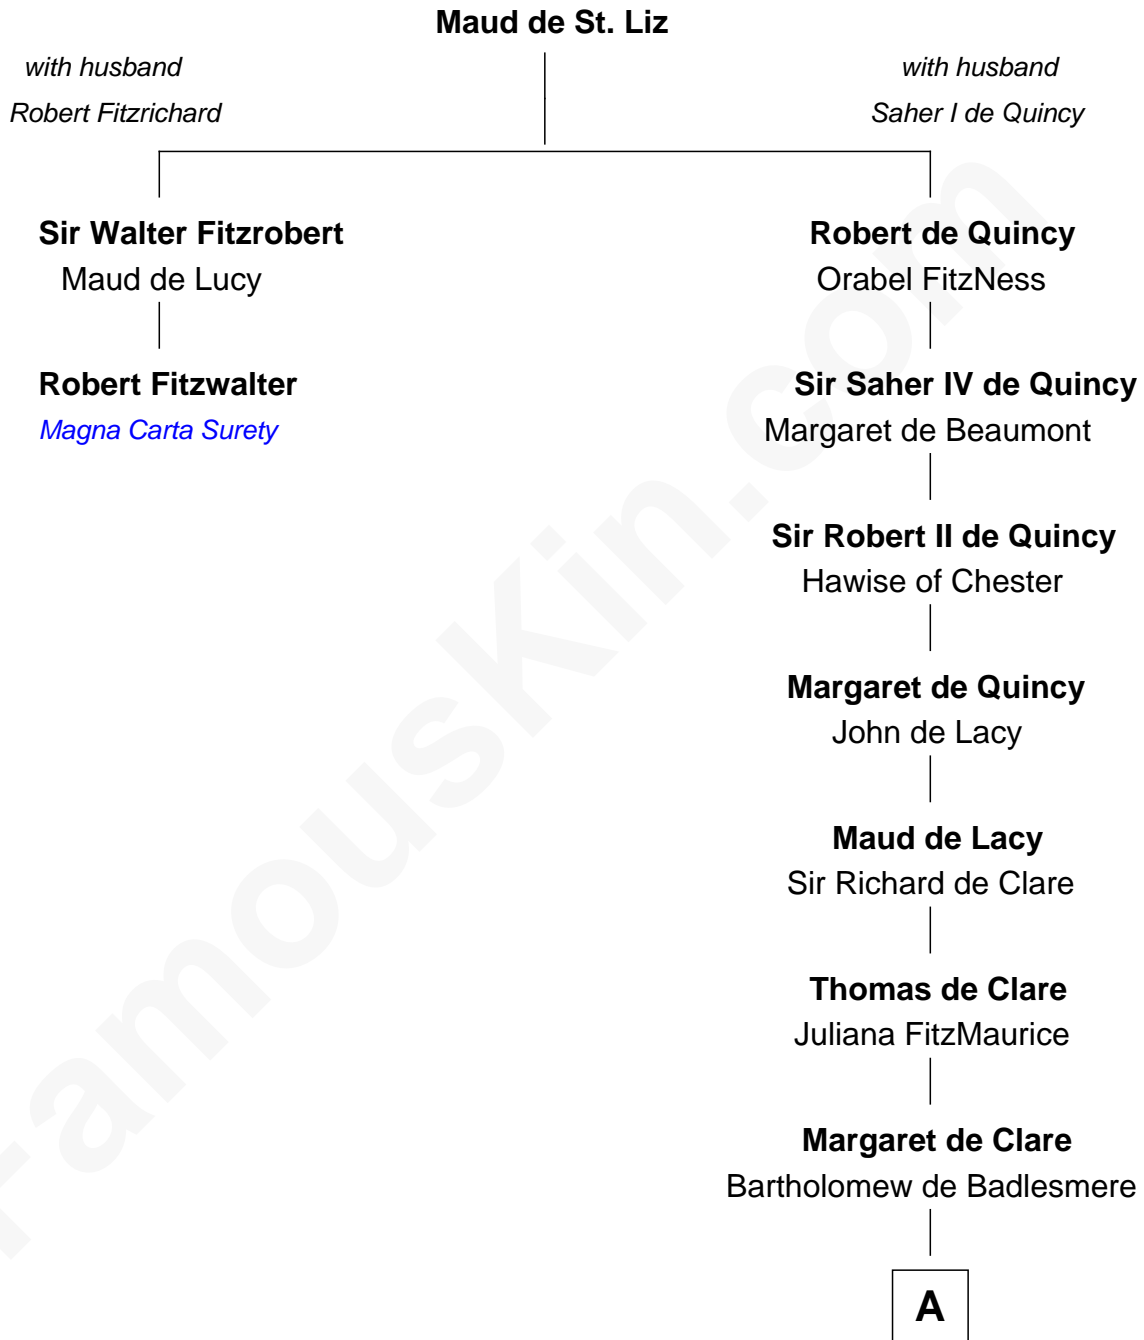

# FamousKin.com Relationship Chart of

**Robert Fitzwalter**

*Magna Carta Surety*

1st cousin 19 times removed of

**Roger Sherman**

*Signer of the Declaration of Independence*

**A**

**Elizabeth de Badlesmere**

Sir William de Bohun

**Elizabeth de Bohun**

Sir Richard Fitzalan

**Elizabeth Fitzalan**

Sir Robert Goushill

**Elizabeth Goushill**

Sir Robert Wingfield

**Elizabeth Wingfield**