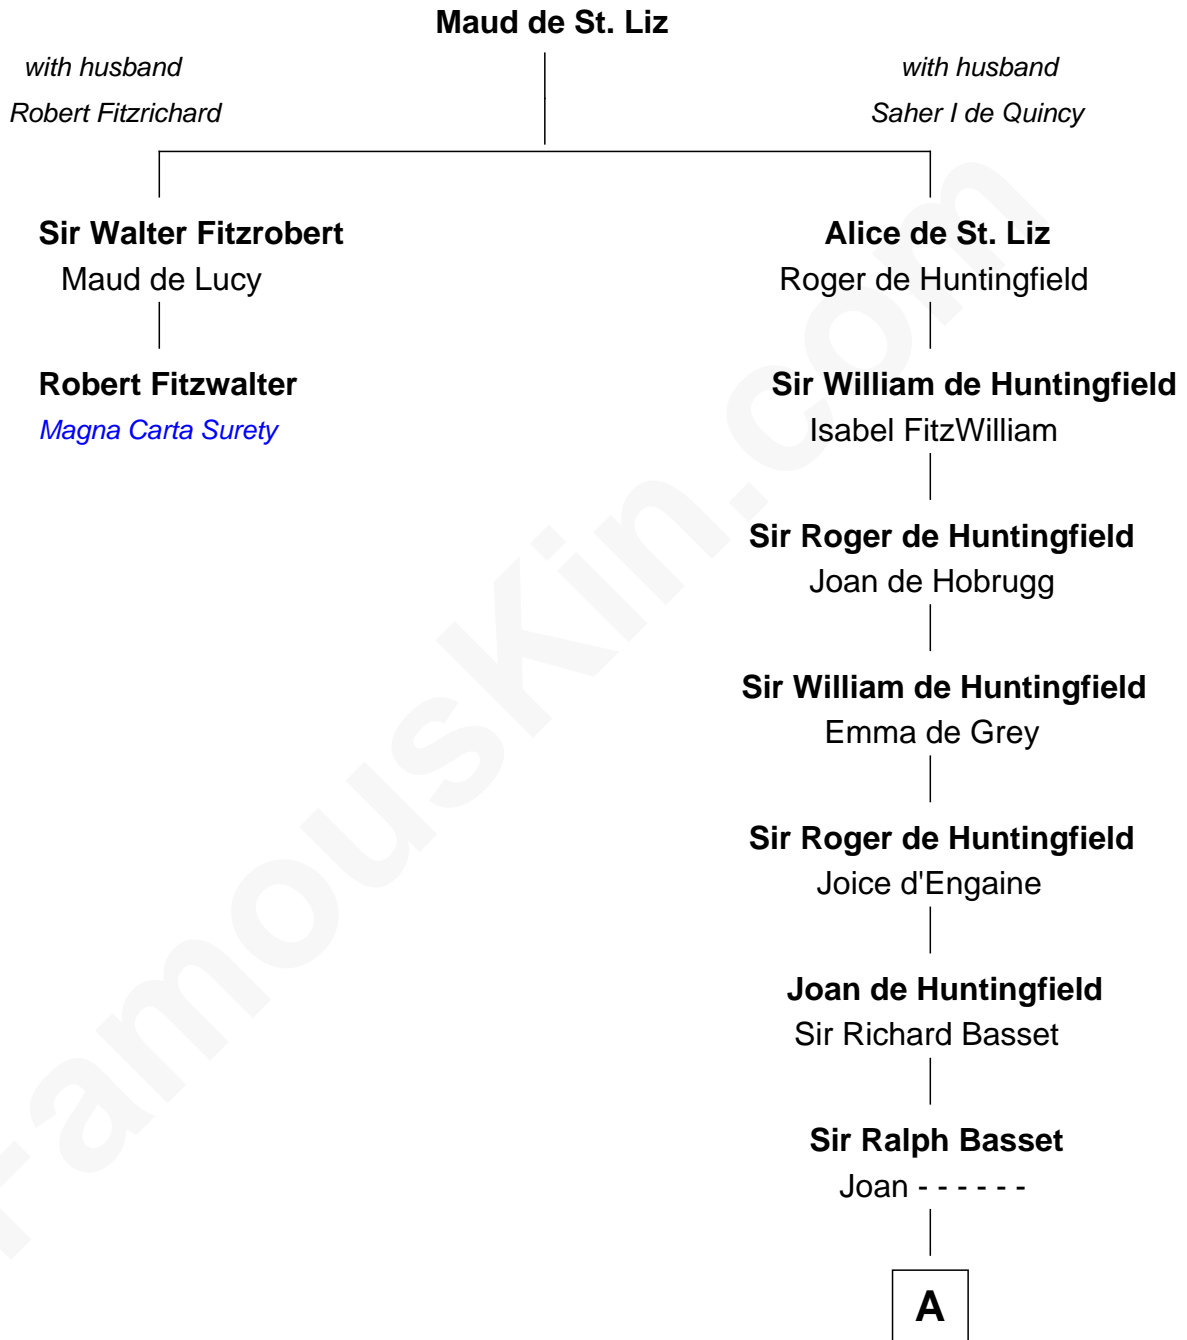

FamousKin.com Relationship Chart of

Robert Fitzwalter

Magna Carta Surety

1st cousin 19 times removed of

William Ellery

Signer of the Declaration of Independence

A

Joan Basset

Thomas de Aylesbury

Sir John Aylesbury

Isabel - - - - -

Sir Thomas Aylesbury

Katherine Pabenham

Eleanor Aylesbury

Sir Humphrey Stafford

Humphrey Stafford