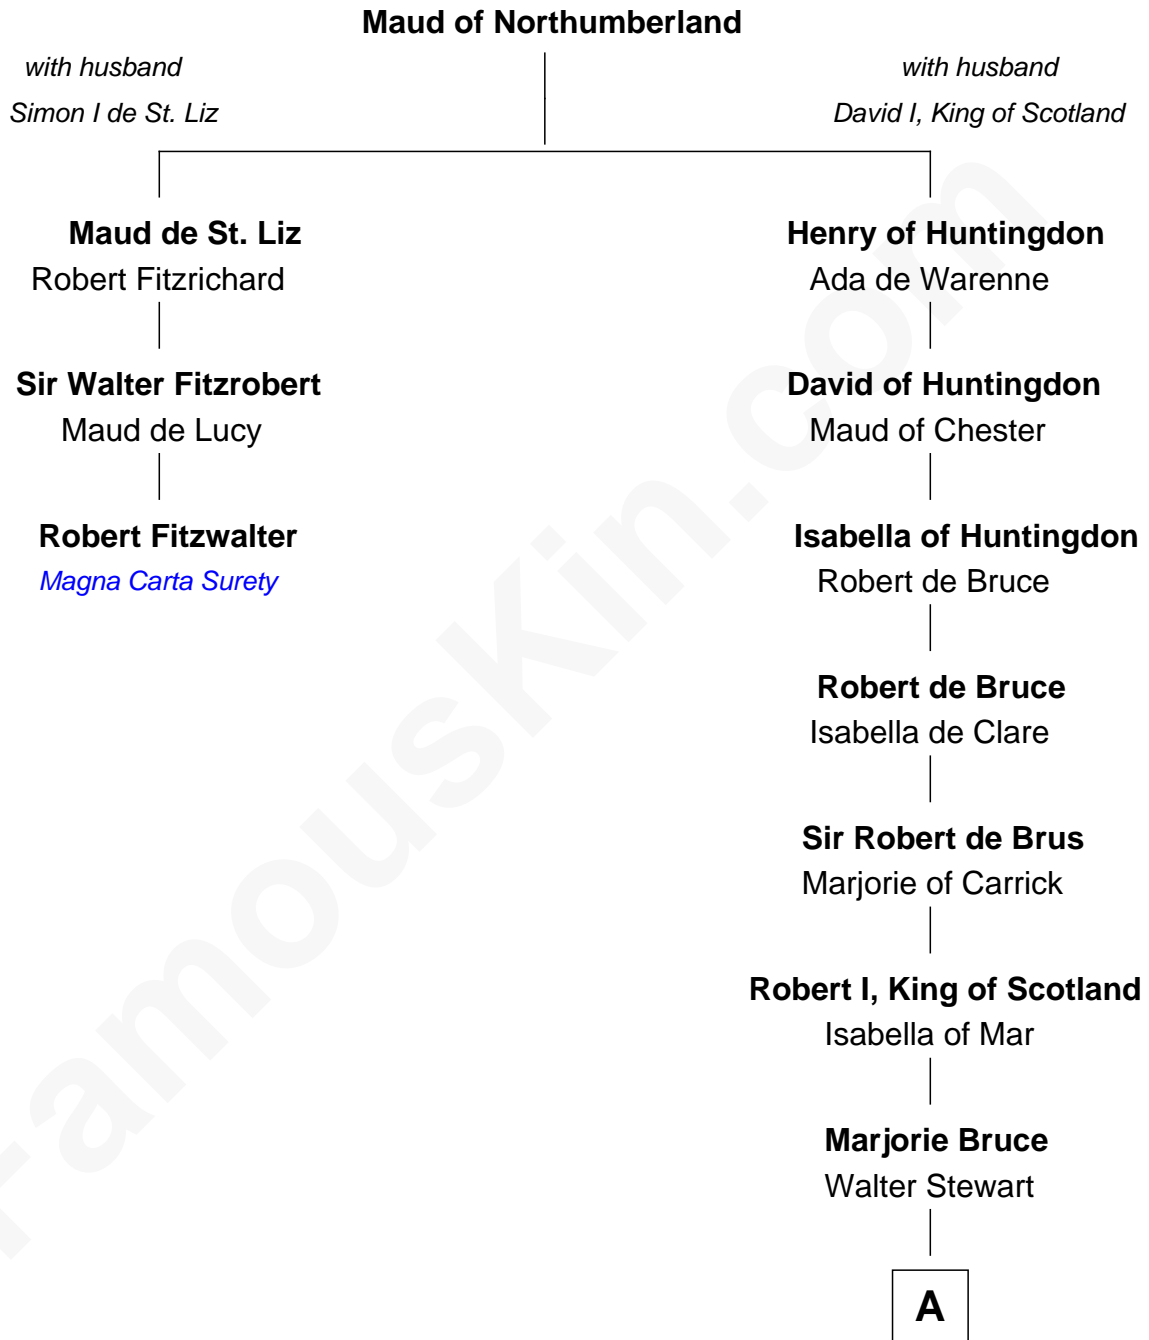

FamousKin.com Relationship Chart of

Robert Fitzwalter

Magna Carta Surety

2nd cousin 19 times removed of

General Hugh Mercer

American Revolution

A

Robert II, King of Scotland