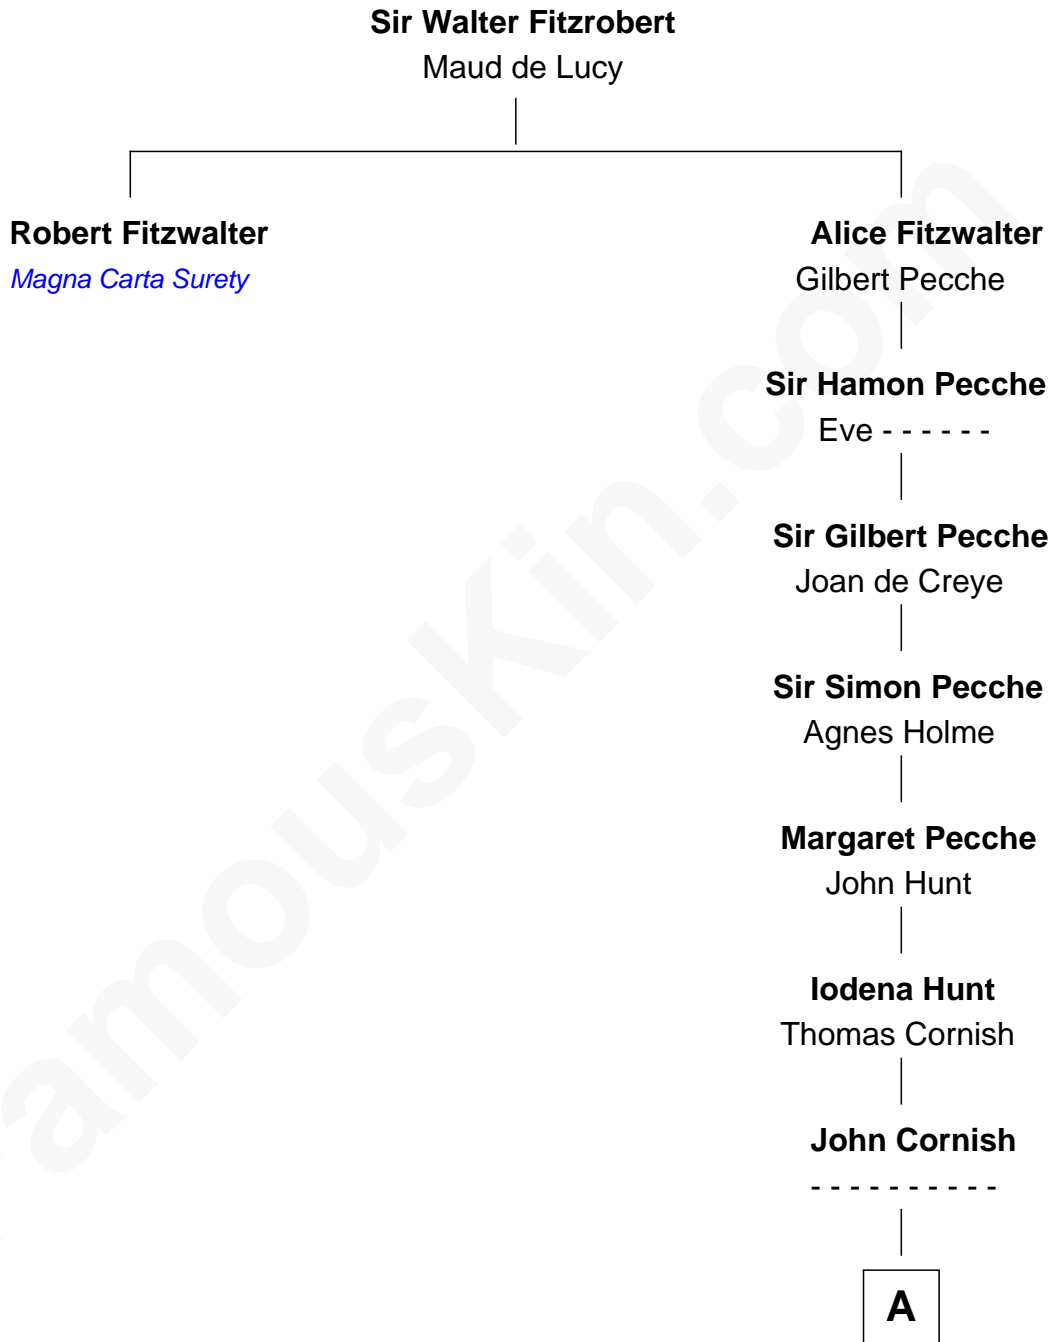

# FamousKin.com Relationship Chart of

**Robert Fitzwalter**

*Magna Carta Surety*

19th great-granduncle of

**Robert Frost**

*Poet and Playwright*

**A**

**John Cornish**

Agnes Walden

**Mary Cornish**

Thomas Everard

**Henry Everard**

-----

**Thomas Everard**

Margaret Wiseman

**John Everard**