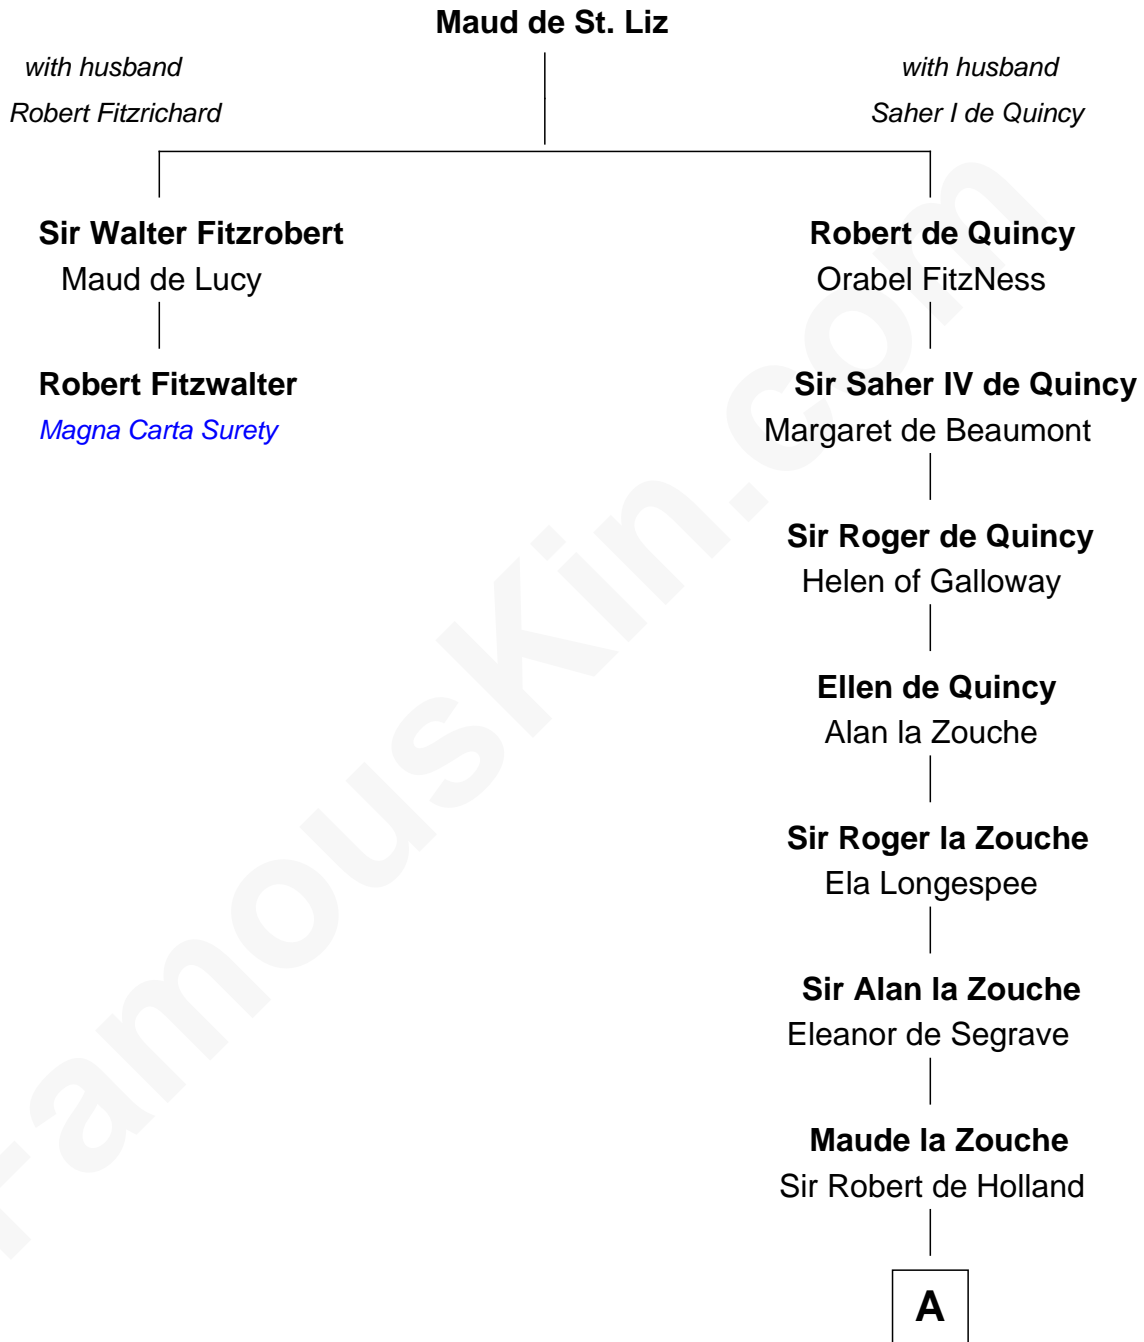

FamousKin.com Relationship Chart of

Robert Fitzwalter

Magna Carta Surety

1st cousin 18 times removed of

Major John Pitcairn

British Commander at Battle of Lexington

A

Thomas Holand
Joan Plantagenet

Sir Thomas de Holand
Alice Fitzalan

Margaret de Holand
Sir John Beaufort

Joan Beaufort
Sir James Stewart

John Stewart
Eleanor Sinclair

Margaret Stewart
Sir William Murray

Sir William Murray
Katherine Campbell