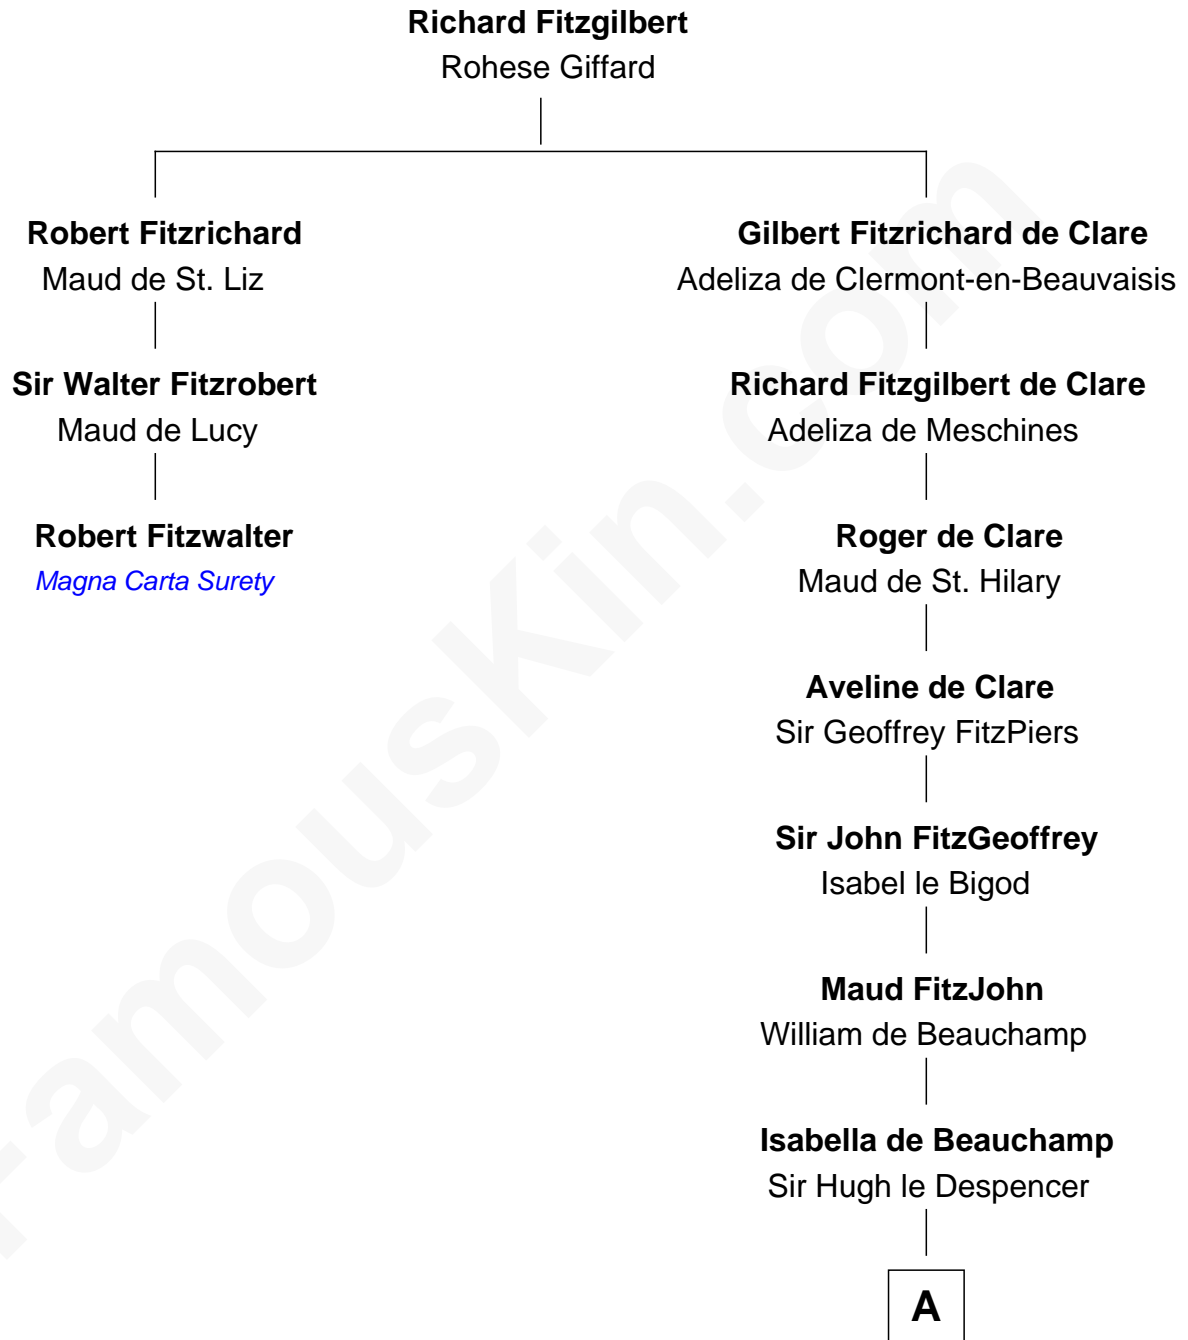

# FamousKin.com Relationship Chart of

**Robert Fitzwalter**

*Magna Carta Surety*

2nd cousin 17 times removed of

**John Throckmorton**

*(c1601 - c1683/4) Lyon passenger 1631*

**A**

**Hugh le Despencer**

Eleanor de Clare

**Isabel le Despencer**

Richard Fitzalan

**Sir Edmund Fitzalan**

Sibyl de Montagu

**Philippe Fitzalan**

Sir Richard Sergeaux

**Philippa Sergeaux**