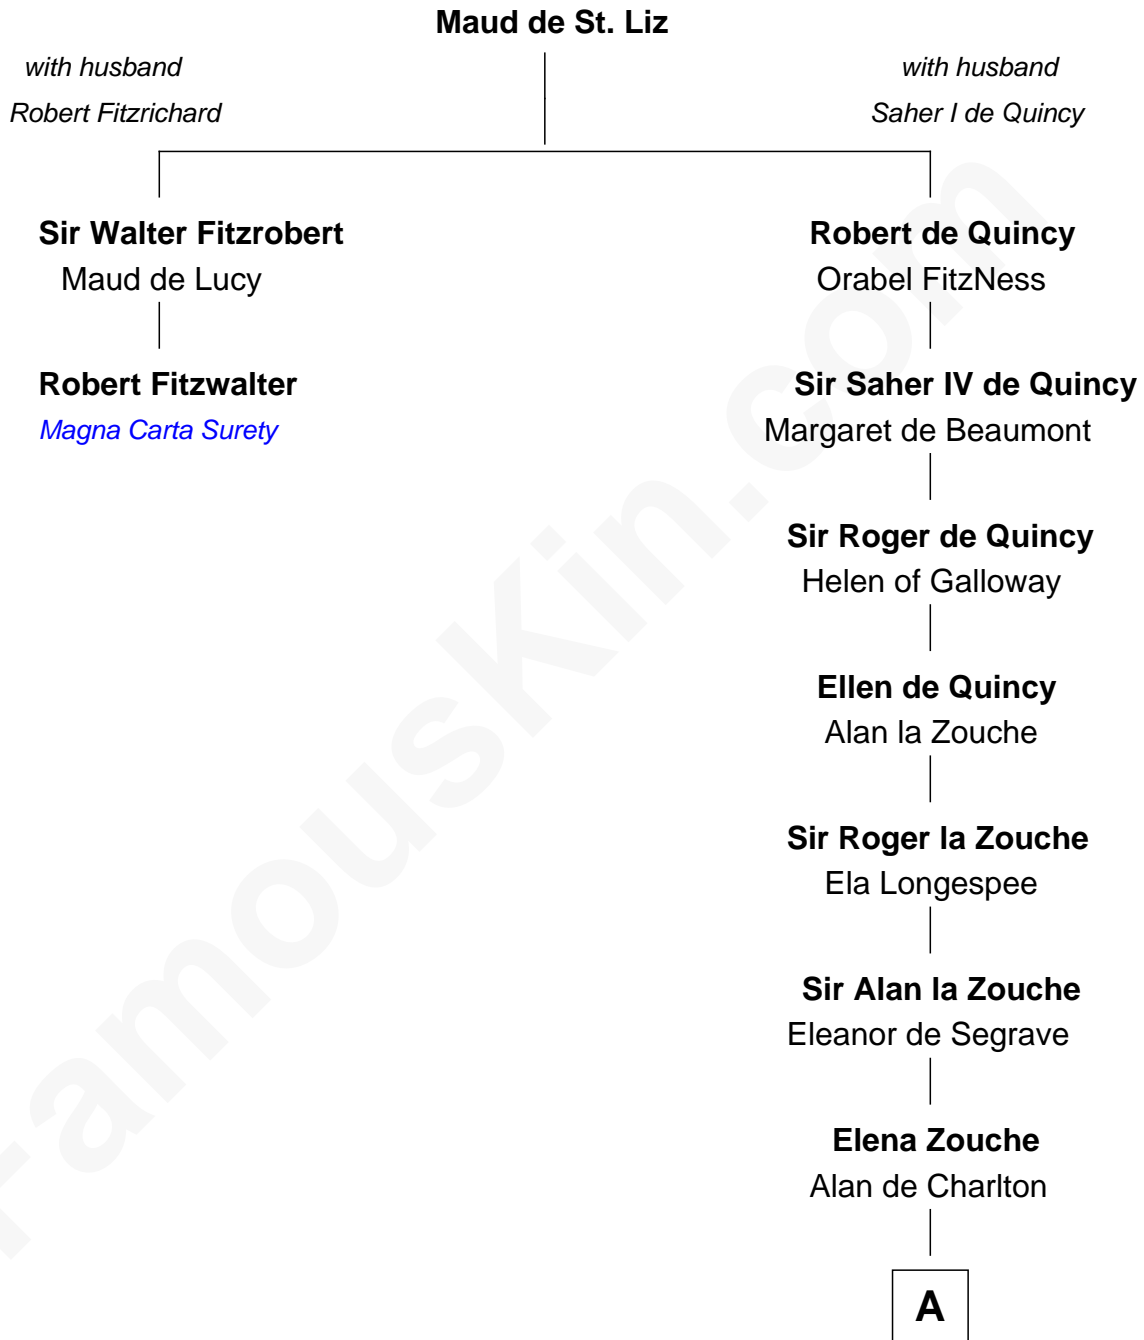

# FamousKin.com Relationship Chart of

**Robert Fitzwalter**

*Magna Carta Surety*

1st cousin 16 times removed of

**Rev. John Whittingham**

(c1616 - 1639) *Great Migration Immigrant 1637*

**A**

**Alan de Charlton**

Margery FitzAer

**Thomas de Charlton**

-----

**Anna de Charlton**

William de Knightley

**Thomas de Knightley de Charlton**

Elizabeth Francis

**Robert Charlton**