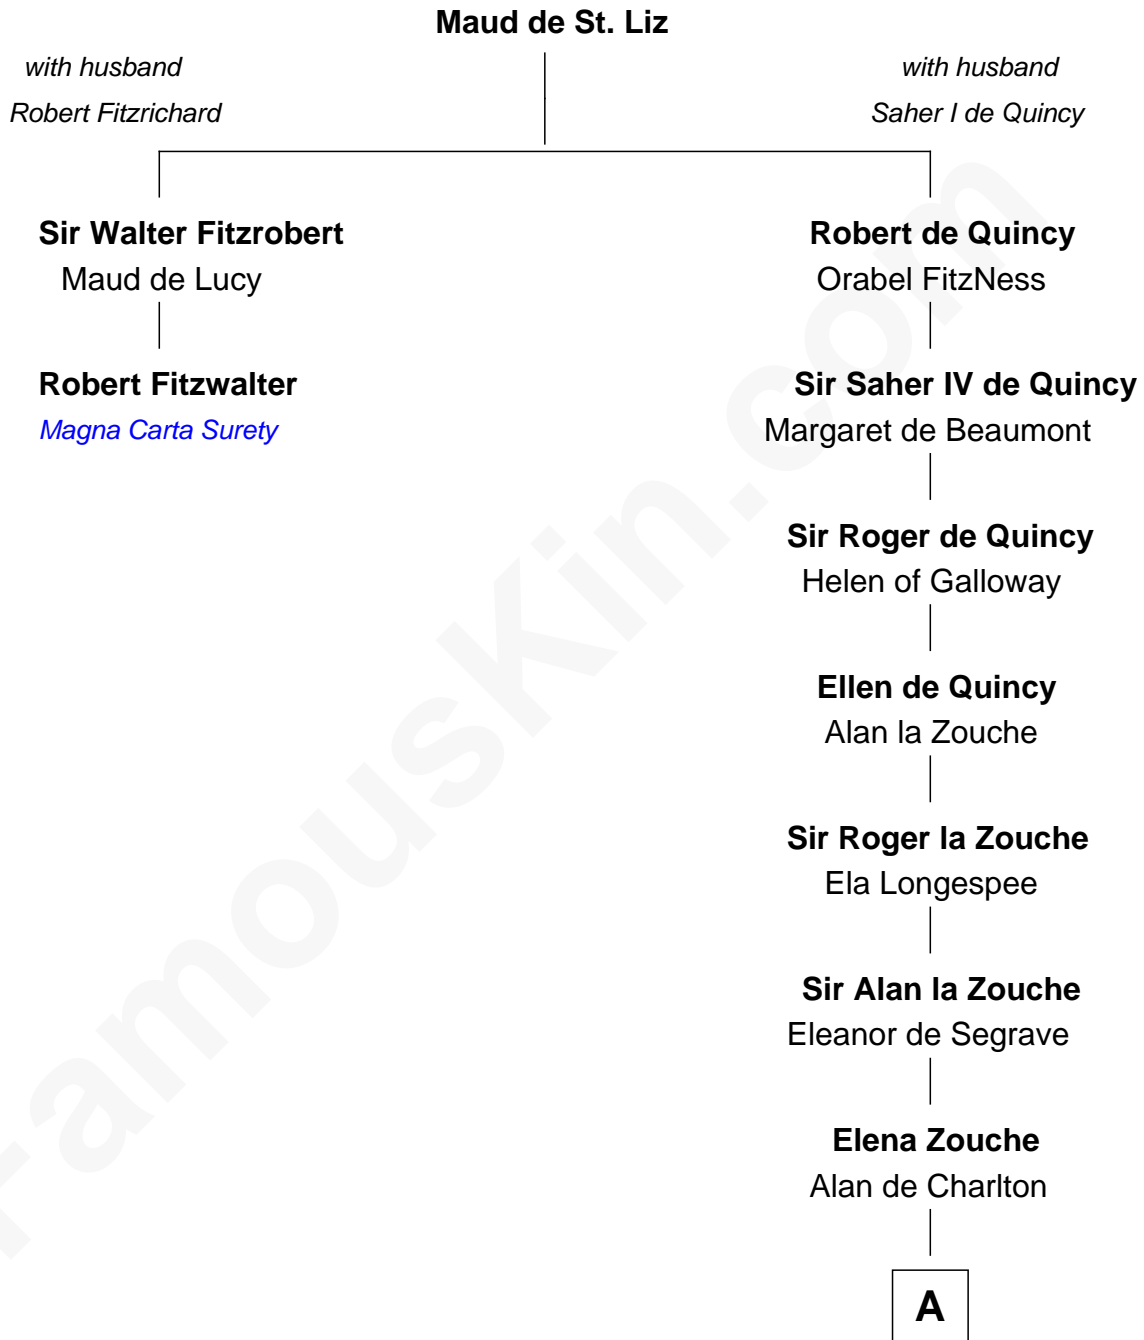

FamousKin.com Relationship Chart of

Robert Fitzwalter

Magna Carta Surety

1st cousin 16 times removed of

Rev. John Whittingham

(c1616 - 1639) *Great Migration Immigrant 1637*

A

Alan de Charlton

Margery FitzAer

Thomas de Charlton

Anna de Charlton

William de Knightley

Thomas de Knightley de Charlton

Elizabeth Francis

Robert Charlton

Mary Corbet