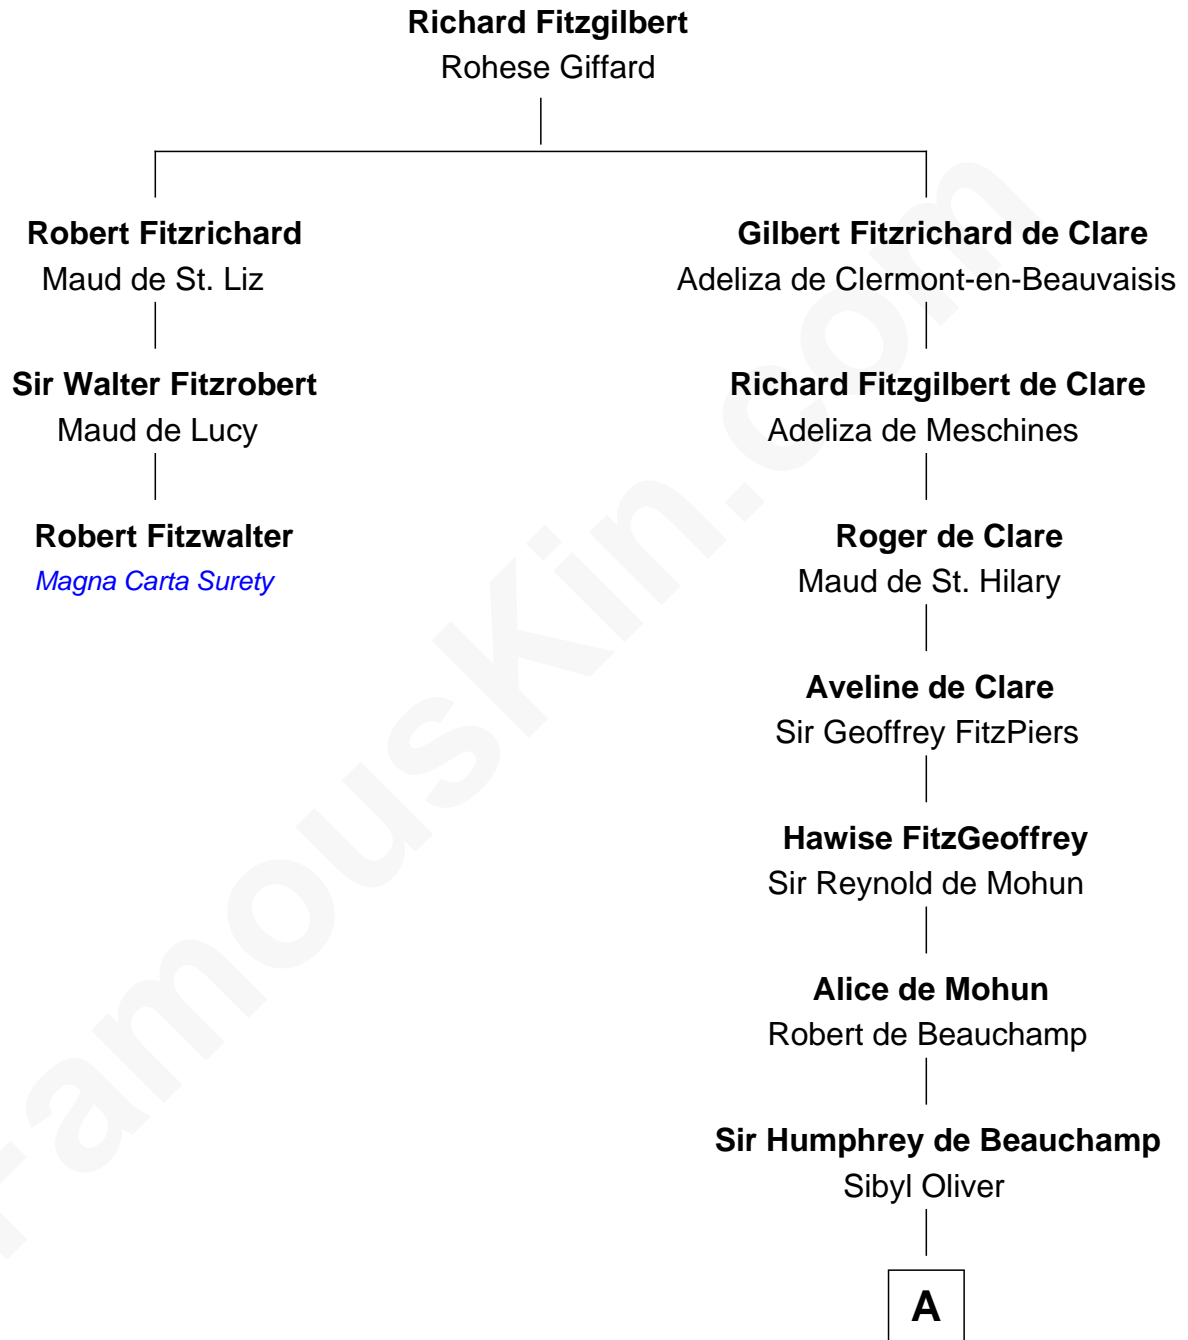

FamousKin.com Relationship Chart of

Robert Fitzwalter

Magna Carta Surety

2nd cousin 16 times removed of

Thomas Trowbridge

(c1600 - 1672/3) Great Migration Immigrant 1637

A

Eleanor Beauchamp