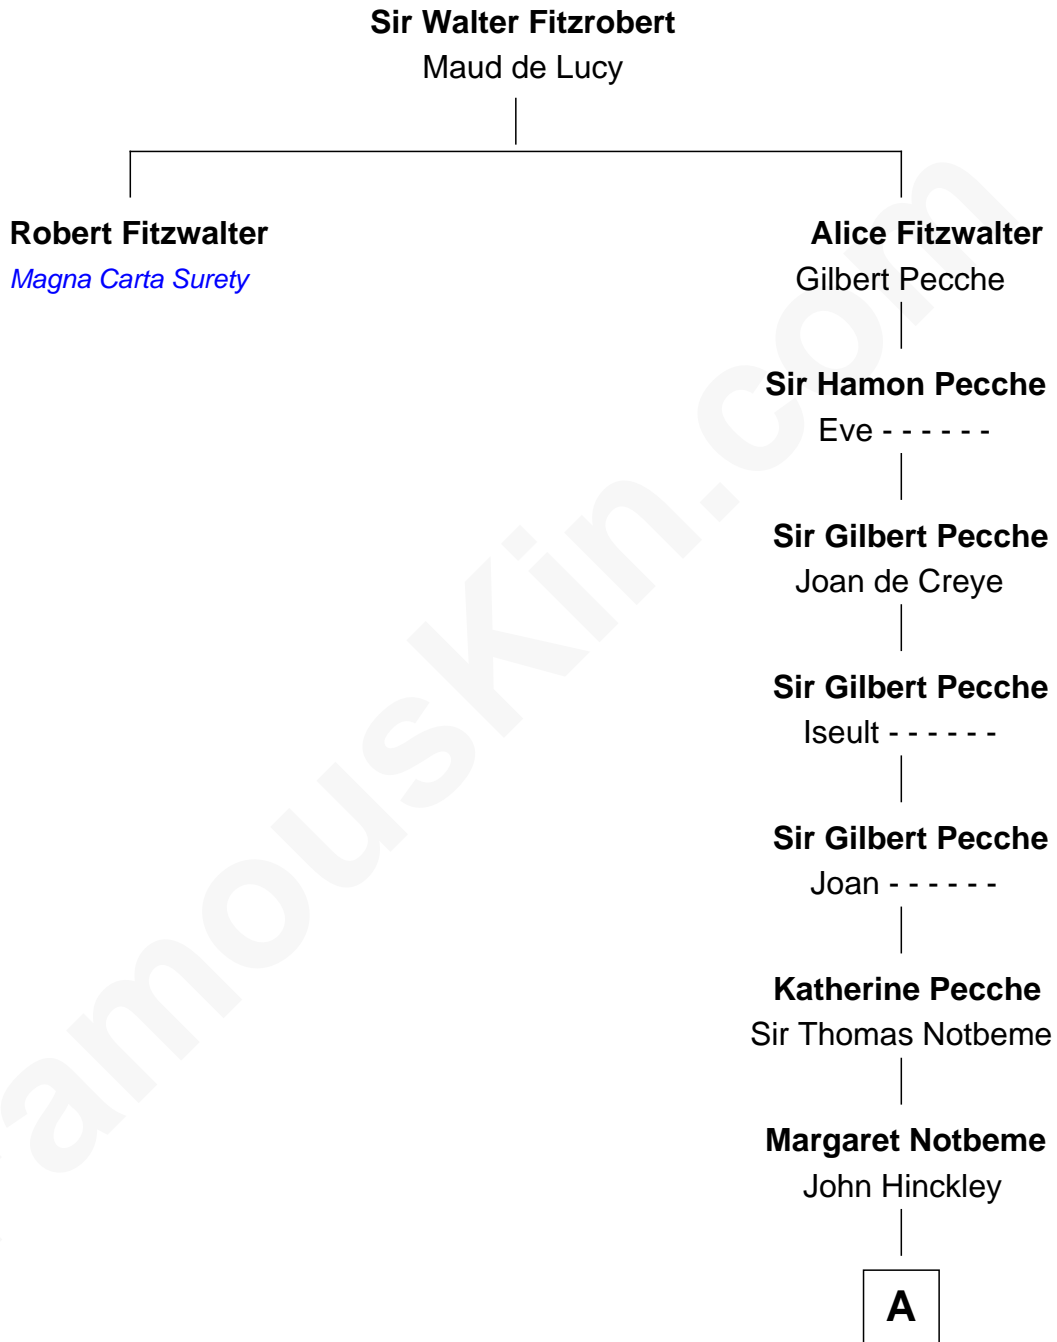

FamousKin.com Relationship Chart of

Robert Fitzwalter

Magna Carta Surety

12th great-granduncle of

William Lawrence

(c1622 - 1679/80) Planter passenger 1635

A

Cecily Hinckley
Henry Caldebeck

Thomasine Caldebeck
Thomas Underhill

Anne Underhill
Thomas Knighton

Joan Knighton
Charles Bull

Richard Bull
Alice Hunt

Elizabeth Bull
John Lawrence

Thomas Lawrence
Joanna Antrobus

William Lawrence
Planter passenger 1635