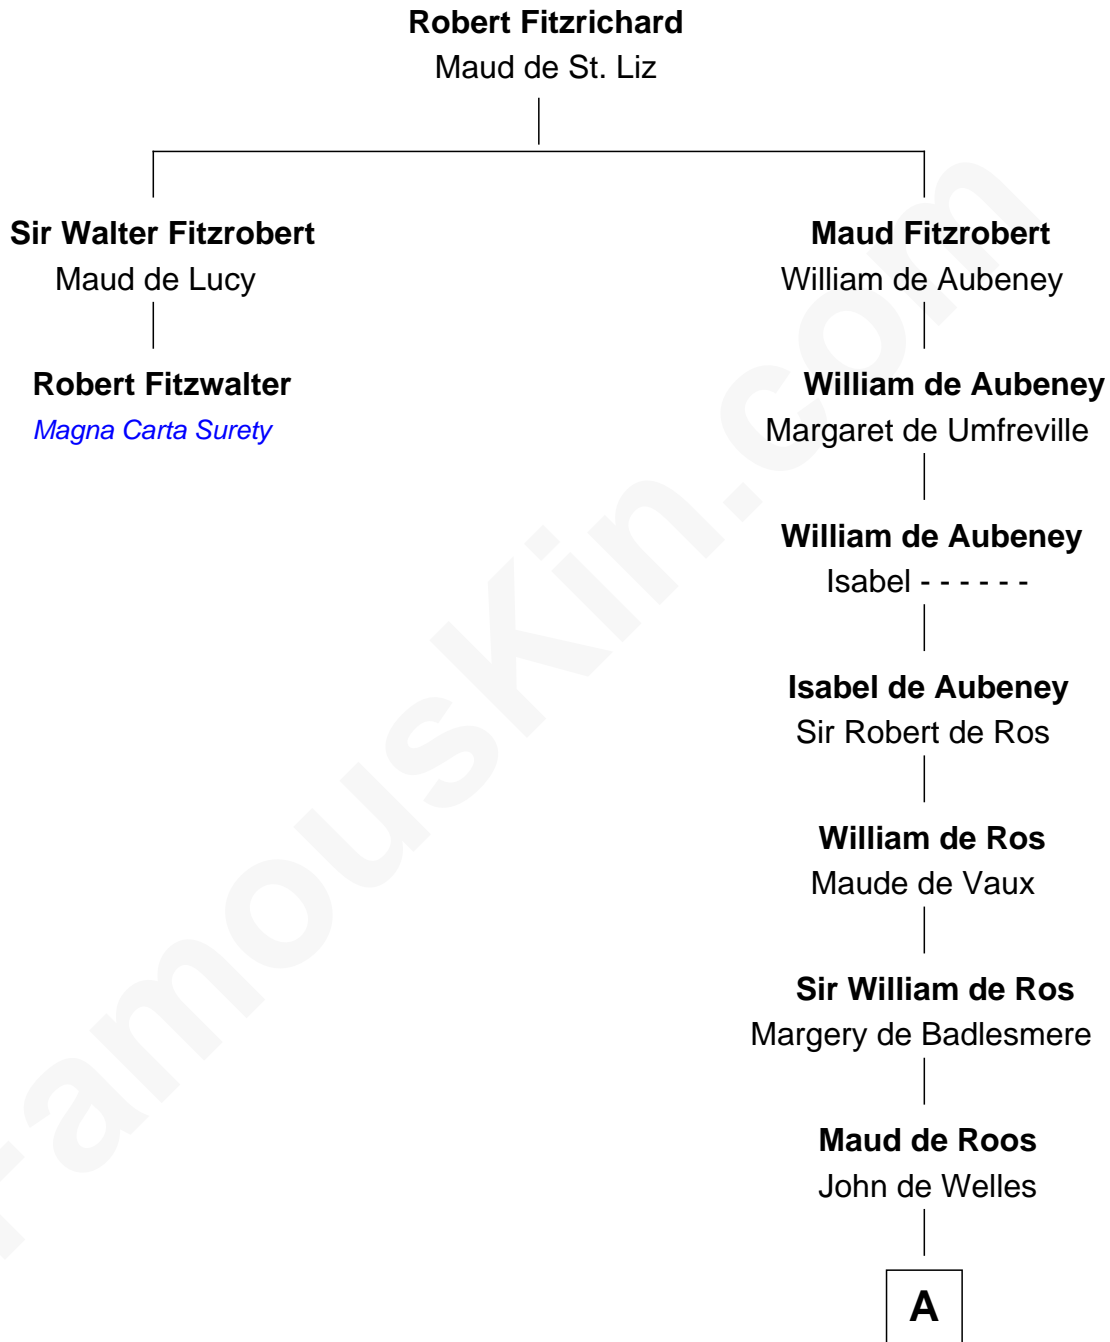

FamousKin.com Relationship Chart of

Robert Fitzwalter

Magna Carta Surety

1st cousin 19 times removed of

William Floyd

Signer of the Declaration of Independence

A

Anne de Welles

James Butler

James Butler

Joan Beauchamp

Sir Thomas Butler

Anne Hankeford

Margaret Butler

Sir William Boleyn

Sir Edward Boleyn