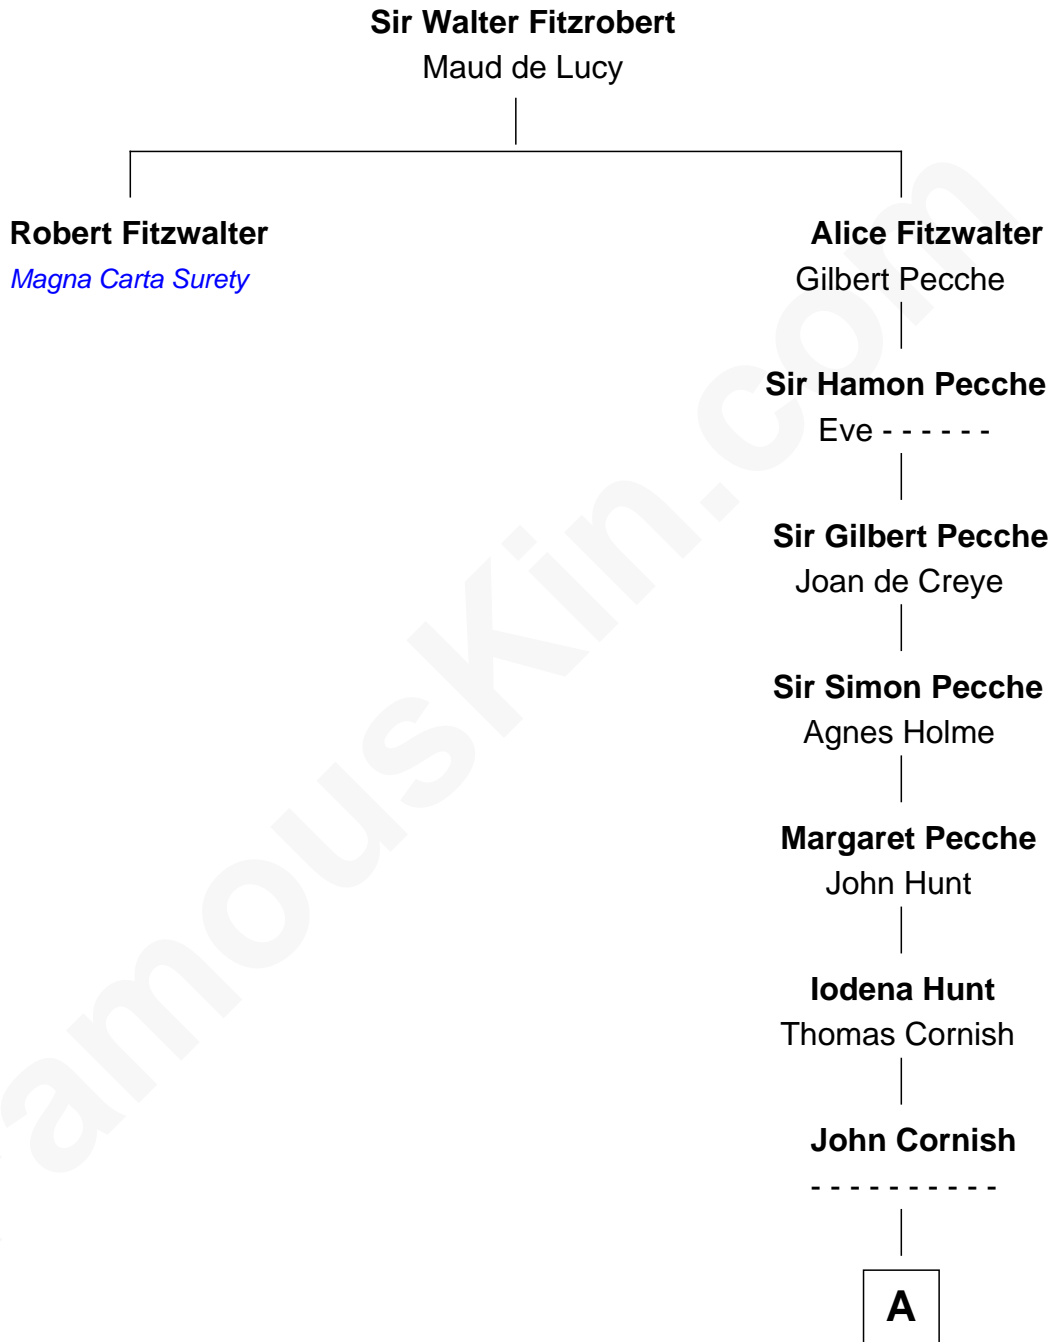

FamousKin.com Relationship Chart of

Robert Fitzwalter

Magna Carta Surety

14th great-granduncle of

General William Whipple

Signer of the Declaration of Independence

A

John Cornish

Agnes Walden

Mary Cornish

Thomas Everard

Henry Everard

Thomas Everard

Margaret Wiseman

John Everard

Judith Bourne