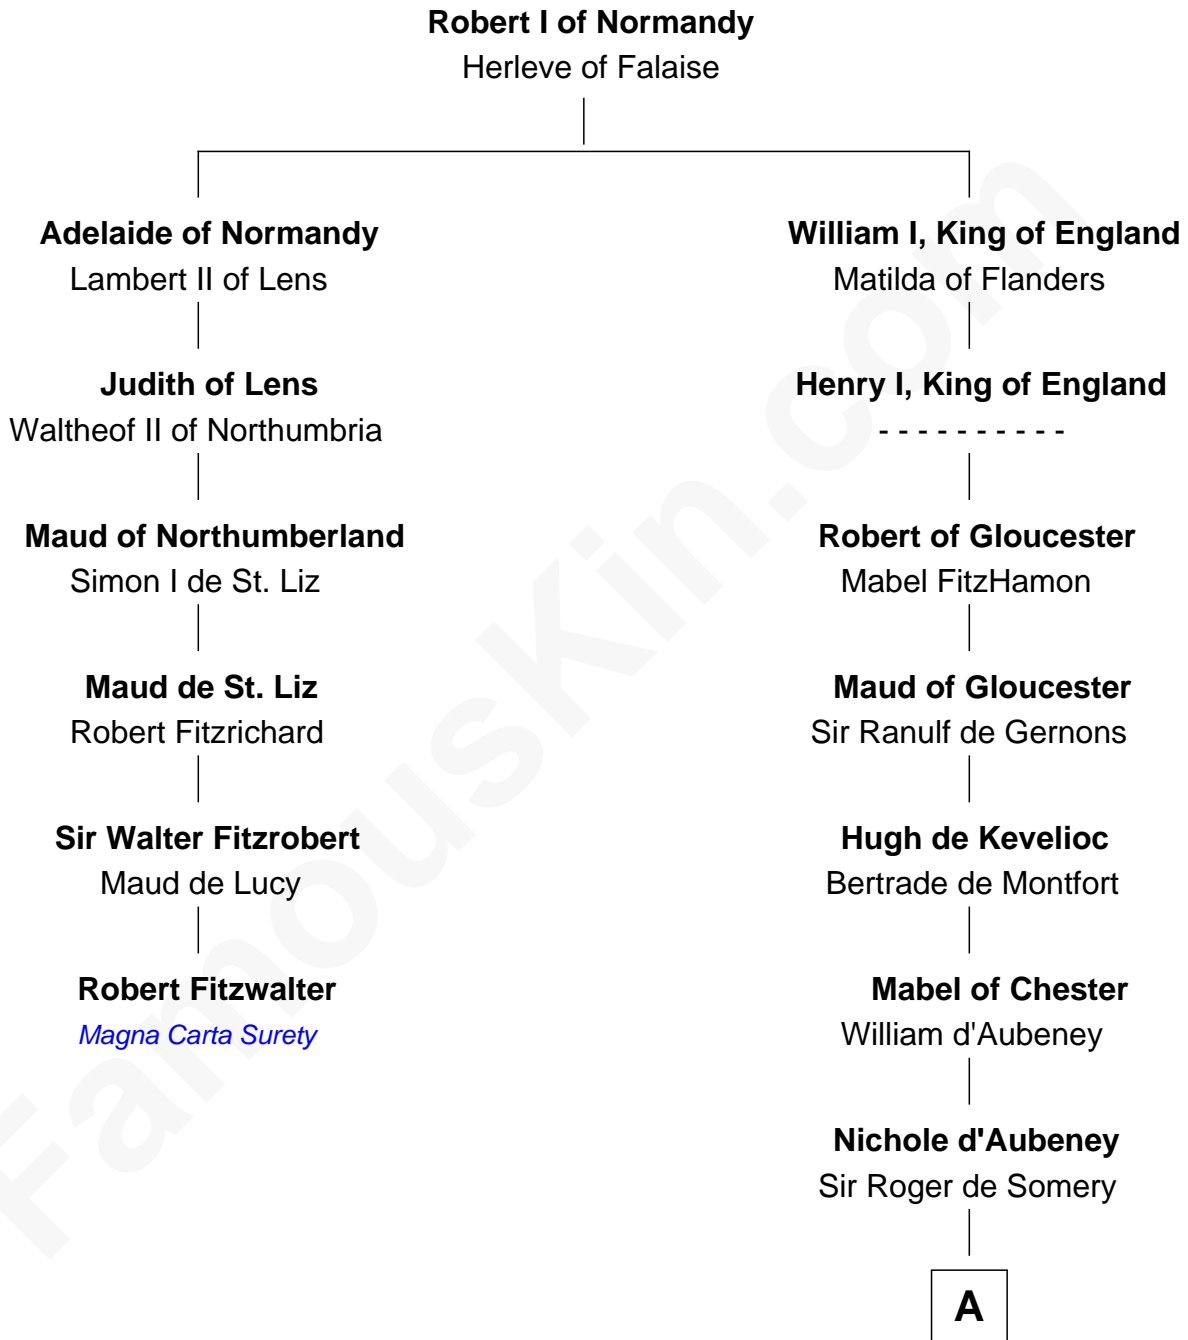

FamousKin.com Relationship Chart of

Robert Fitzwalter

Magna Carta Surety

5th cousin 13 times removed of

Samuel Appleton

(c1586 - 1670) *Great Migration Immigrant 1636*

A

Joan de Somery
John IV le Strange

John V le Strange
Maud de Walton

Elizabeth le Strange
Gruffydd ap Madog

Gruffydd Fychan ap Gruffydd
Elen ferch Thomas ap Llewelyn

Lowri ferch Gruffydd Fychan
Robert Puleston

Angharad Puleston
Edwart Trevor ap Daffyd

Rose Trevor ferch Edwart
Otwell Worsley

Margaret Worsley
Adrian Whetehill

Sir Richard Whetehill
Elizabeth Muston

Margery Whetehill
Edward Isaac

B

B

Mary Isaac
Thomas Appleton

Samuel Appleton
Great Migration Immigrant 1636