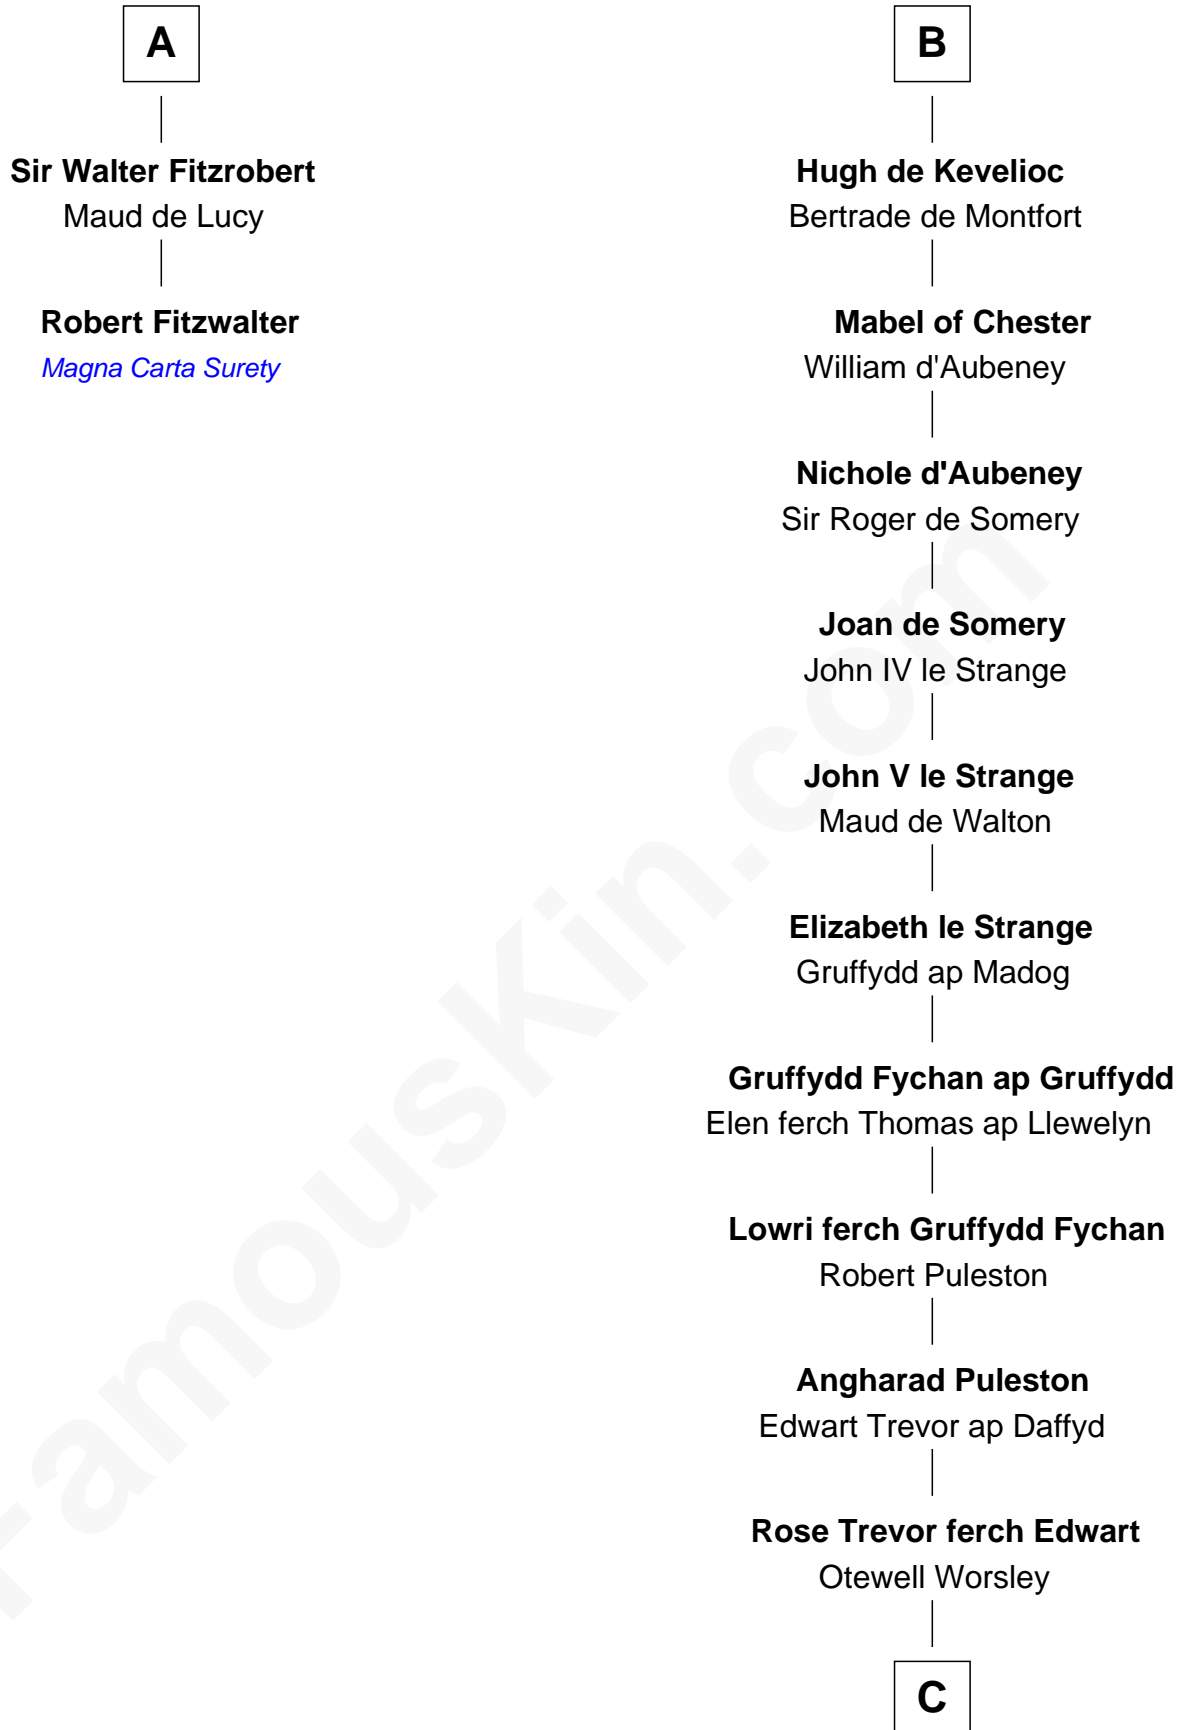

# FamousKin.com Relationship Chart of

**Robert Fitzwalter**

*Magna Carta Surety*

8th cousin 13 times removed of

**Samuel Appleton**

*(c1586 - 1670) Great Migration Immigrant 1636*

**C**

**Margaret Worsley**

Adrian Whetehill

**Sir Richard Whetehill**

Elizabeth Muston

**Margery Whetehill**

Edward Isaac

**Mary Isaac**

Thomas Appleton

**Samuel Appleton**

*Great Migration Immigrant 1636*

FamousKin.com