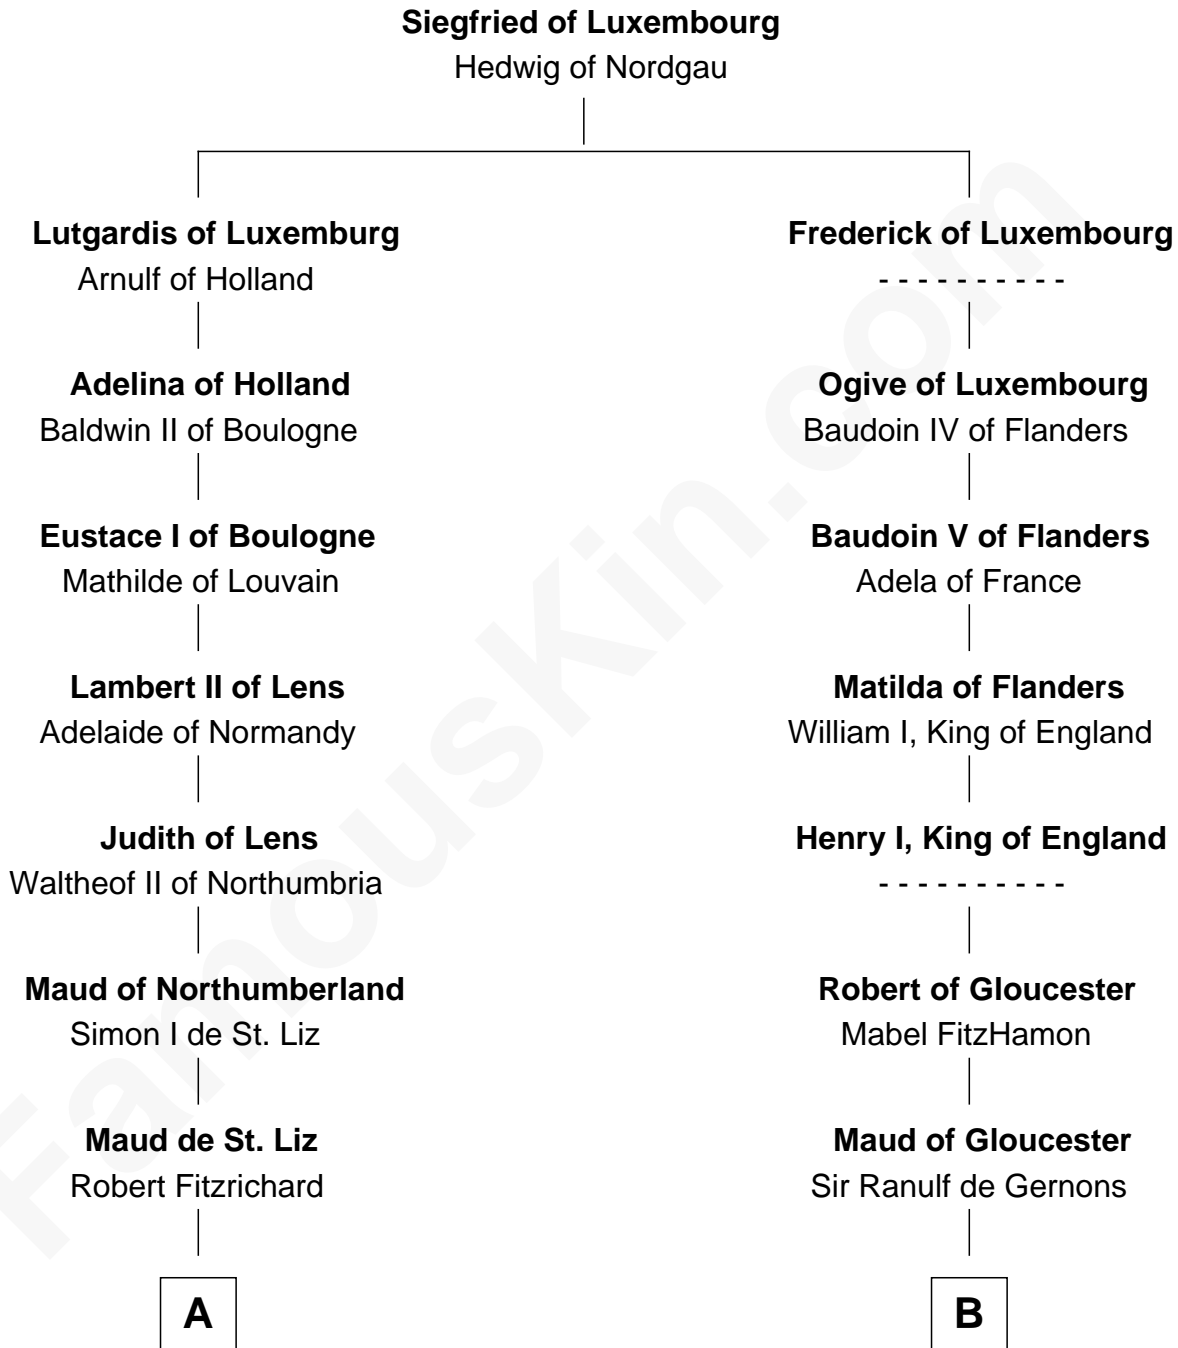

# FamousKin.com Relationship Chart of

**Robert Fitzwalter**

*Magna Carta Surety*

8th cousin 13 times removed of

**Samuel Appleton**

*(c1586 - 1670) Great Migration Immigrant 1636*

**C**

**Margaret Worsley**

Adrian Whetehill

**Sir Richard Whetehill**

Elizabeth Muston

**Margery Whetehill**

Edward Isaac

**Mary Isaac**

Thomas Appleton

**Samuel Appleton**

*Great Migration Immigrant 1636*

FamousKin.com