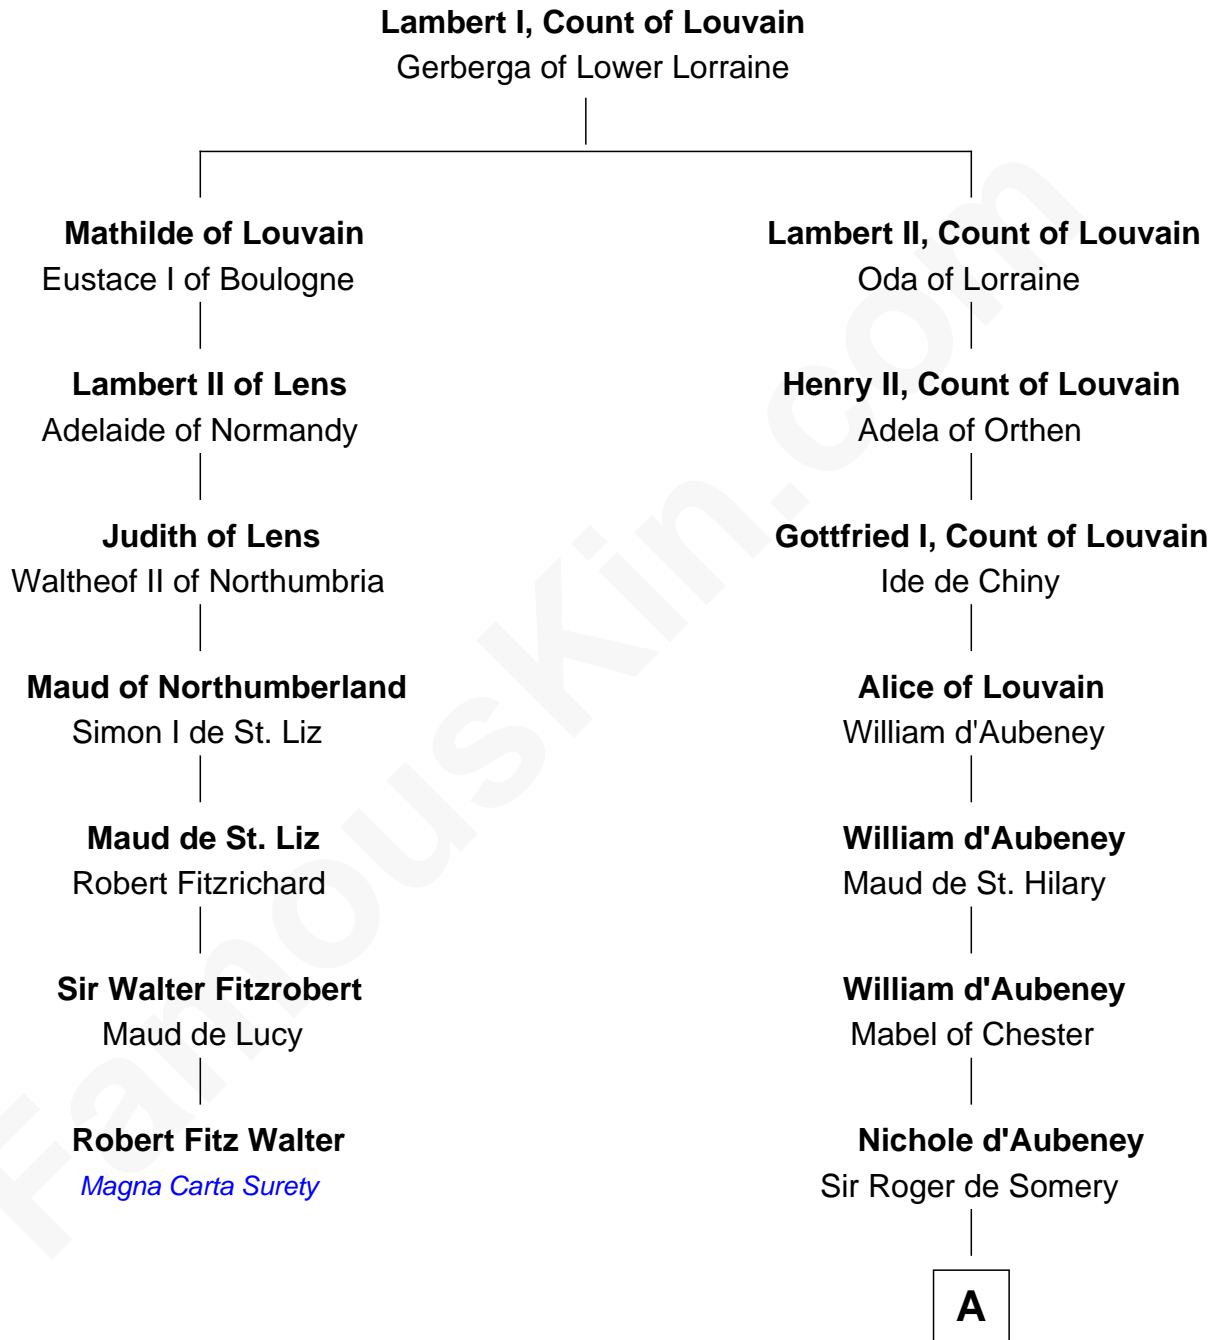

FamousKin.com Relationship Chart of

Robert Fitz Walter

Magna Carta Surety

6th cousin 12 times removed of

Samuel Appleton

(c1586 - 1670) Great Migration Immigrant 1636

A

Joan de Somery
John IV le Strange

John V le Strange
Maud de Walton

Elizabeth le Strange
Gruffydd ap Madog

Gruffydd Fychan ap Gruffydd
Elen ferch Thomas ap Llewelyn

Lowri ferch Gruffydd Fychan
Robert Puleston

Angharad Puleston
Edwart Trevor ap Daffyd

Rose Trevor ferch Edwart
Otwell Worsley

Margaret Worsley
Adrian Whetehill

Sir Richard Whetehill
Elizabeth Muston

Margery Whetehill
Edward Isaac

B

B

Mary Isaac
Thomas Appleton

Samuel Appleton
Great Migration Immigrant 1636