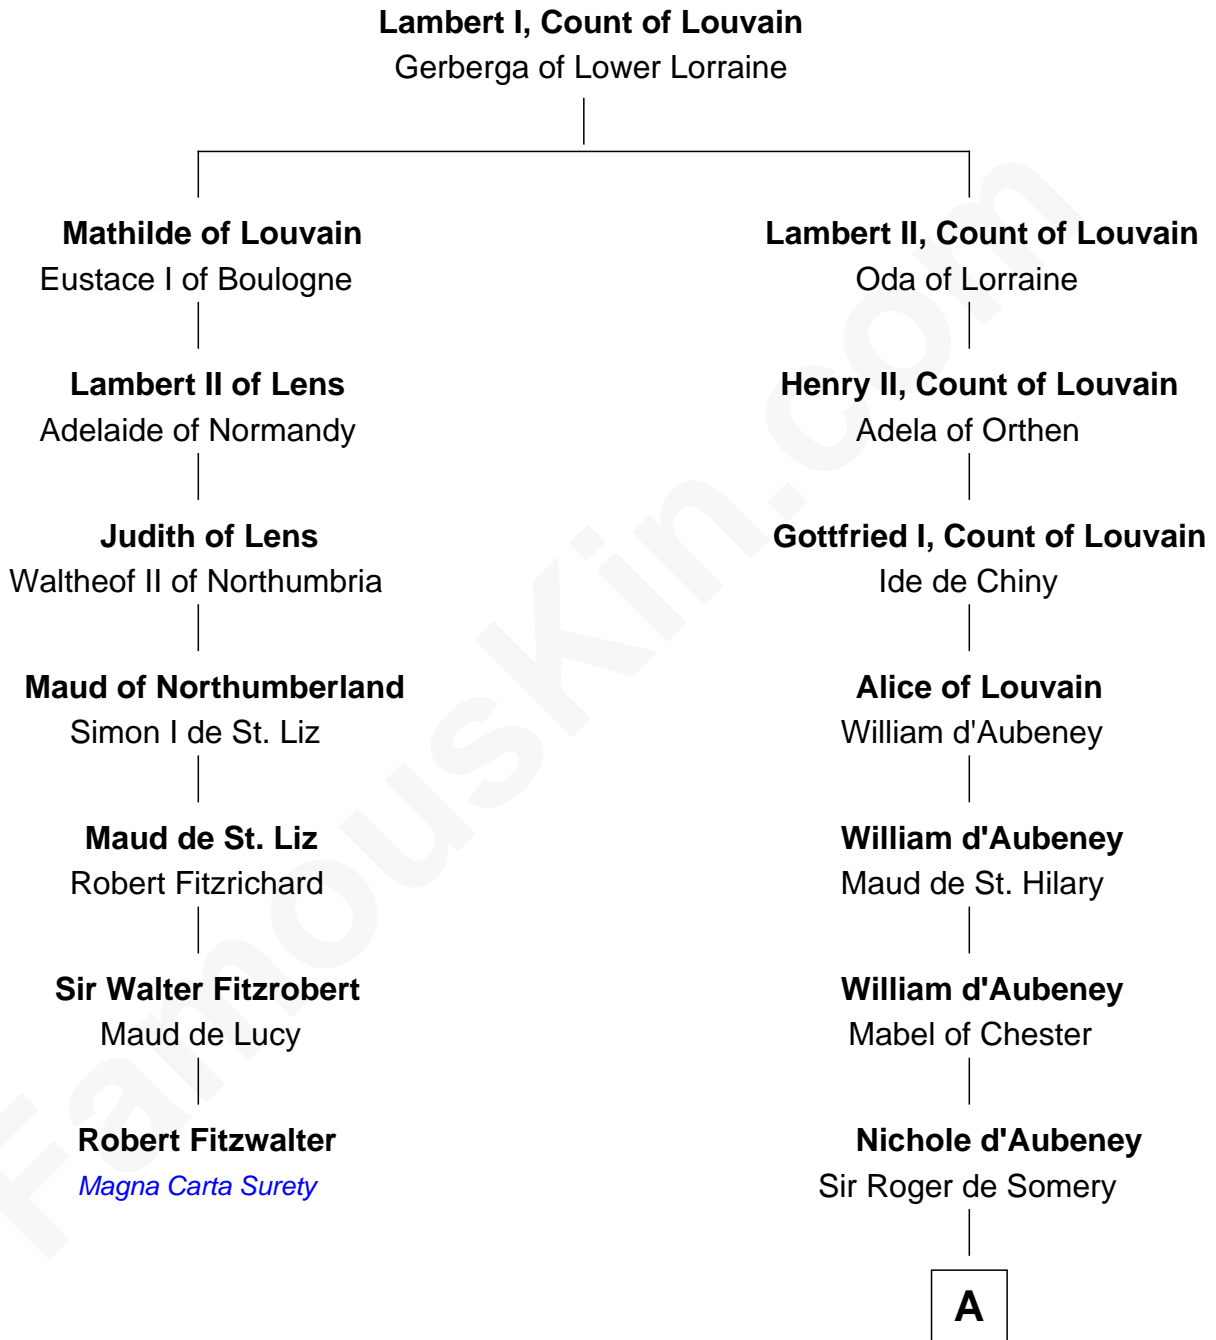

FamousKin.com Relationship Chart of

Robert Fitzwalter

Magna Carta Surety

6th cousin 12 times removed of

Samuel Appleton

(c1586 - 1670) Great Migration Immigrant 1636

A

Joan de Somery
John IV le Strange

John V le Strange
Maud de Walton

Elizabeth le Strange
Gruffydd ap Madog

Gruffydd Fychan ap Gruffydd
Elen ferch Thomas ap Llewelyn

Lowri ferch Gruffydd Fychan
Robert Puleston

Angharad Puleston
Edwart Trevor ap Daffyd

Rose Trevor ferch Edwart
Otwell Worsley

Margaret Worsley
Adrian Whetehill

Sir Richard Whetehill
Elizabeth Muston

Margery Whetehill
Edward Isaac

B

B

Mary Isaac
Thomas Appleton

Samuel Appleton
Great Migration Immigrant 1636