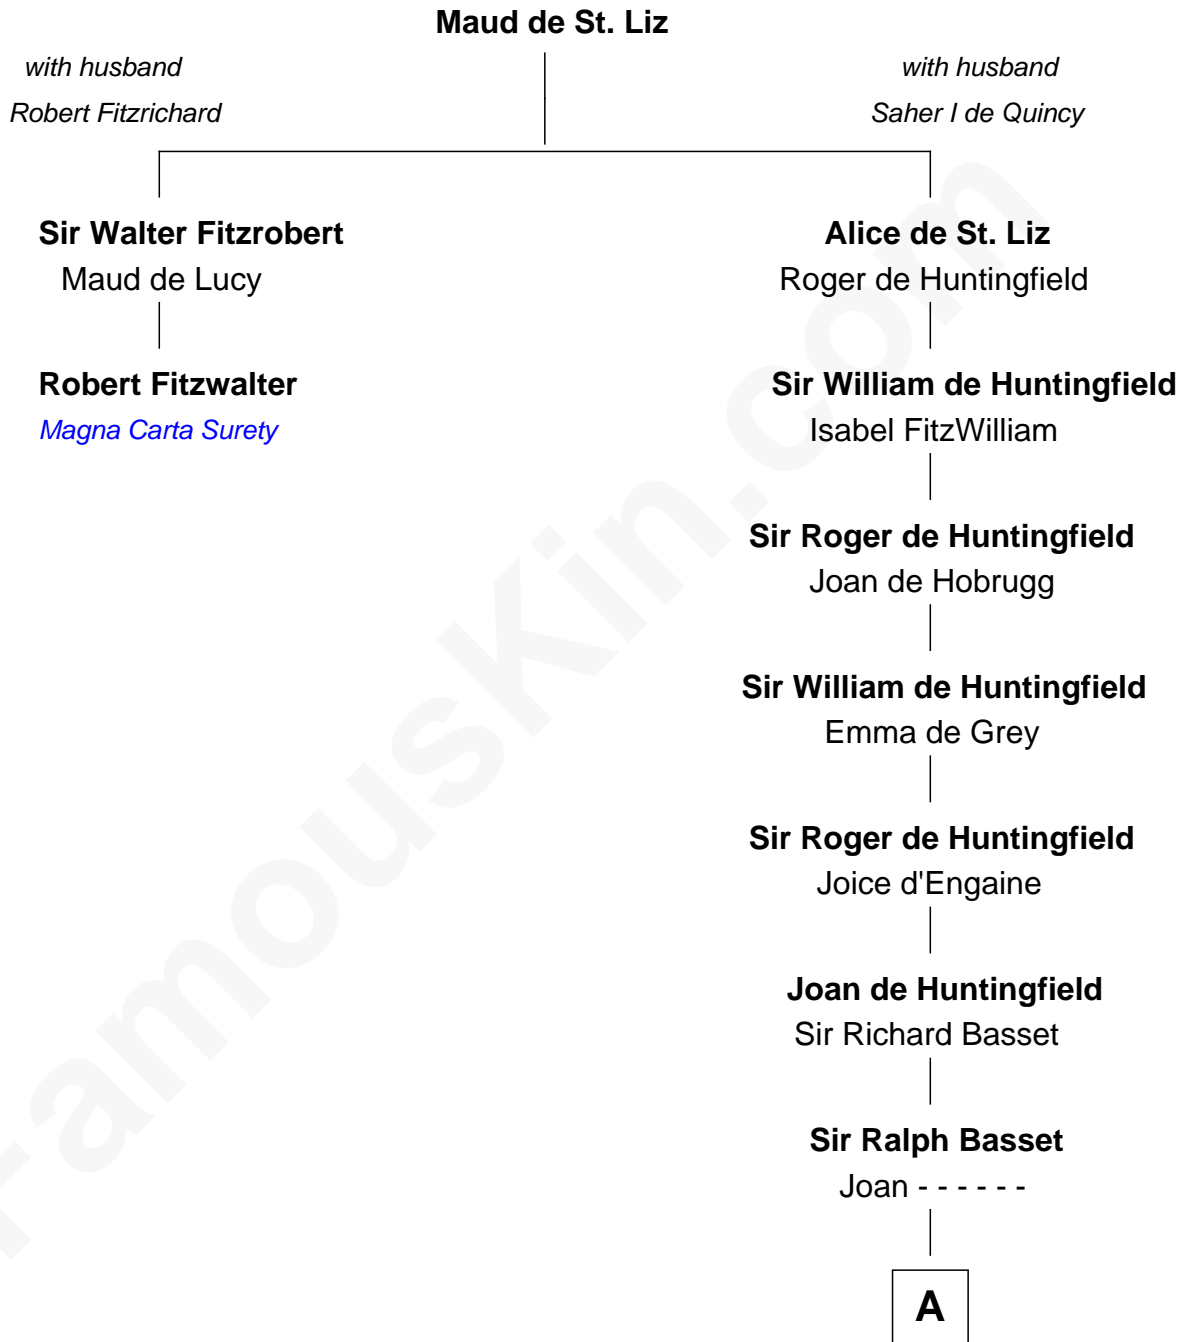

FamousKin.com Relationship Chart of

Robert Fitzwalter

Magna Carta Surety

1st cousin 20 times removed of

Robert Townsend

Member of the Culper Spy Ring during the American Revolution

A

Joan Basset

Thomas de Aylesbury

Sir John Aylesbury

Isabel - - - - -

Sir Thomas Aylesbury

Katherine Pabenham

Eleanor Aylesbury

Sir Humphrey Stafford

Humphrey Stafford