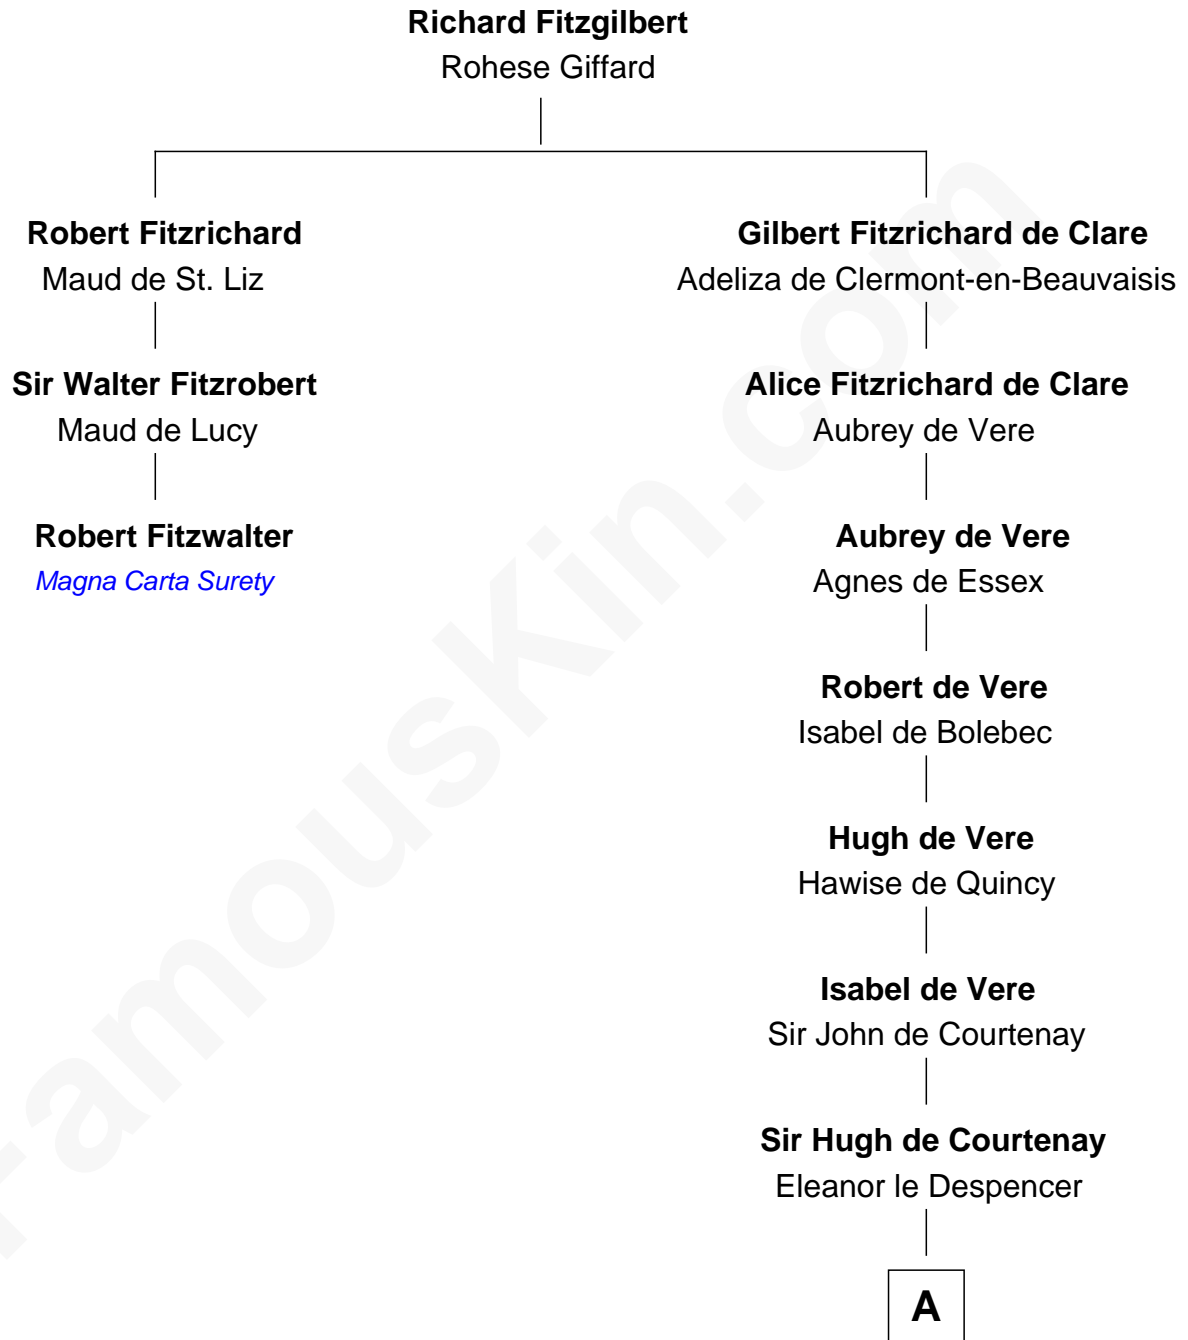

FamousKin.com Relationship Chart of

Robert Fitzwalter

Magna Carta Surety

2nd cousin 19 times removed of

Caleb Brewster

Member of the Culper Spy Ring during the American Revolution

A

Sir Hugh de Courtenay