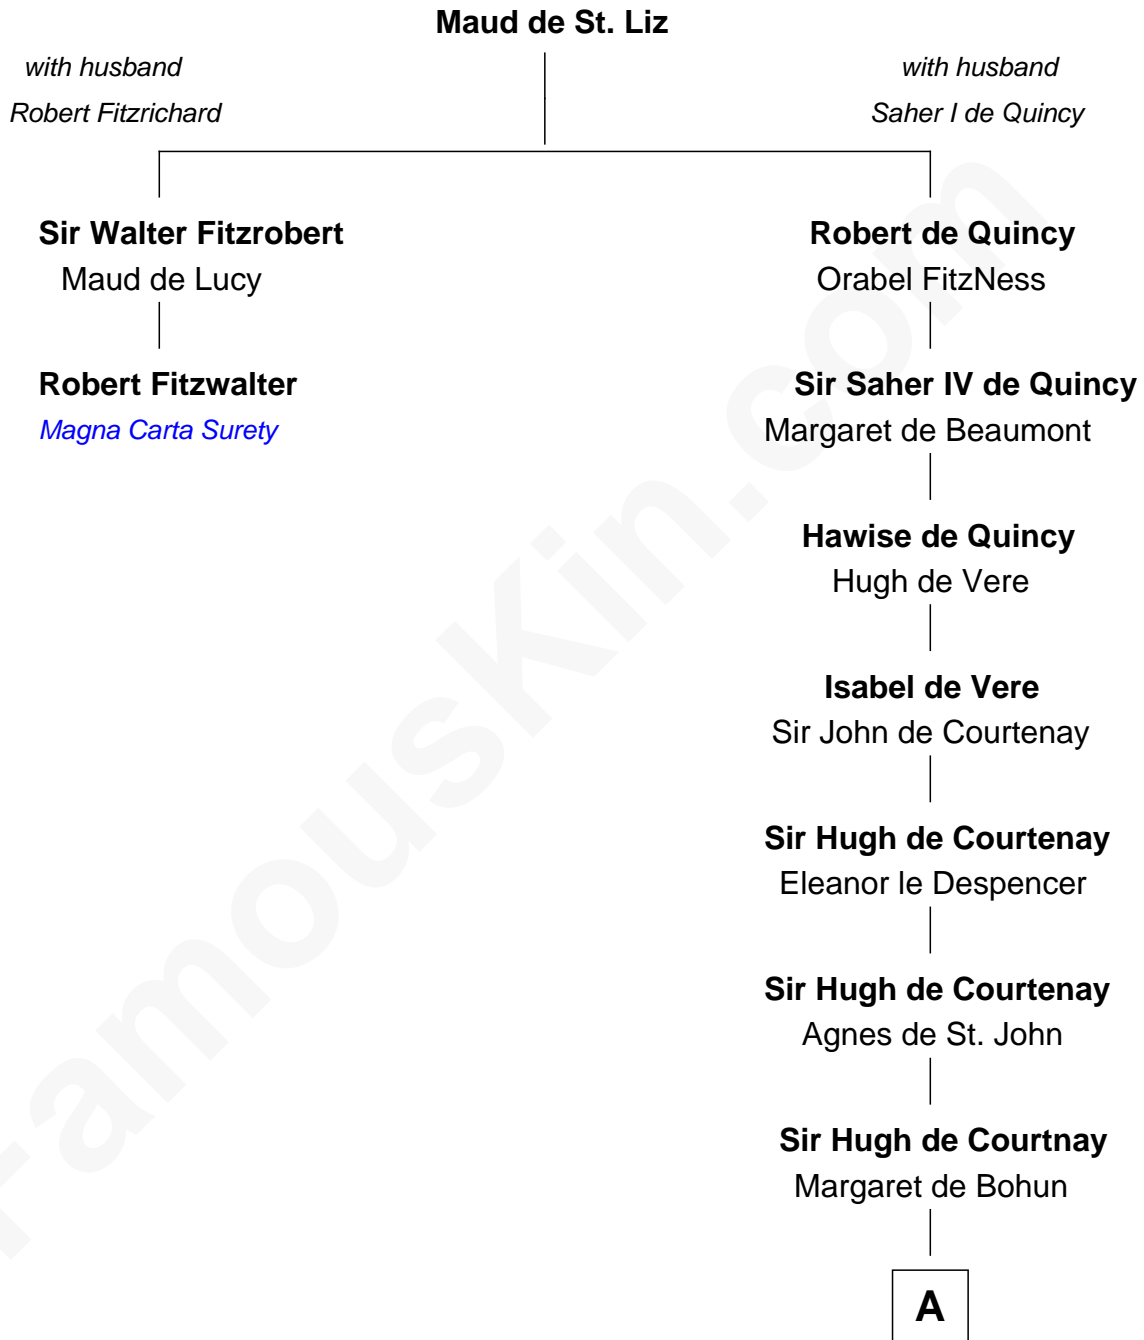

FamousKin.com Relationship Chart of

Robert Fitzwalter

Magna Carta Surety

1st cousin 18 times removed of

Caleb Brewster

Member of the Culper Spy Ring during the American Revolution

A

Elizabeth de Courtnay