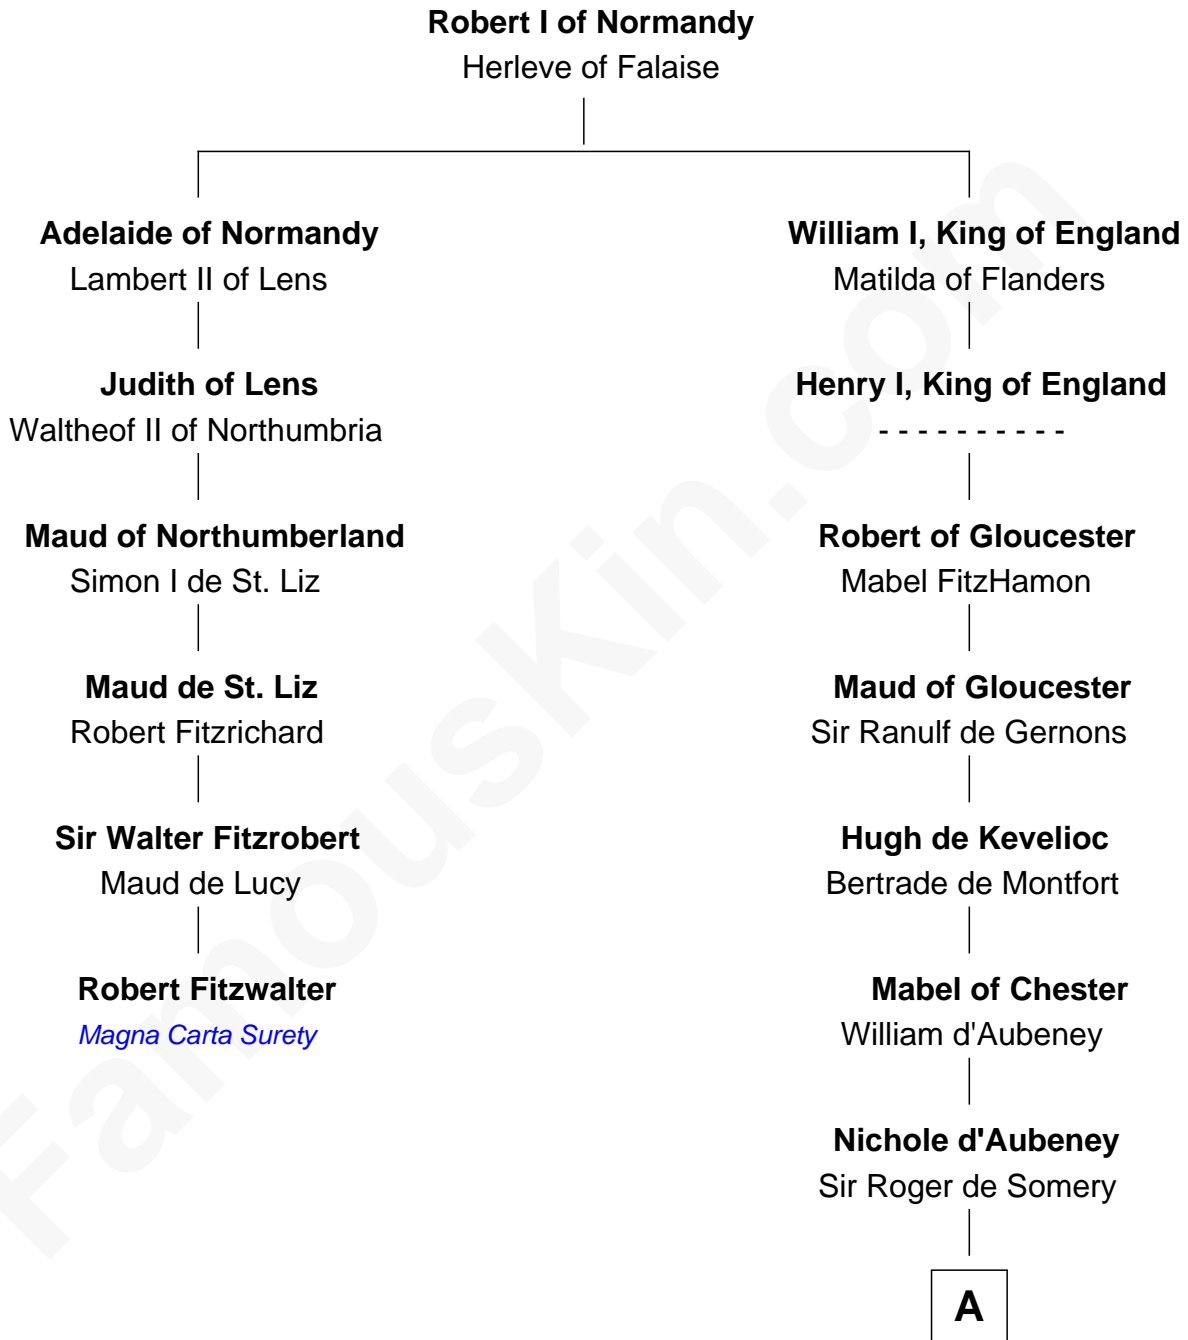

FamousKin.com Relationship Chart of

Robert Fitzwalter

Magna Carta Surety

5th cousin 13 times removed of

Thomas Yale

(c1616 - 1683) Great Migration Immigrant 1638

A

Joan de Somery
John IV le Strange

John V le Strange
Maud de Walton

Elizabeth le Strange
Gruffydd ap Madog

Gruffydd Fychan ap Gruffydd
Elen ferch Thomas ap Llewelyn

Tudor Gruffydd
Maud ferch Ienaf ap Adda

Lowri ferch Twdr
Gruffydd ap Einion