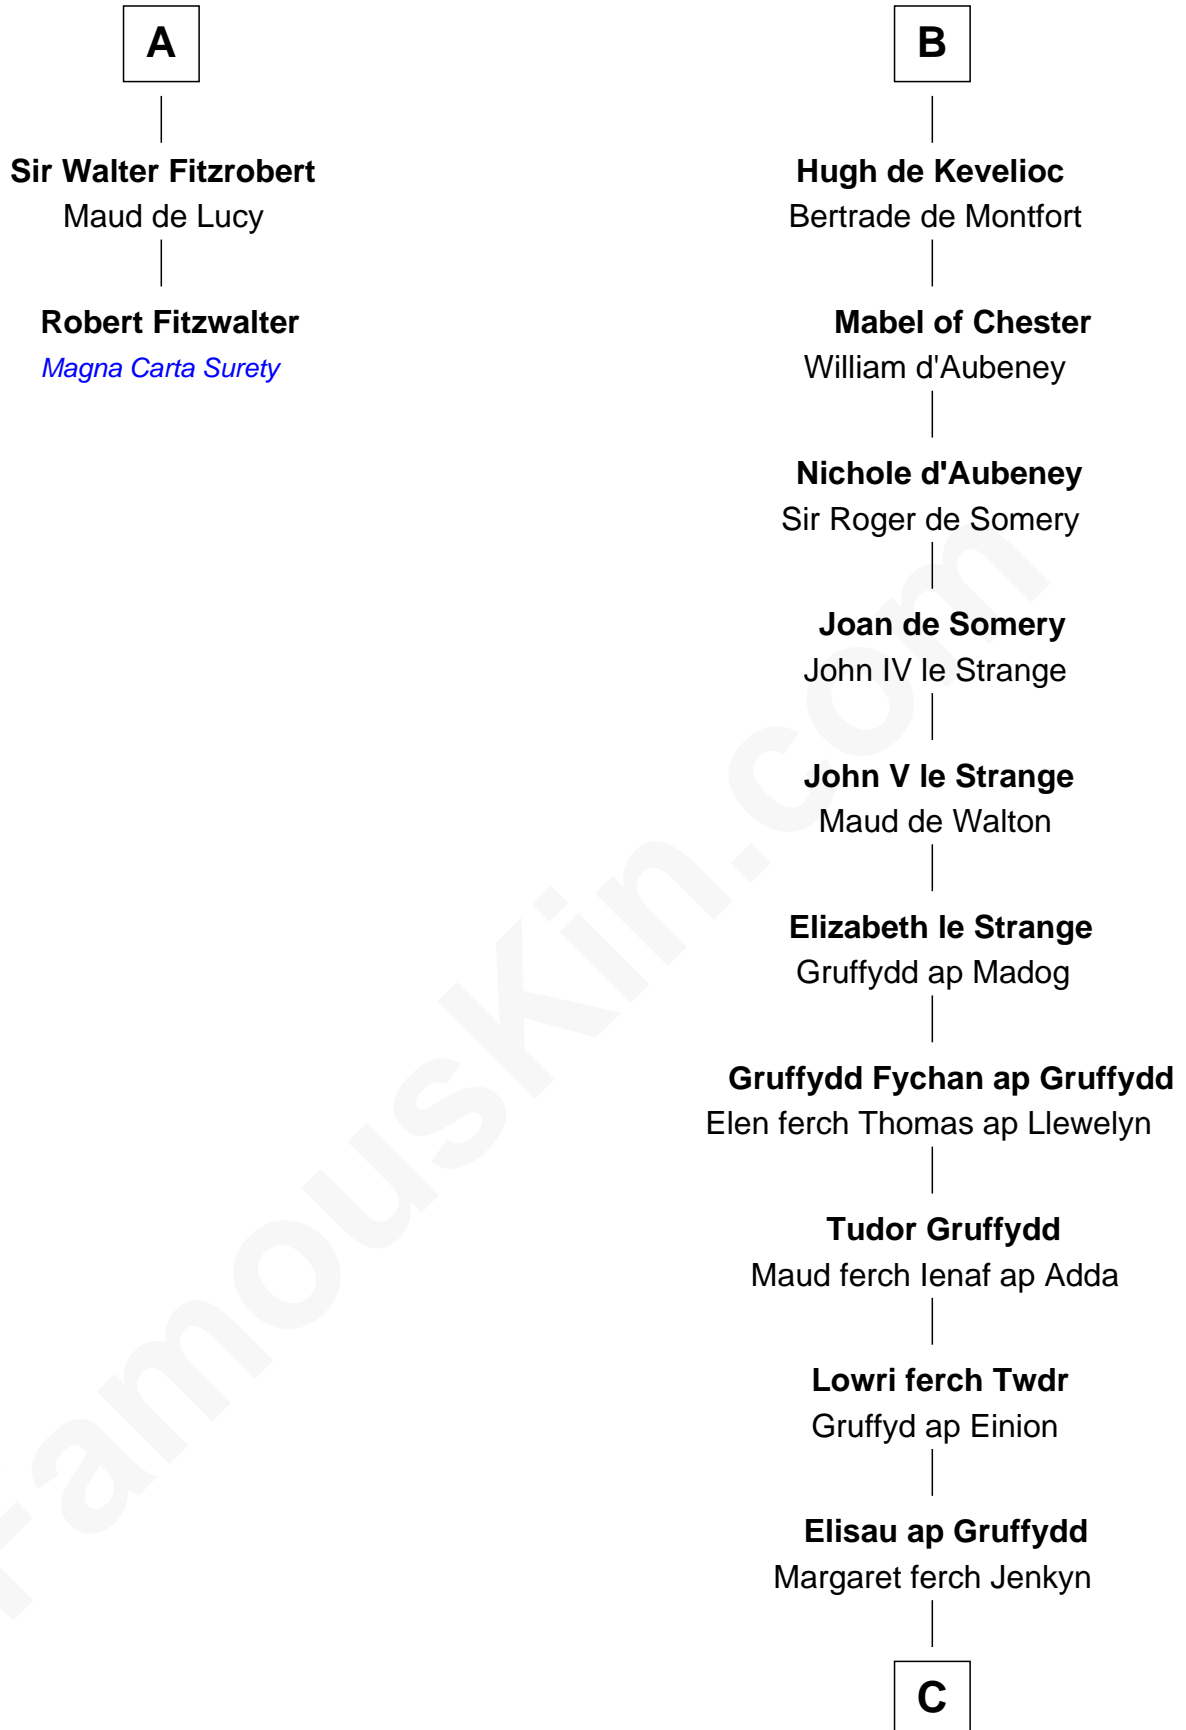

# FamousKin.com Relationship Chart of

**Robert Fitzwalter**

*Magna Carta Surety*

8th cousin 13 times removed of

**Thomas Yale**

*(c1616 - 1683) Great Migration Immigrant 1638*

**C**

**David Lloyd**  
Gwenhwyfar Lloyd

**John Wynn**  
Agnes Lloyd

**Rev. David Yale**  
Frances Lloyd

**Thomas Yale**  
Ann Lloyd

**Thomas Yale**  
*Great Migration Immigrant 1638*