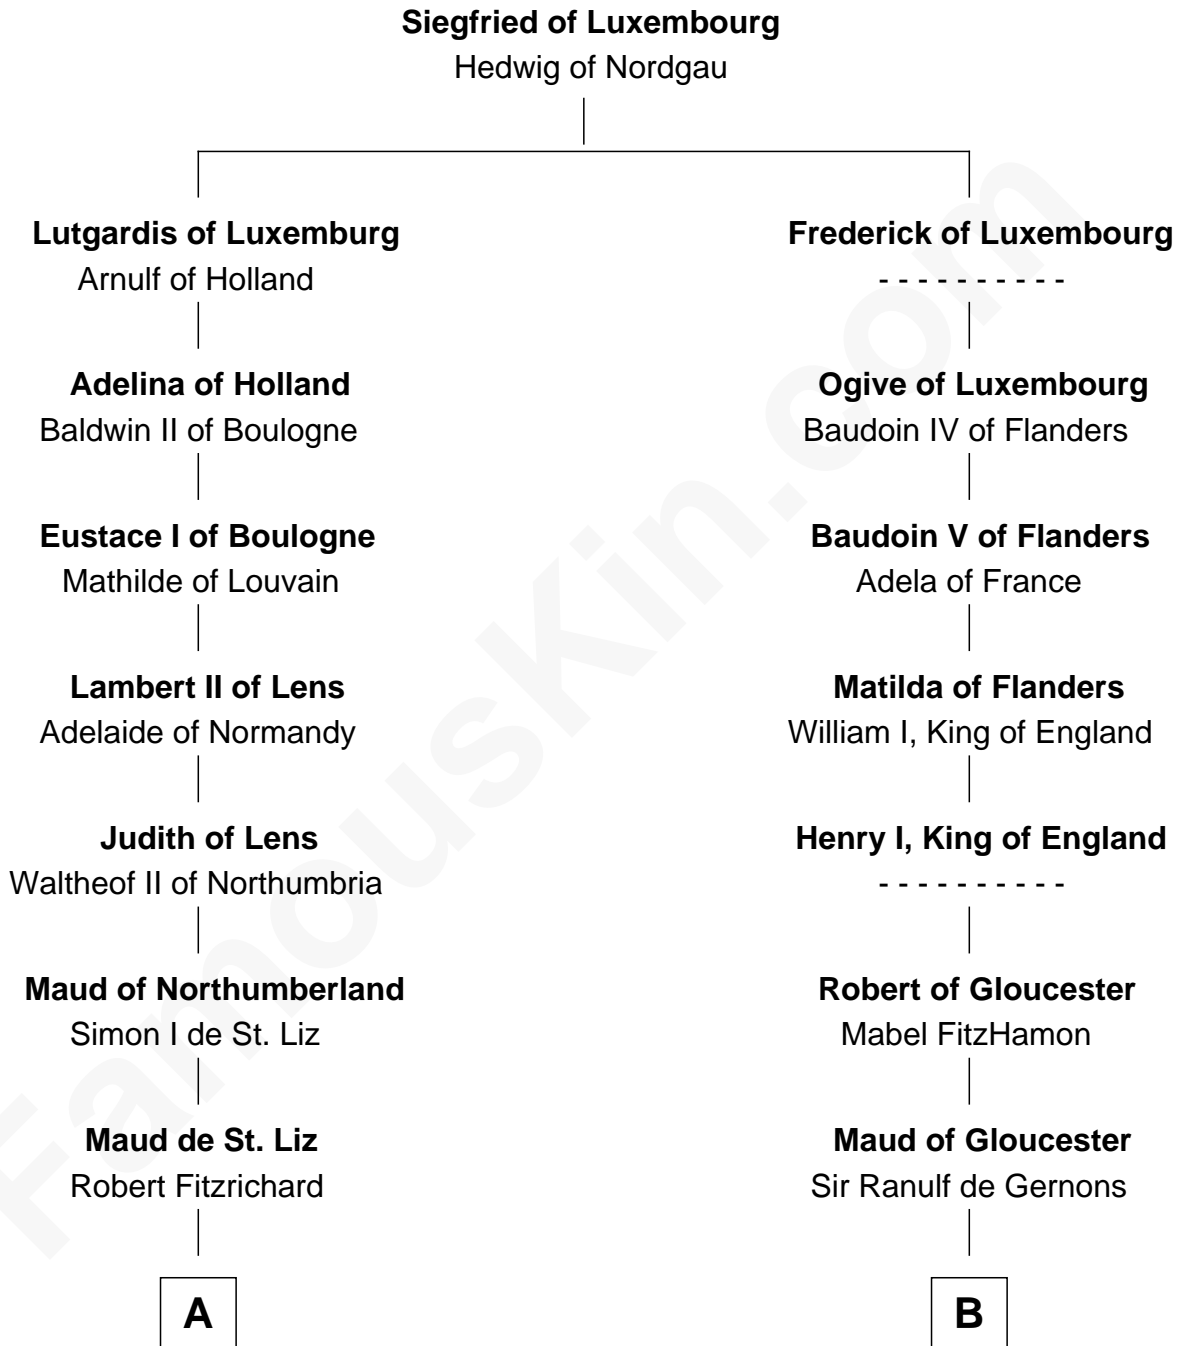

# FamousKin.com Relationship Chart of

**Robert Fitzwalter**

*Magna Carta Surety*

8th cousin 13 times removed of

**Thomas Yale**

*(c1616 - 1683) Great Migration Immigrant 1638*

**C**

**David Lloyd**  
Gwenhwyfar Lloyd

**John Wynn**  
Agnes Lloyd

**Rev. David Yale**  
Frances Lloyd

**Thomas Yale**  
Ann Lloyd

**Thomas Yale**  
*Great Migration Immigrant 1638*