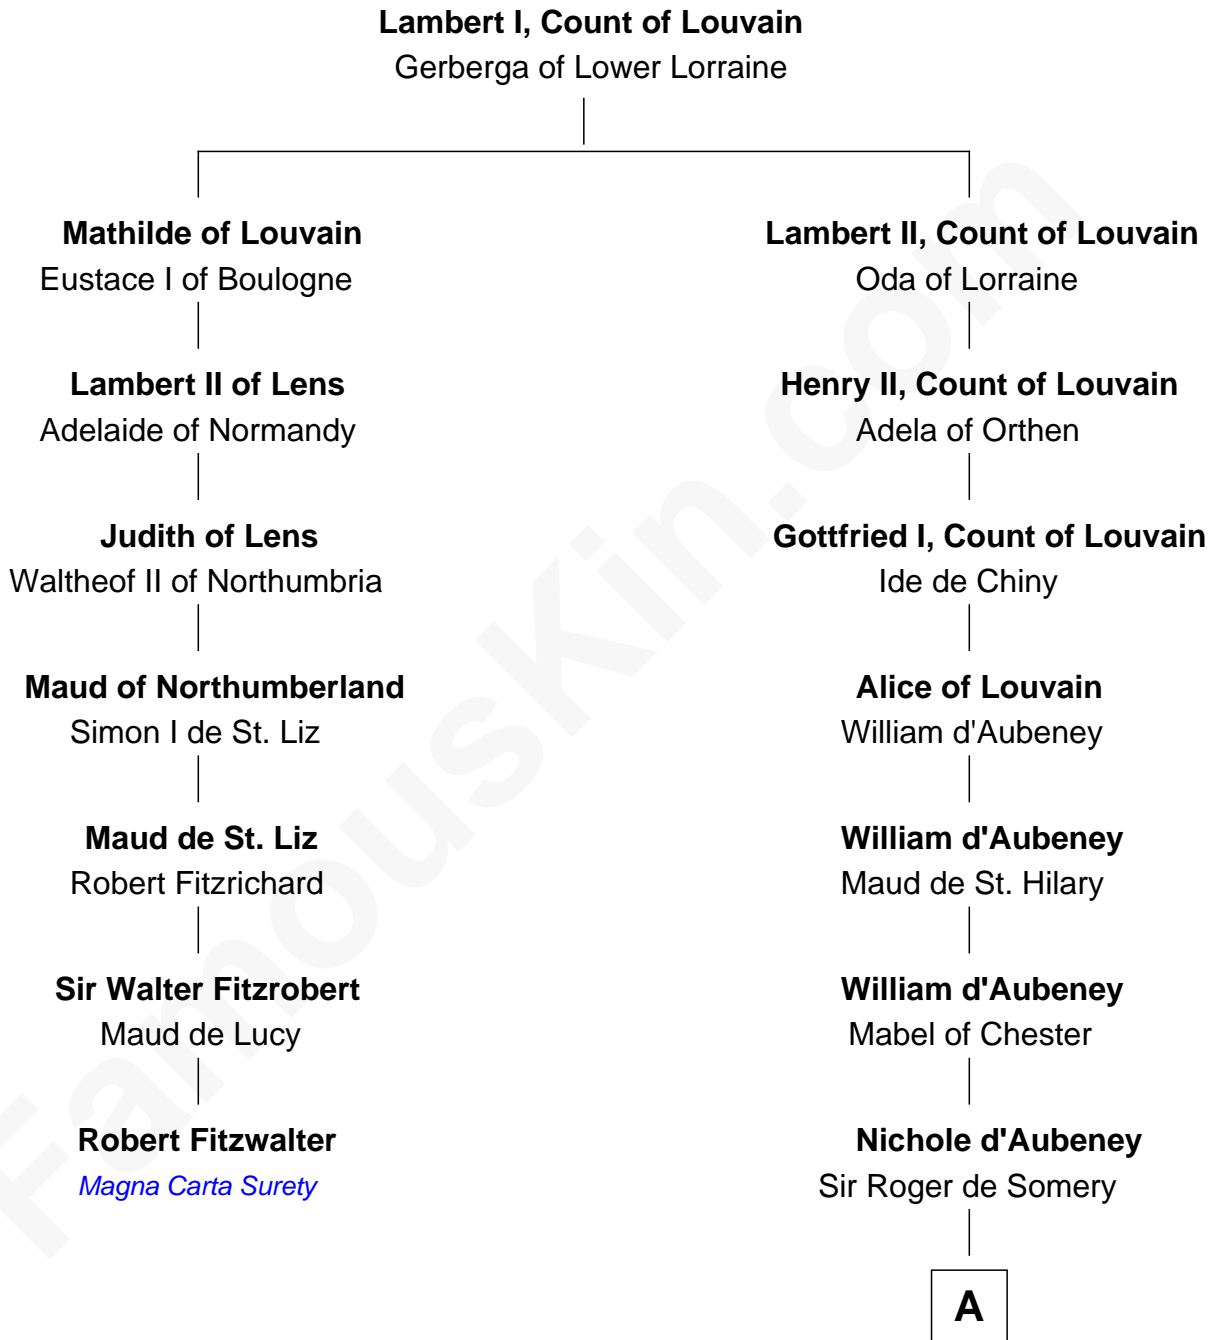

FamousKin.com Relationship Chart of

Robert Fitzwalter

Magna Carta Surety

6th cousin 12 times removed of

Thomas Yale

(c1616 - 1683) Great Migration Immigrant 1638

A

Joan de Somery
John IV le Strange

John V le Strange
Maud de Walton

Elizabeth le Strange
Gruffydd ap Madog

Gruffydd Fychan ap Gruffydd
Elen ferch Thomas ap Llewelyn

Tudor Gruffydd
Maud ferch Ienaf ap Adda

Lowri ferch Twdr
Gruffyd ap Einion

|
Thomas Yale

Great Migration Immigrant 1638

FamousKin.com