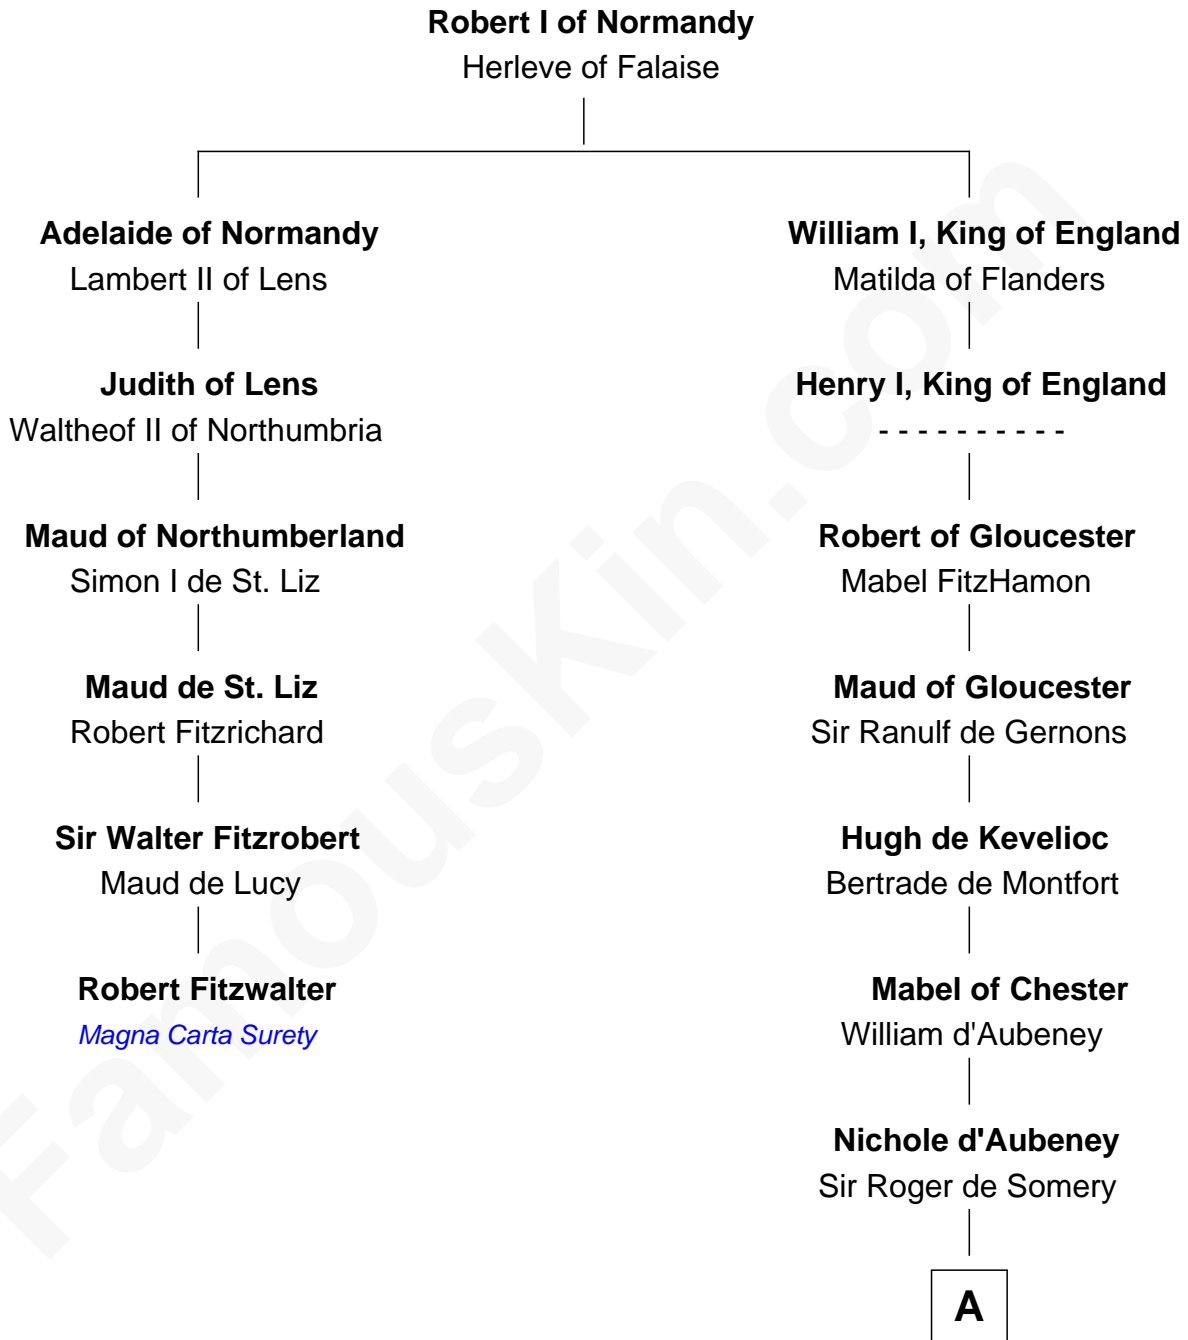

FamousKin.com Relationship Chart of

Robert Fitzwalter

Magna Carta Surety

5th cousin 14 times removed of

Elihu Yale

Benefactor and Namesake of Yale College

A

Joan de Somery
John IV le Strange

John V le Strange
Maud de Walton

Elizabeth le Strange
Gruffydd ap Madog

Gruffydd Fychan ap Gruffydd
Elen ferch Thomas ap Llewelyn

Tudor Gruffydd
Maud ferch Ienaf ap Adda

Lowri ferch Twdr
Gruffydd ap Einion