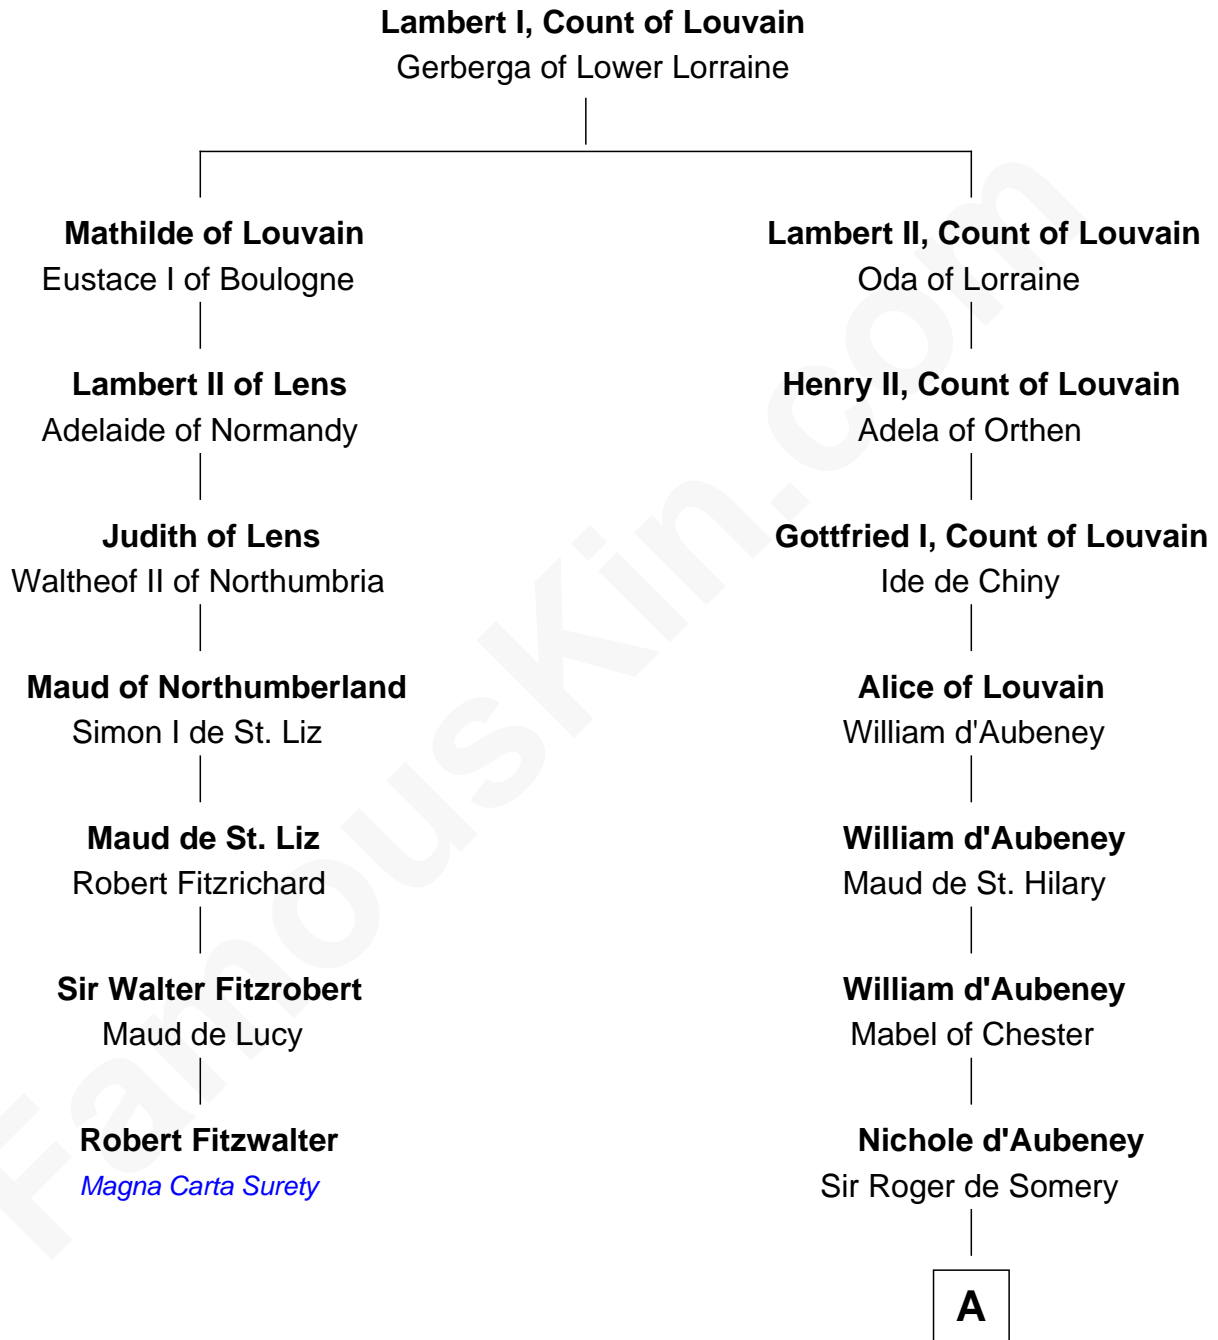

# FamousKin.com Relationship Chart of

**Robert Fitzwalter**

*Magna Carta Surety*

6th cousin 13 times removed of

**Elihu Yale**

*Benefactor and Namesake of Yale College*

**A**

**Joan de Somery**  
John IV le Strange

**John V le Strange**  
Maud de Walton

**Elizabeth le Strange**  
Gruffydd ap Madog

**Gruffydd Fychan ap Gruffydd**  
Elen ferch Thomas ap Llewelyn

**Tudor Gruffydd**  
Maud ferch Ienaf ap Adda

**Lowri ferch Twdr**  
Gruffydd ap Einion