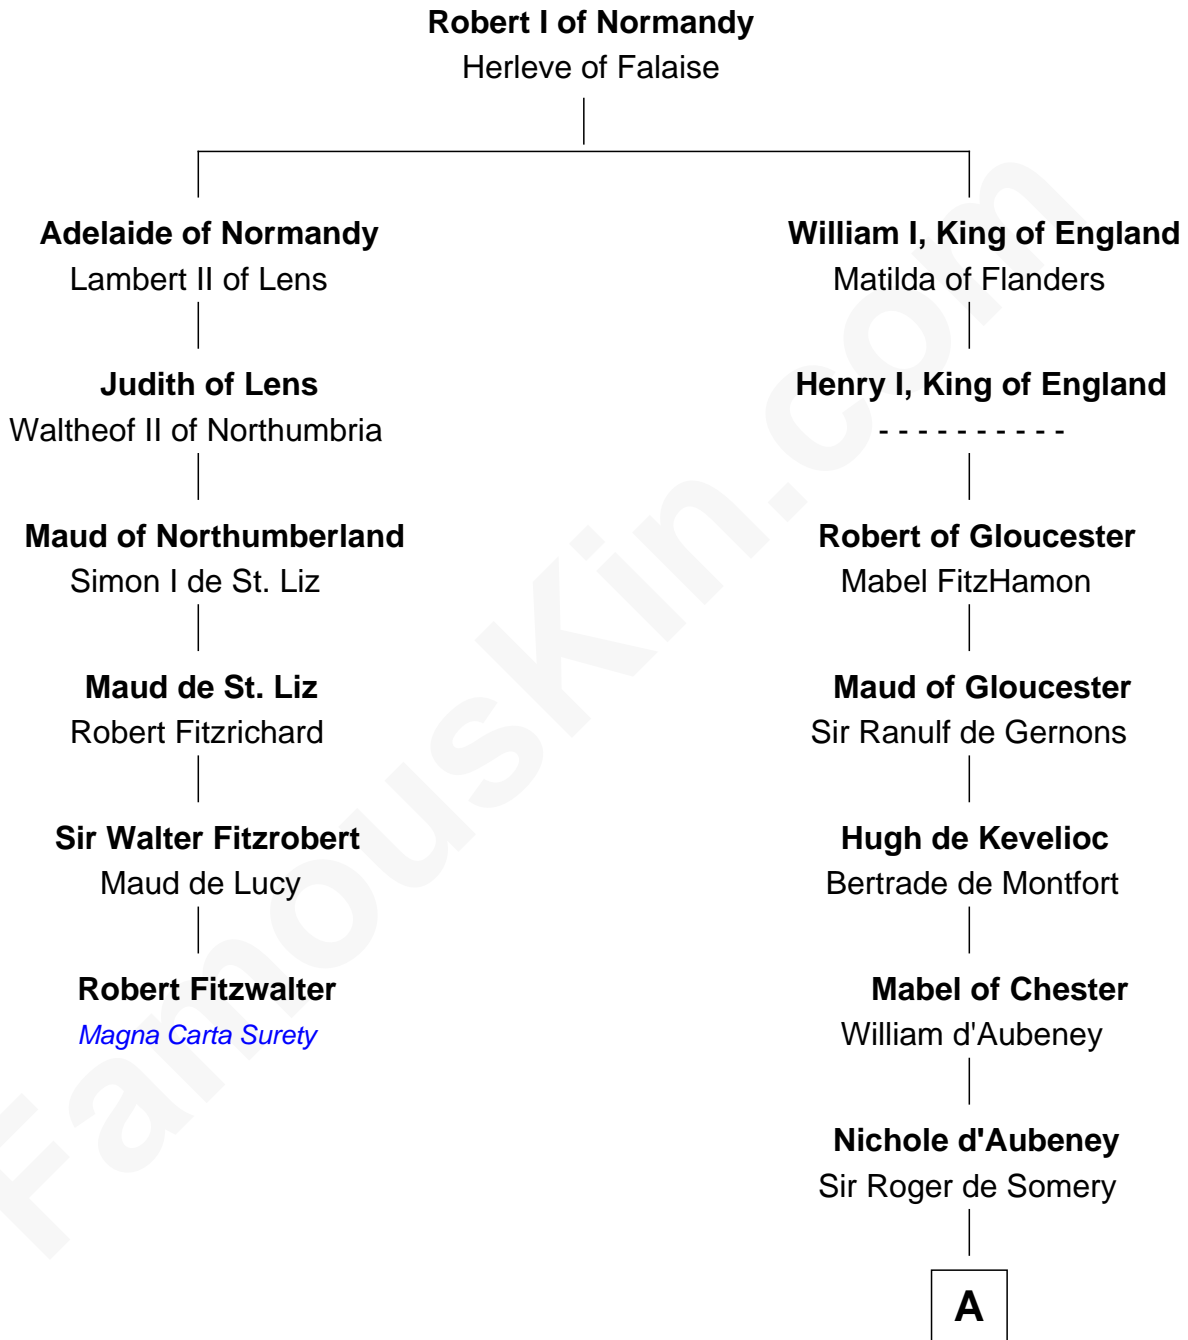

FamousKin.com Relationship Chart of

Robert Fitzwalter

Magna Carta Surety

5th cousin 13 times removed of

David Yale

(c1613 - 1690) *Great Migration Immigrant 1638*

A

Joan de Somery
John IV le Strange

John V le Strange
Maud de Walton

Elizabeth le Strange
Gruffydd ap Madog

Gruffydd Fychan ap Gruffydd
Elen ferch Thomas ap Llewelyn

Tudor Gruffydd
Maud ferch Ienaf ap Adda

Lowri ferch Twdr
Gruffydd ap Einion