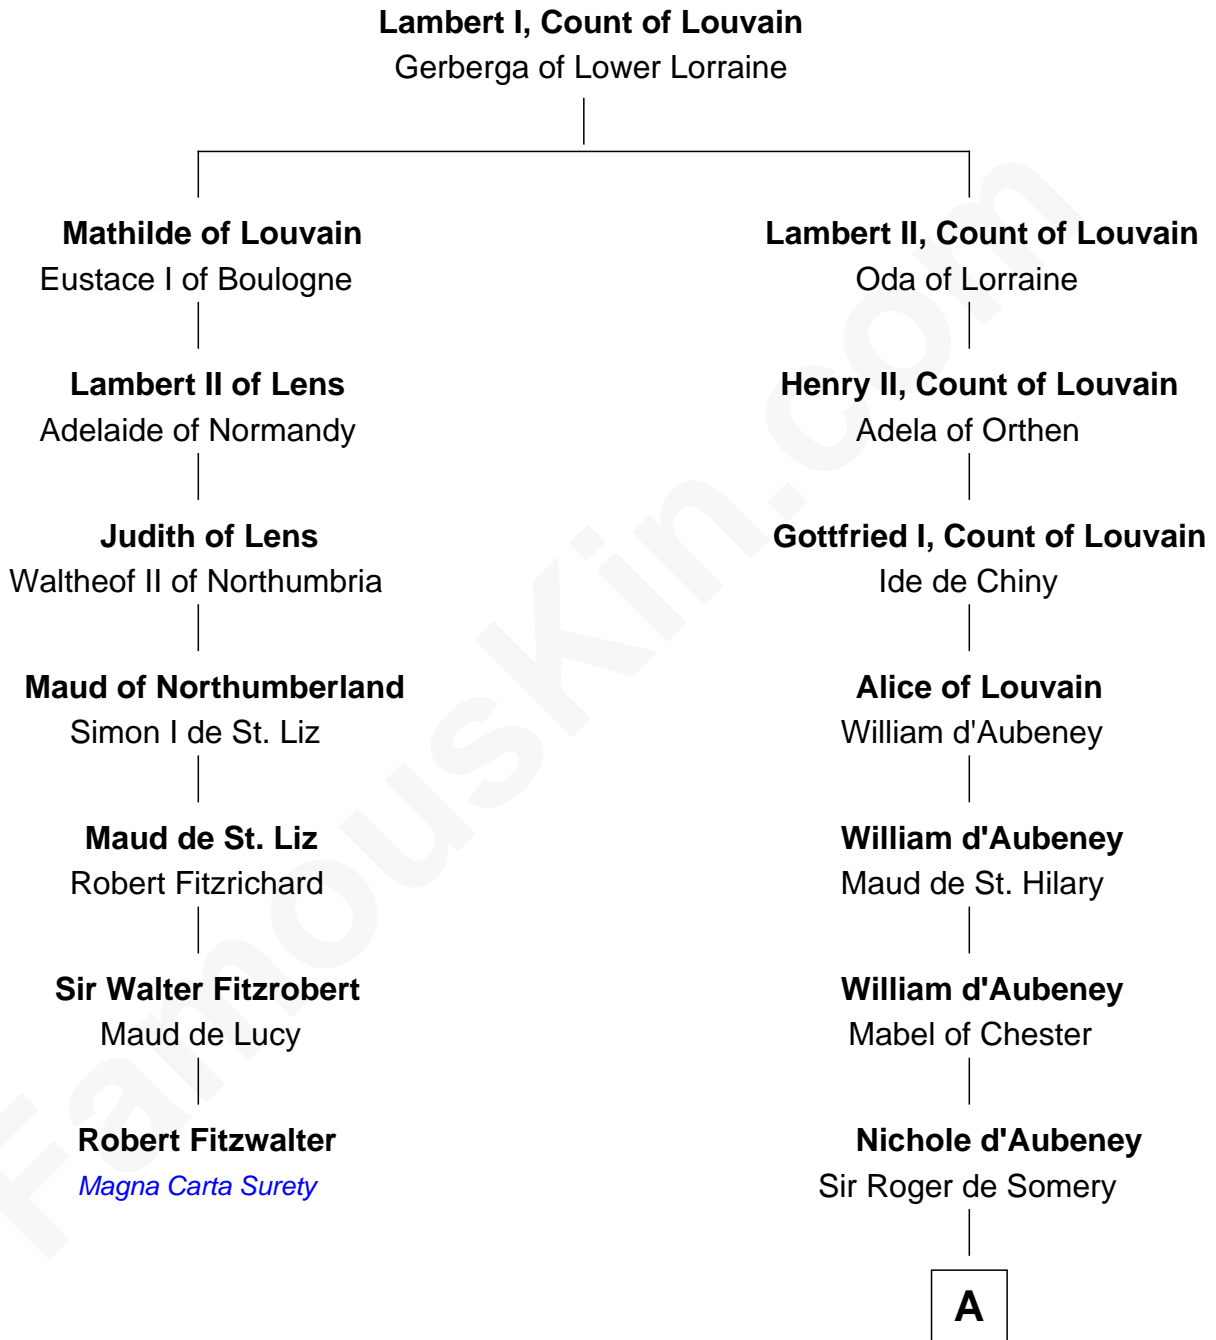

FamousKin.com Relationship Chart of

Robert Fitzwalter

Magna Carta Surety

6th cousin 12 times removed of

David Yale

(c1613 - 1690) Great Migration Immigrant 1638

A

Joan de Somery
John IV le Strange

John V le Strange
Maud de Walton

Elizabeth le Strange
Gruffydd ap Madog

Gruffydd Fychan ap Gruffydd
Elen ferch Thomas ap Llewelyn

Tudor Gruffydd
Maud ferch Ienaf ap Adda

Lowri ferch Twdr
Gruffydd ap Einion