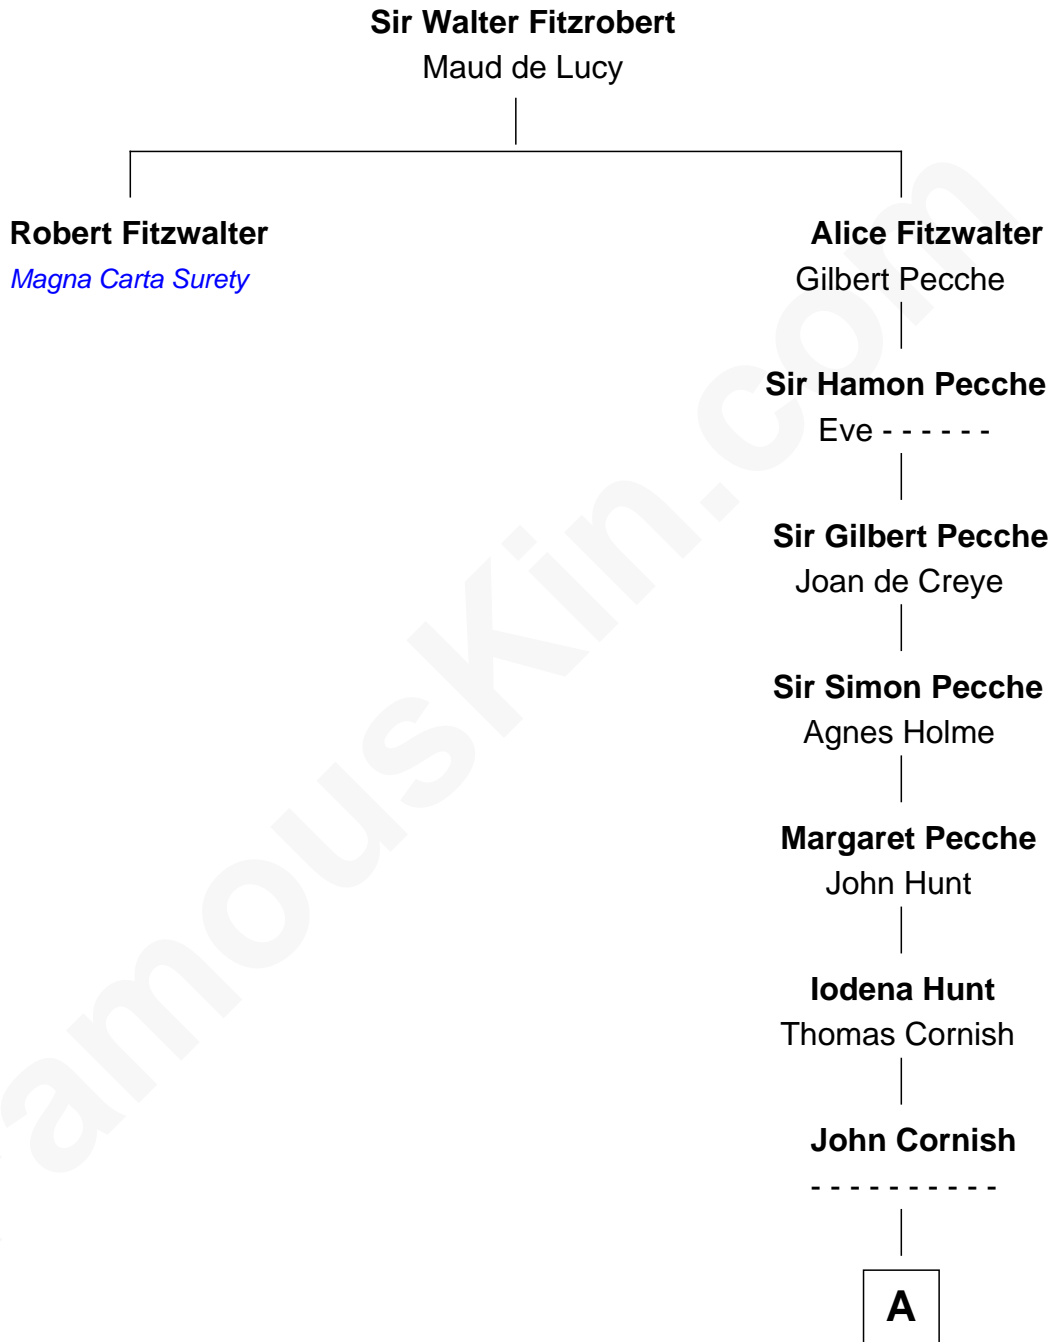

FamousKin.com Relationship Chart of

Robert Fitzwalter

Magna Carta Surety

17th great-granduncle of

Colonel Robert Gould Shaw

U.S. Civil War leader of film "Glory" fame

A

John Cornish

Agnes Walden

Mary Cornish

Thomas Everard

Henry Everard

Thomas Everard

Margaret Wiseman

John Everard

Judith Bourne