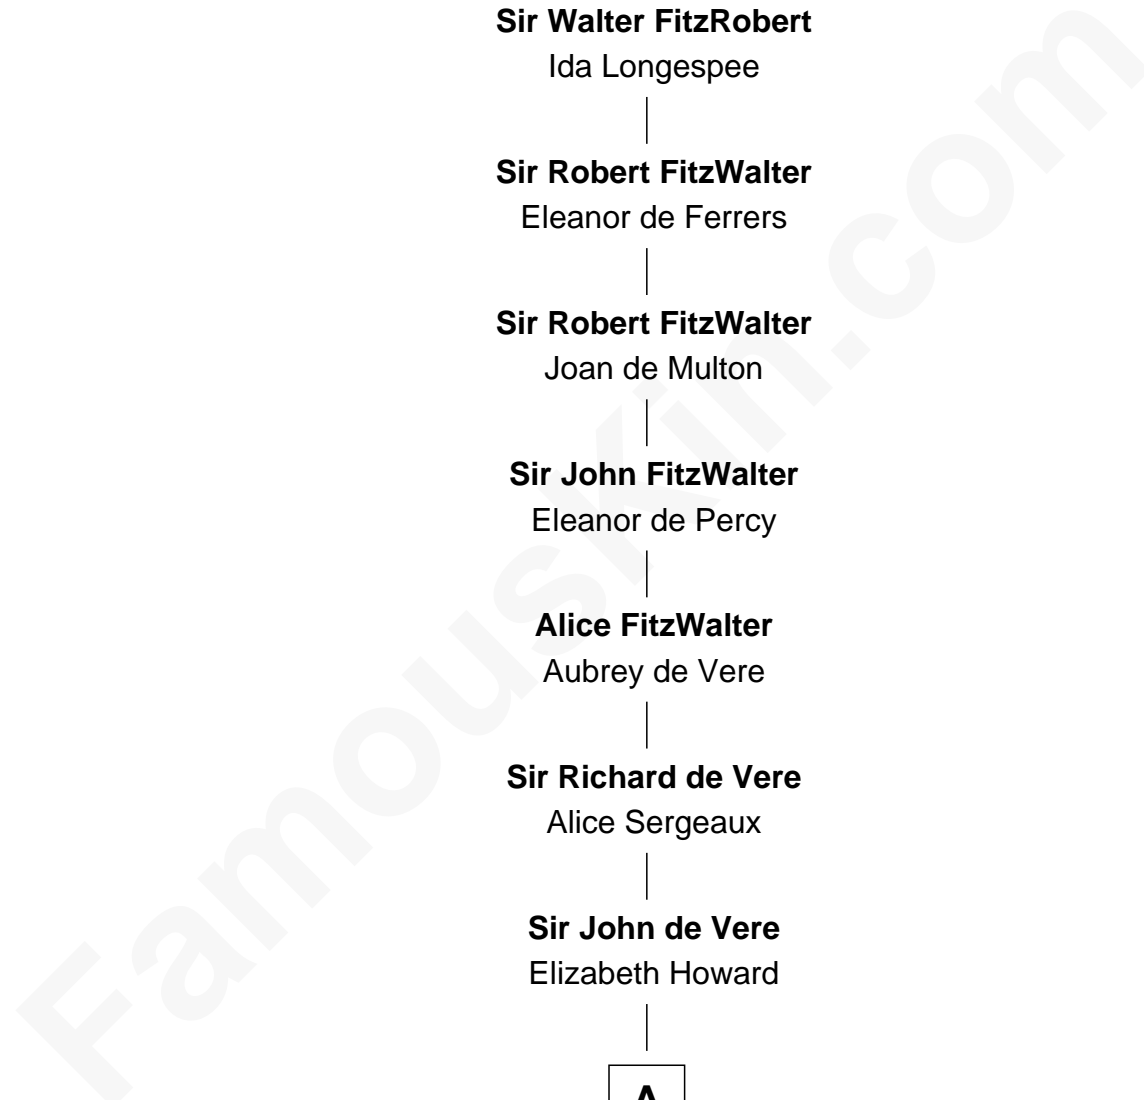

FamousKin.com Relationship Chart of

Robert Fitzwalter

Magna Carta Surety

22nd Great-grandfather of

George H. W. Bush

41st U.S. President

Robert Fitzwalter

Rohese - - - - -

Alice FitzWalter

Aubrey de Vere

Sir Richard de Vere

Alice Sergeaux

Sir John de Vere

Elizabeth Howard

A

A