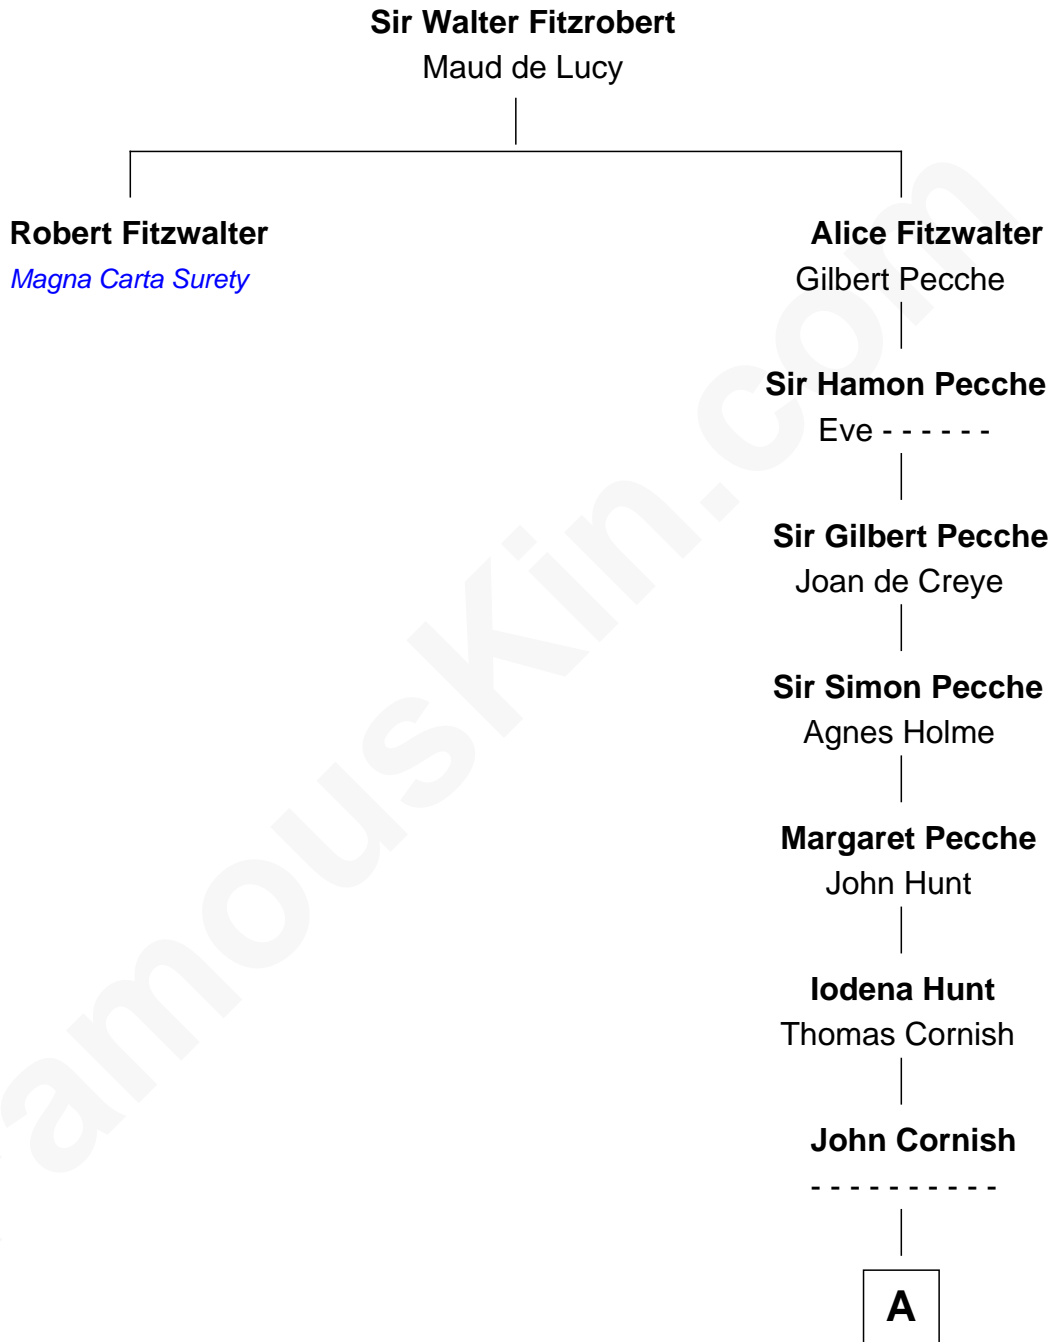

FamousKin.com Relationship Chart of

Robert Fitzwalter

Magna Carta Surety

17th great-granduncle of

Eliphalet Remington

Founder of Remington Arms Company

A

John Cornish

Agnes Walden

Mary Cornish

Thomas Everard

Henry Everard

Thomas Everard

Margaret Wiseman

John Everard

Judith Bourne