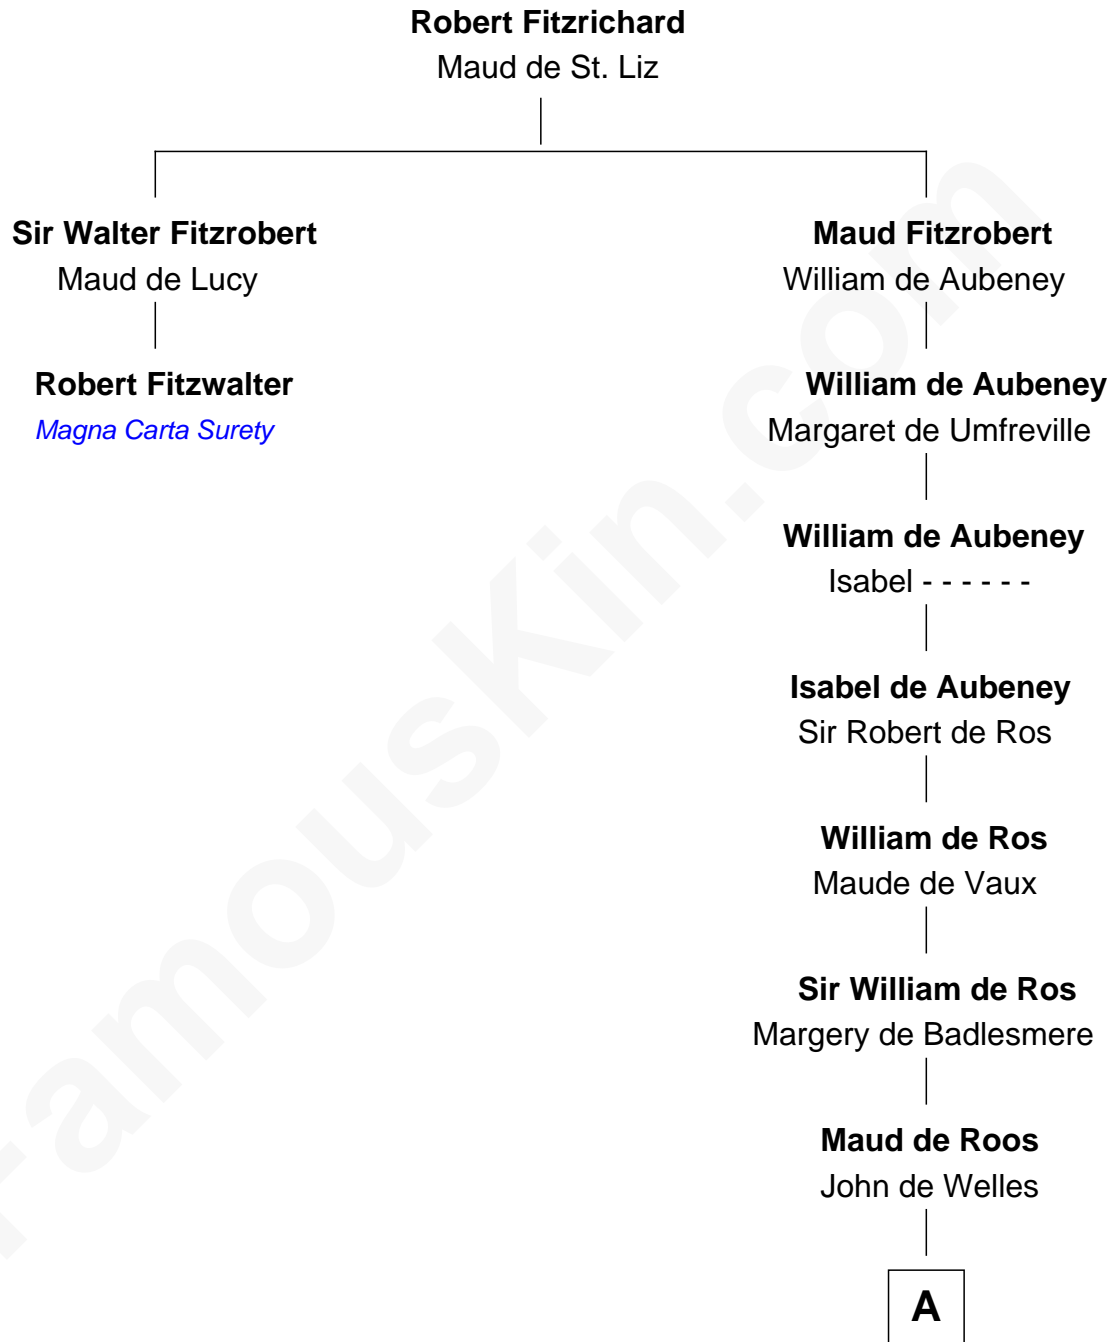

# FamousKin.com Relationship Chart of

**Robert Fitzwalter**

*Magna Carta Surety*

1st cousin 20 times removed of

**George Mason**

*Father of the U.S. Bill of Rights*

**A**

**Margery de Welles**

Stephen le Scrope

**Maude le Scrope**

Sir Baldwin Freville

**Joyce Freville**

Sir Roger Aston

**Sir Robert Aston**

Isabel Brereton

**John Aston**