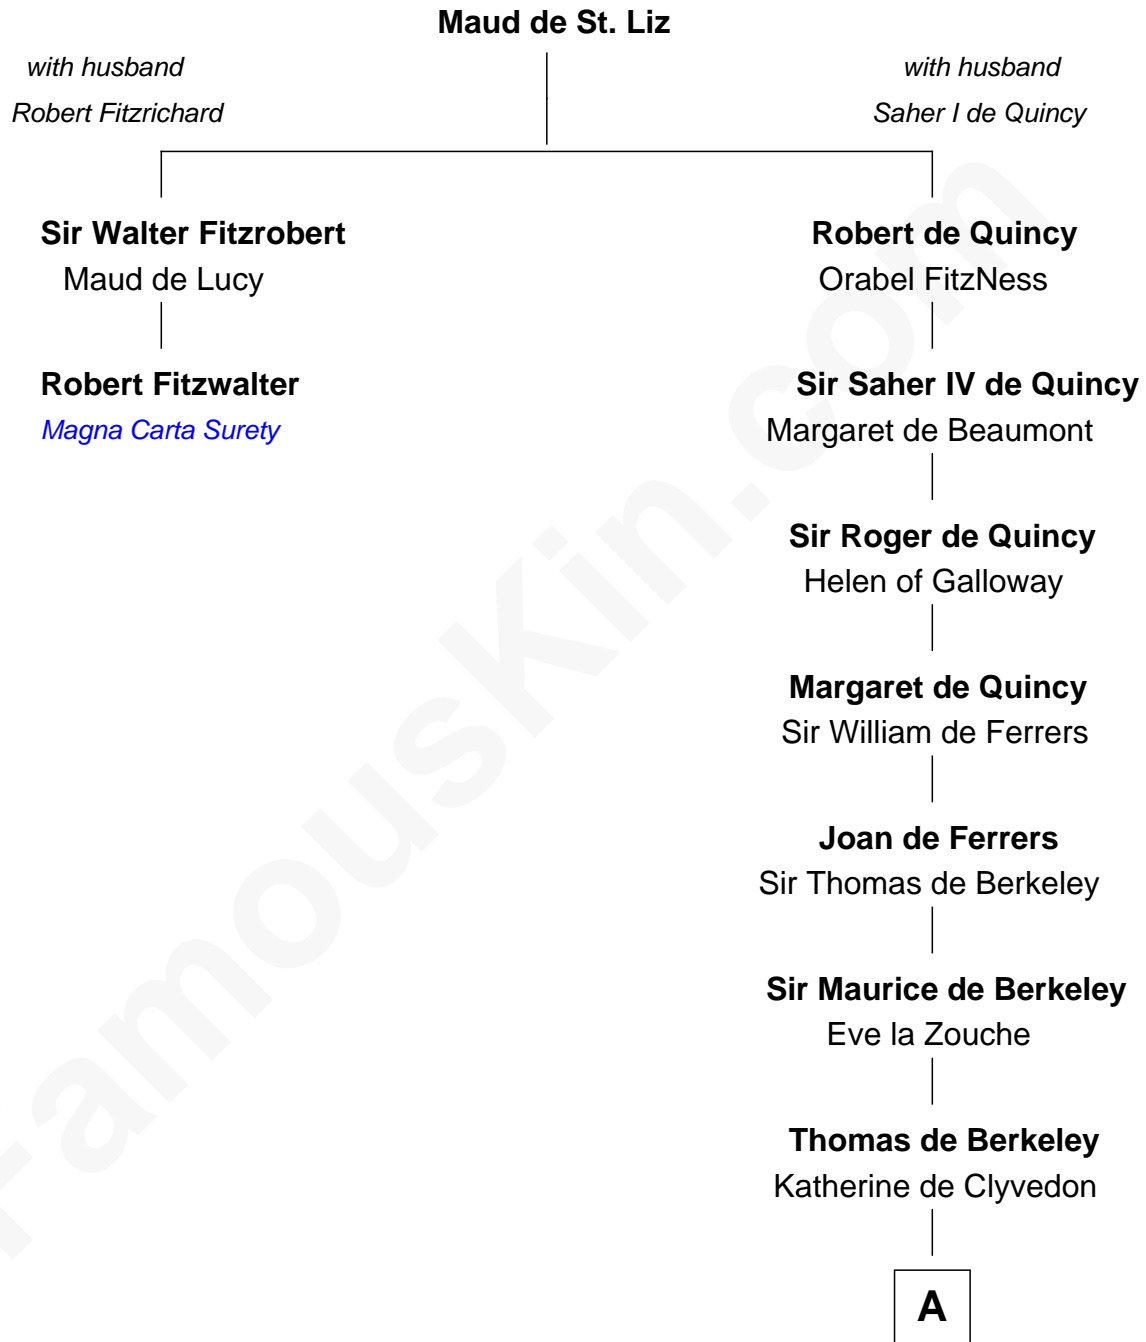

# FamousKin.com Relationship Chart of

**Robert Fitzwalter**

*Magna Carta Surety*

1st cousin 18 times removed of

**George Mason**

*Father of the U.S. Bill of Rights*

**A**

**Sir John Berkeley**  
Elizabeth Betteshorne

**Elizabeth Berkeley**  
Sir John Sutton

**Sir Edmund Sutton**  
Matilda Clifford

**Thomas Dudley**  
Grace Threlkeld

**Winifred Dudley**  
Anthony Blencowe

**Richard Blencowe**  
Apollonia Tolson

**Sir Henry Blencowe**  
Grace Sandford