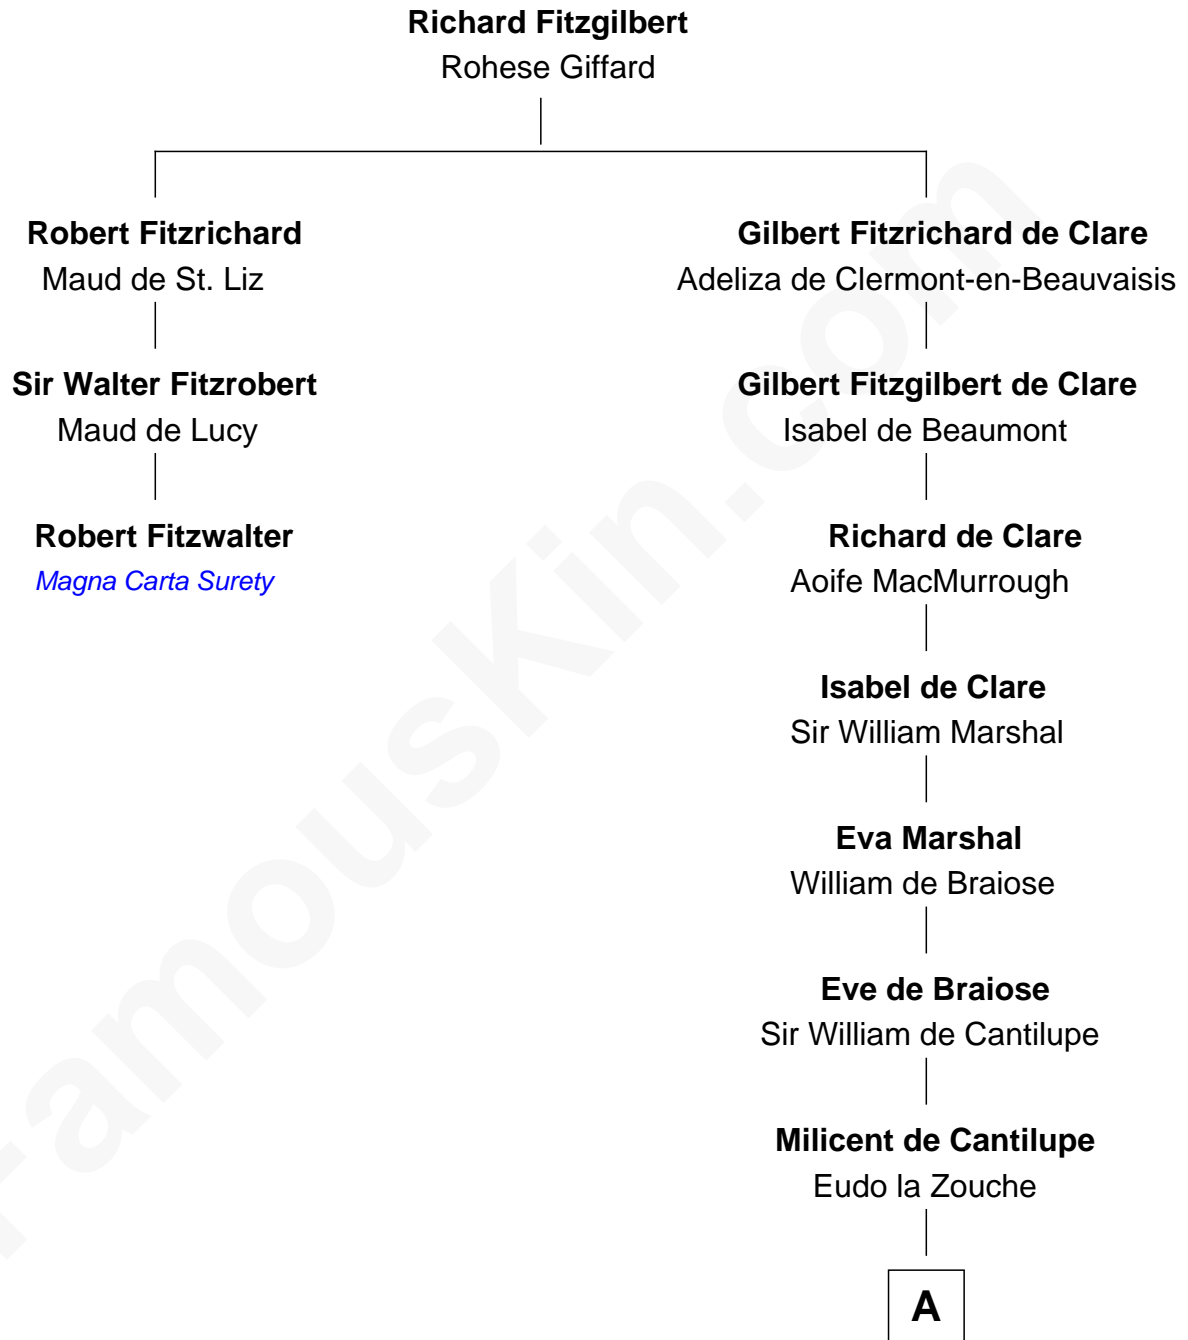

FamousKin.com Relationship Chart of

Robert Fitzwalter

Magna Carta Surety

MAYFLOWER

2nd cousin 15 times removed of

Richard More

(c1614 - c1696) Mayflower passenger 1620

A

Eve la Zouche

Sir Maurice de Berkeley

Thomas de Berkeley

Katherine de Clyvedon

Sir John Berkeley

Elizabeth Betteshorne

Elizabeth Berkeley

Sir John Sutton

Jasper More

Elizabeth Smalley

Katherine More

Col. Samuel More

Richard More

Mayflower passenger 1620