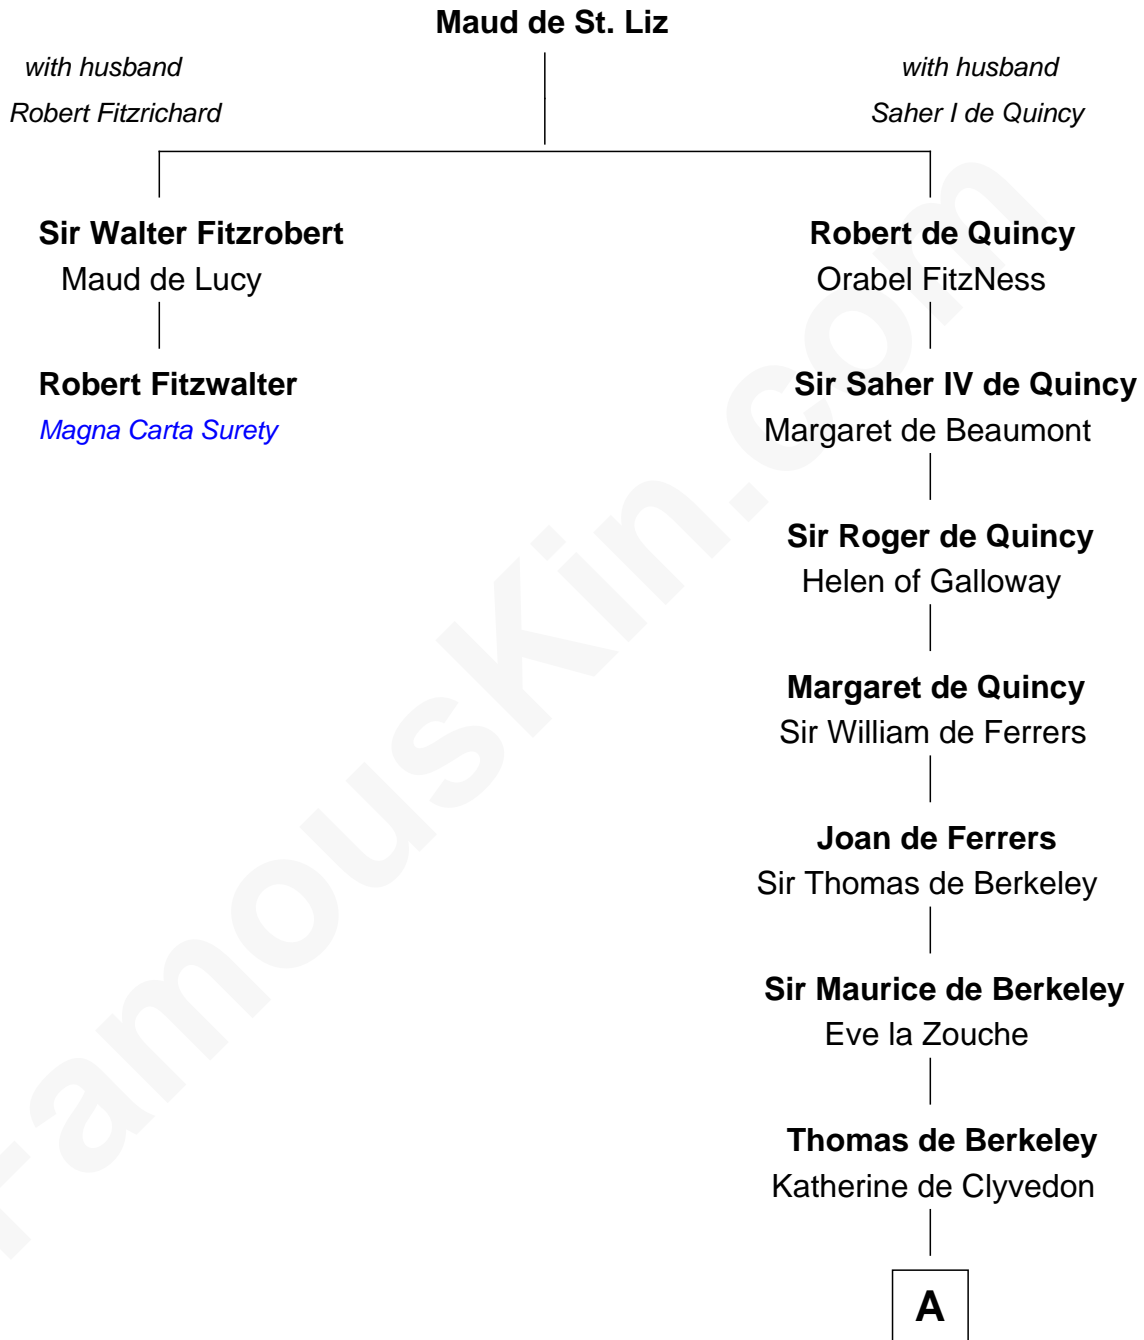

FamousKin.com Relationship Chart of

Robert Fitzwalter

Magna Carta Surety

1st cousin 14 times removed of

Richard More

(c1614 - c1696) Mayflower passenger 1620

MAYFLOWER

A

Sir John Berkeley
Elizabeth Betteshorne

Elizabeth Berkeley
Sir John Sutton

Sir Edmund Sutton
Matilda Clifford

Dorothy Sutton
Richard Wrottesley

Joan Wrottesley
Richard Cresset

Margaret Cresset
Thomas More

Jasper More
Elizabeth Smalley

Katherine More
Col. Samuel More

Richard More

Mayflower passenger 1620