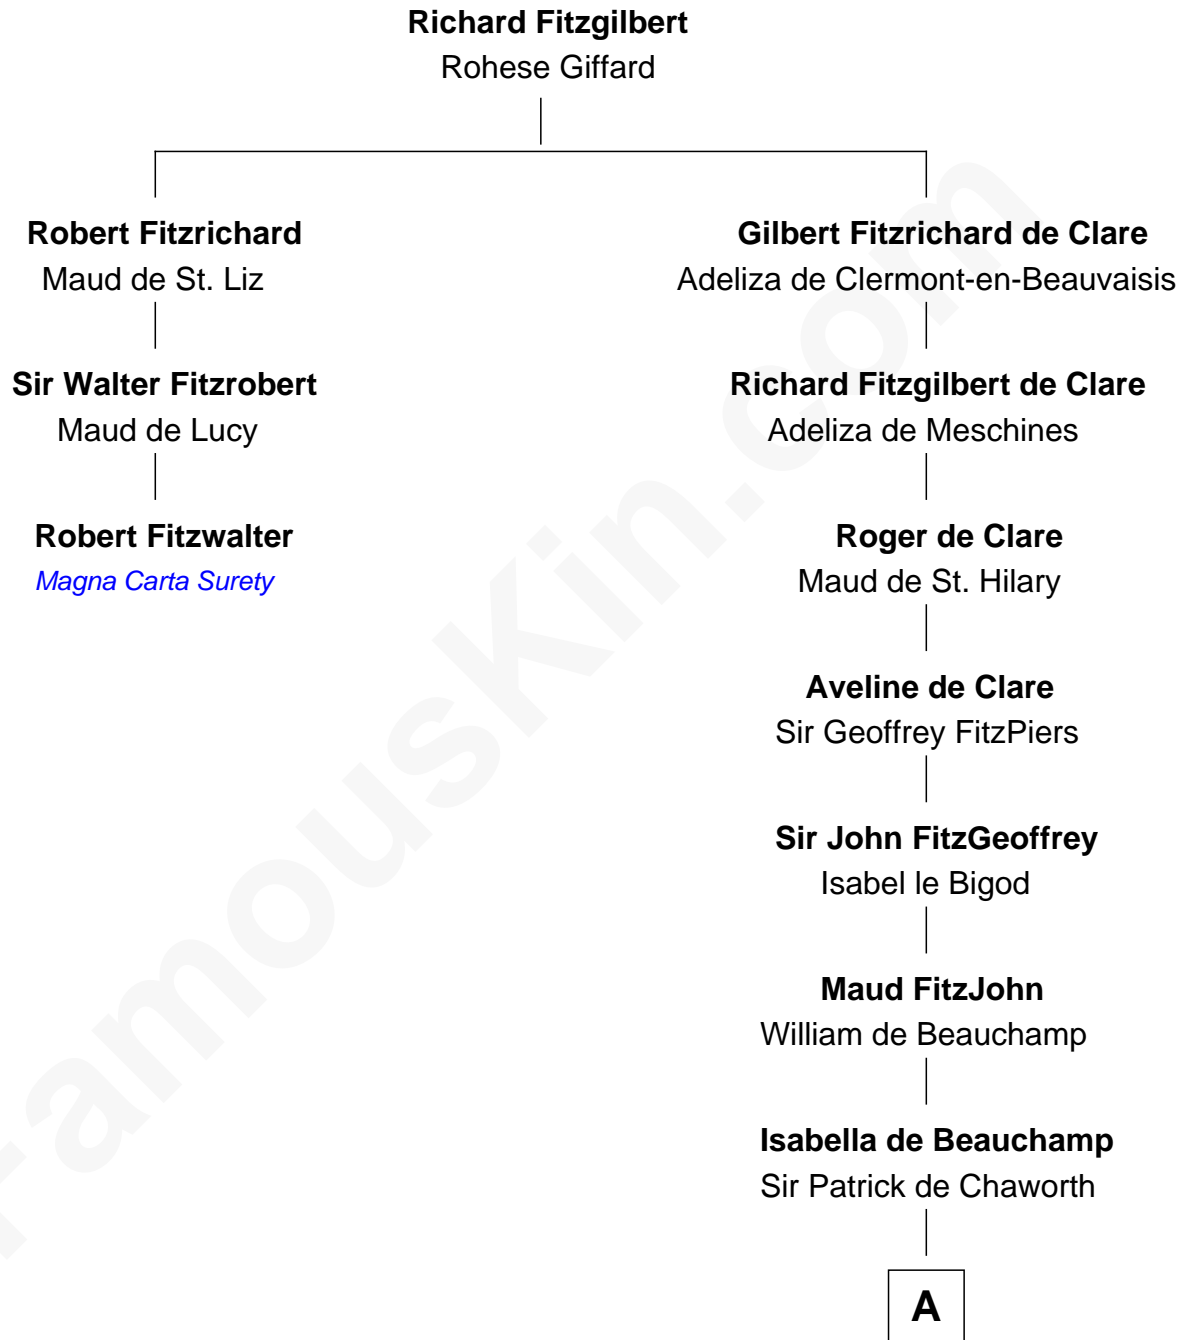

# FamousKin.com Relationship Chart of

**Robert Fitzwalter**

*Magna Carta Surety*

2nd cousin 18 times removed of

**Patrick Henry**

*1st and 6th Governor of Virginia*

**A**

**Maud de Chaworth**

Henry Plantagenet

**Eleanor Plantagenet**

Richard Fitzalan

**Alice Fitzalan**

Sir Thomas de Holand

**Margaret de Holand**

Sir John Beaufort

**Joan Beaufort**

Sir James Stewart

**John Stewart**

Eleanor Sinclair

**Elizabeth Stewart**

Alexander Robertson

**John Robertson**

Margaret Crichton

**David Robertson**