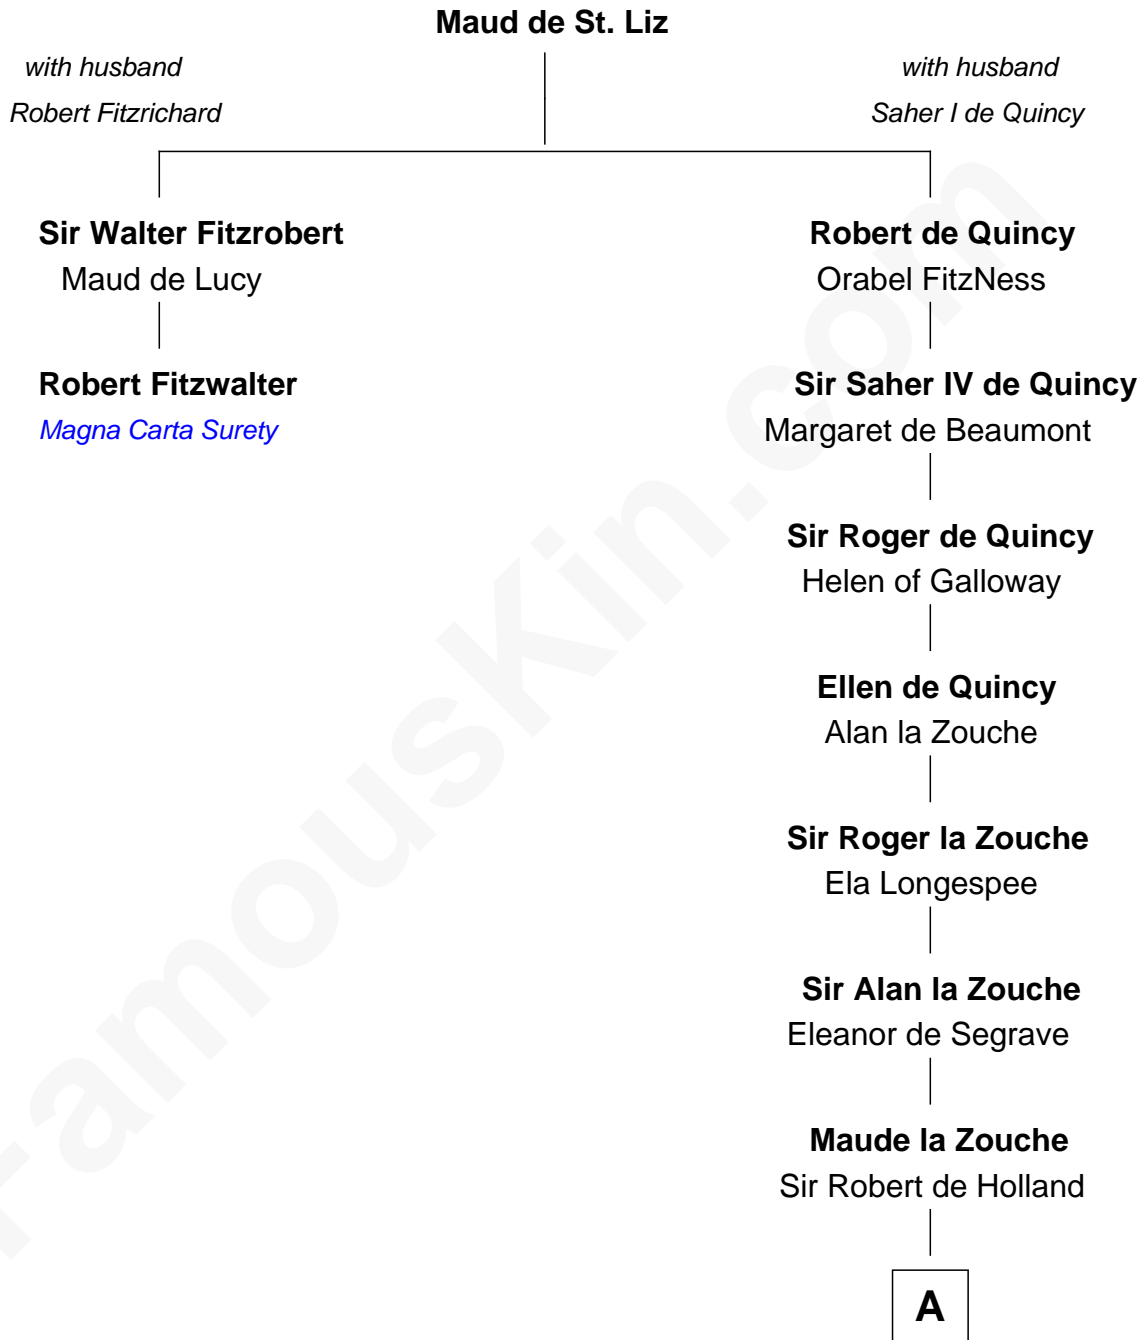

FamousKin.com Relationship Chart of

Robert Fitzwalter

Magna Carta Surety

1st cousin 18 times removed of

Patrick Henry

1st and 6th Governor of Virginia

A

Thomas Holand
Joan Plantagenet

Sir Thomas de Holand
Alice Fitzalan

Margaret de Holand
Sir John Beaufort

Joan Beaufort
Sir James Stewart

John Stewart
Eleanor Sinclair

Elizabeth Stewart
Alexander Robertson

John Robertson
Margaret Crichton