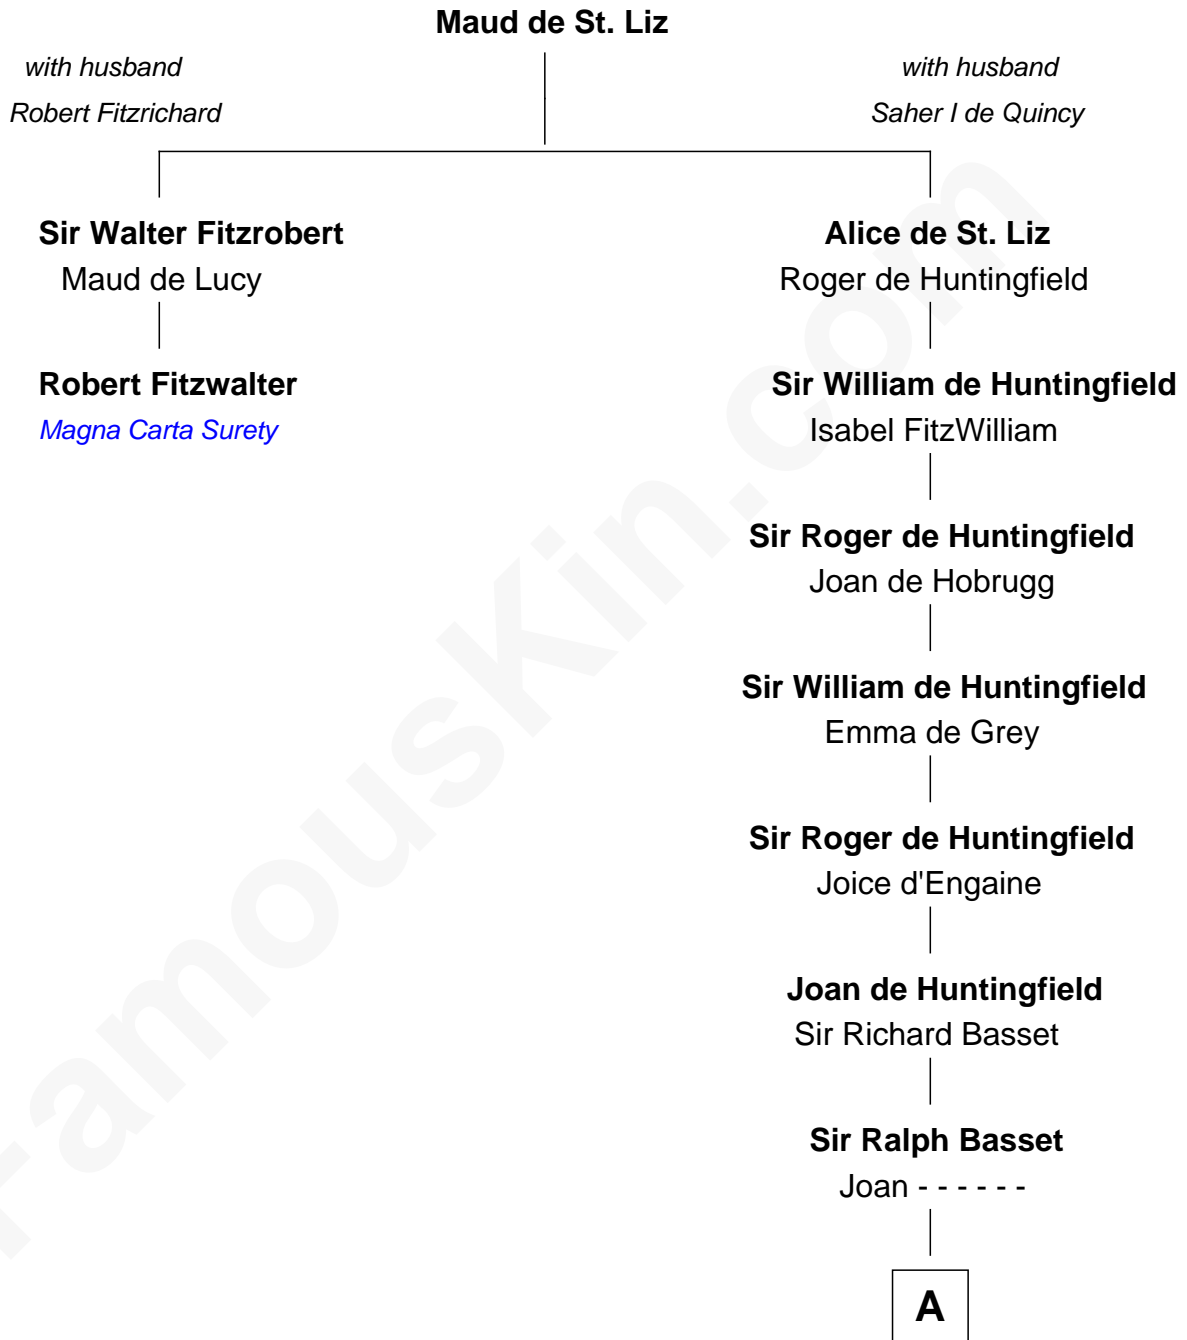

FamousKin.com Relationship Chart of

Robert Fitzwalter

Magna Carta Surety

1st cousin 19 times removed of

William Greene

2nd Governor of Rhode Island

A

Joan Basset

Thomas de Aylesbury

Sir John Aylesbury

Isabel - - - - -

Sir Thomas Aylesbury

Katherine Pabenham

Eleanor Aylesbury

Sir Humphrey Stafford

Humphrey Stafford