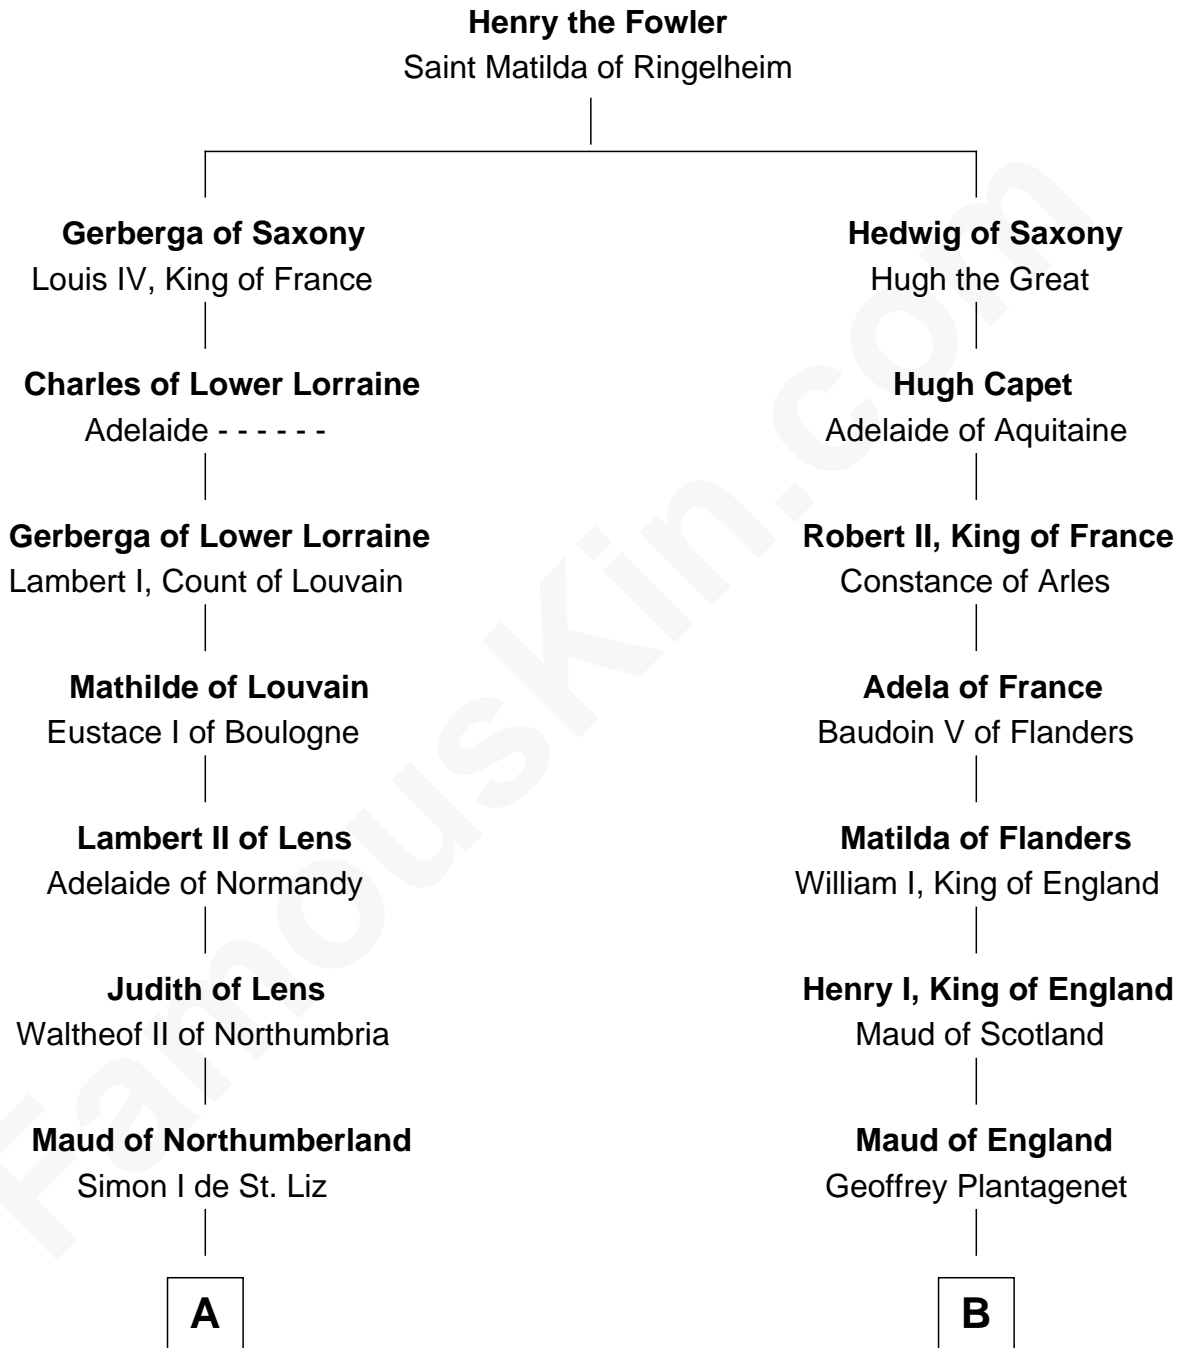

FamousKin.com Relationship Chart of

Robert Fitzwalter

Magna Carta Surety

9th cousin of

King Henry III

King of England

A

Maud de St. Liz
Robert Fitzrichard

Sir Walter Fitzrobert
Maud de Lucy

Robert Fitzwalter
Magna Carta Surety

B

Henry II, King of England
Eleanor of Aquitaine

John, King of England
Isabelle of Angoulême

King Henry III
King of England

FamousKin.com