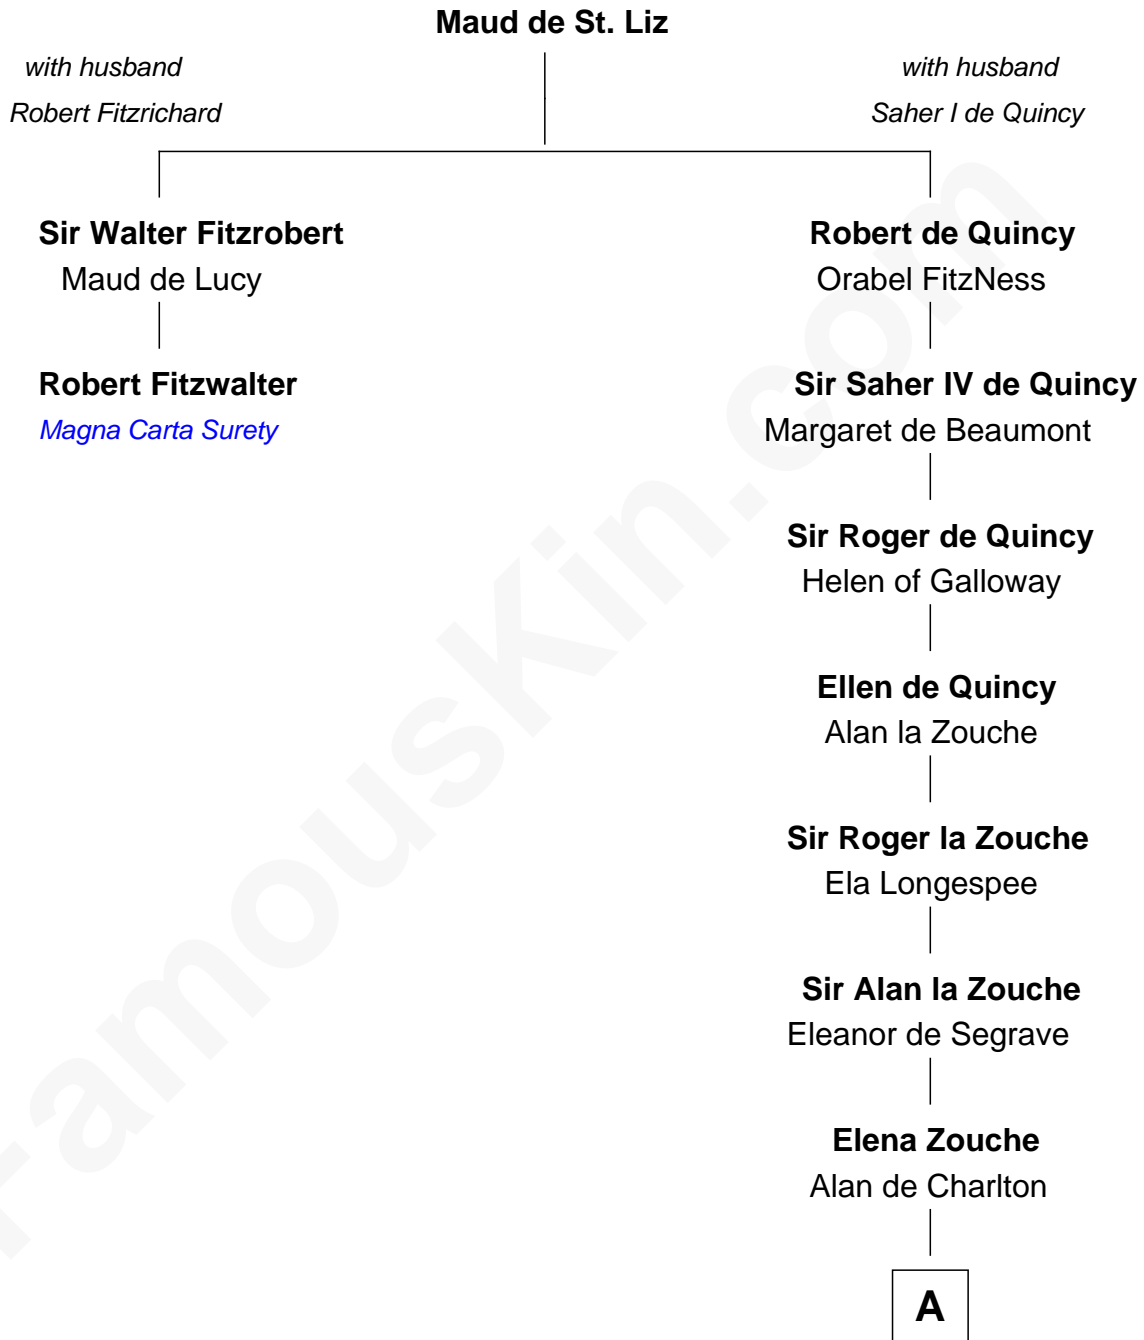

FamousKin.com Relationship Chart of

Robert Fitzwalter

Magna Carta Surety

1st cousin 20 times removed of

John Hancock

Signer of the Declaration of Independence

A

Alan de Charlton

Margery FitzAer

Thomas de Charlton

Anna de Charlton

William de Knightley

Thomas de Knightley de Charlton

Elizabeth Francis

Robert Charlton

Mary Corbet