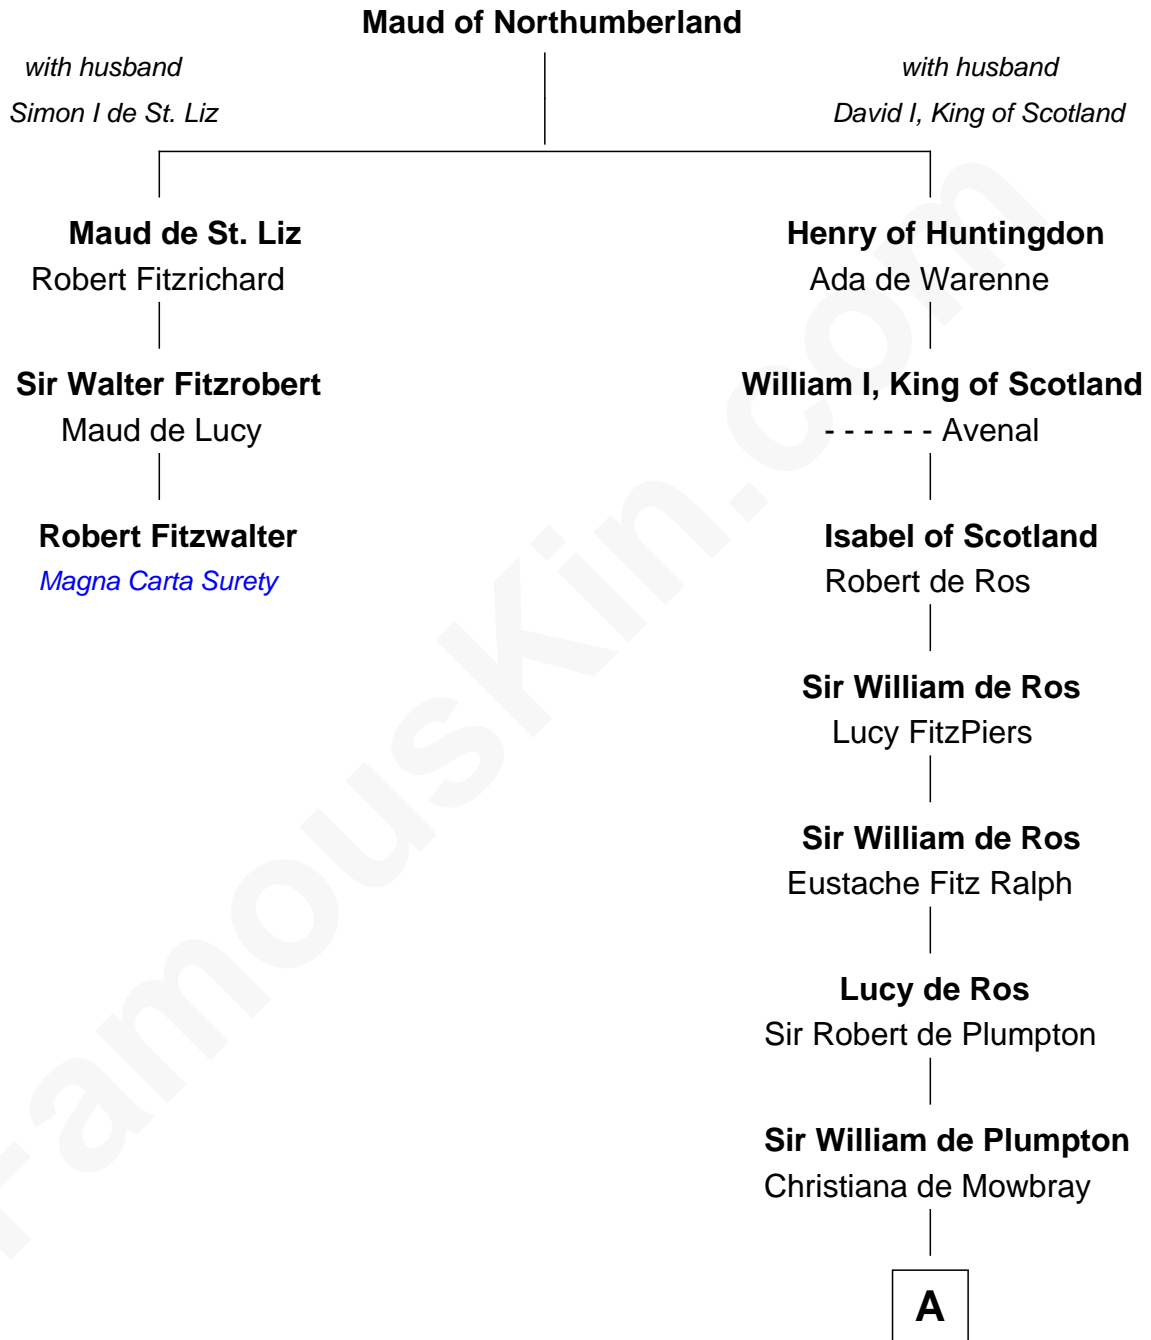

# FamousKin.com Relationship Chart of

**Robert Fitzwalter**

*Magna Carta Surety*

2nd cousin 18 times removed of

**John Hancock**

*Signer of the Declaration of Independence*

**A**

**Alice Plumpton**  
Sir John Boteler

**Alice Boteler**  
John Gerard

**Constance Gerard**  
Sir Alexander Standish

**Oliver Standish**  
-----

**Grace Standish**  
Ralph Faircloth

**Lawrence Faircloth**  
Elizabeth -----

**Thomas Faircloth**  
Millicent Barr

**Mary Faircloth**  
Thomas Allen

**Jane Allen**  
Rev. Peter Bulkeley

**Rev. Edward Bulkeley**  
Lucian -----

**B**

**B**

—  
**Mary Bulkeley**  
Rev. Thomas Clarke

—  
**Elizabeth Clarke**  
John Hancock

—  
**Rev. John Hancock**  
Mary Hawke