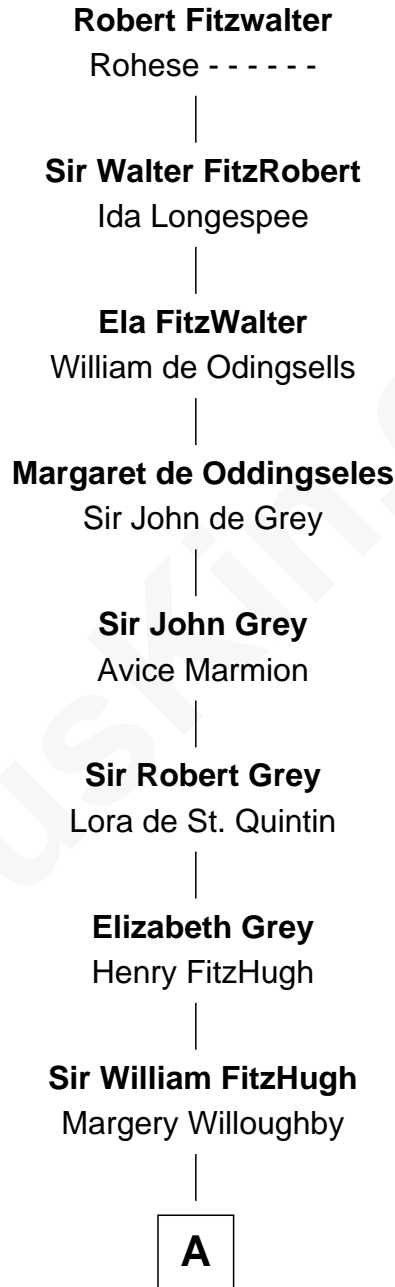

FamousKin.com Relationship Chart of

Robert Fitzwalter

Magna Carta Surety

9th Great-grandfather of

Catherine Parr

6th Wife of King Henry VIII

A

—
Sir Henry FitzHugh

Alice de Neville

—
Elizabeth FitzHugh

Sir William Parr

—
Sir Thomas Parr

Maud Green

—
Catherine Parr

6th Wife of King Henry VIII

FamousKin.com