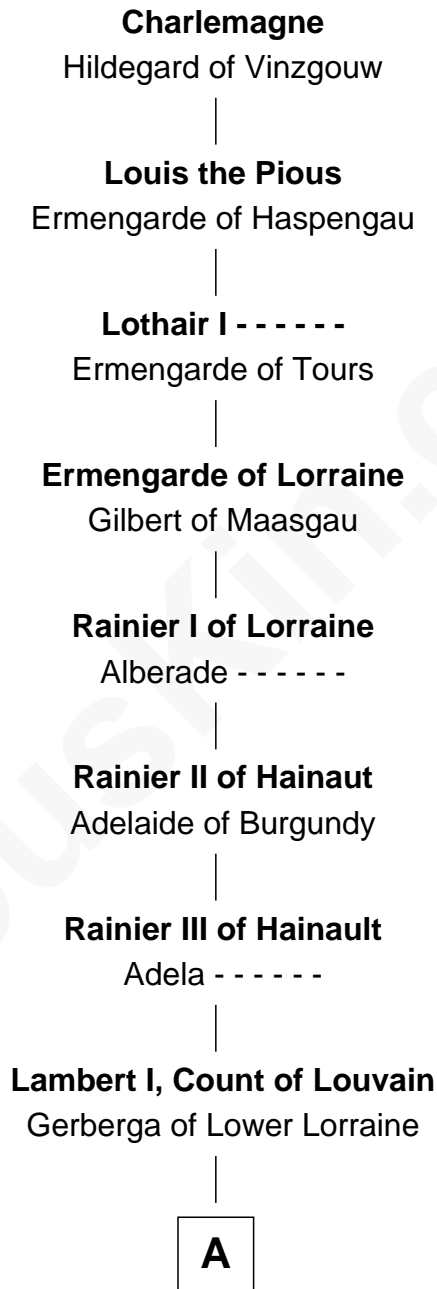

FamousKin.com Relationship Chart of

Robert Fitzwalter

Magna Carta Surety

12th Great-grandson of

Charlemagne

King of the Franks

A

Mathilde of Louvain

Eustace I of Boulogne

Lambert II of Lens

Adelaide of Normandy

Judith of Lens

Waltheof II of Northumbria

Maud of Northumberland

Simon I de St. Liz

Maud de St. Liz

Robert Fitzrichard

Sir Walter Fitzrobert

Maud de Lucy

Robert Fitzwalter

Magna Carta Surety