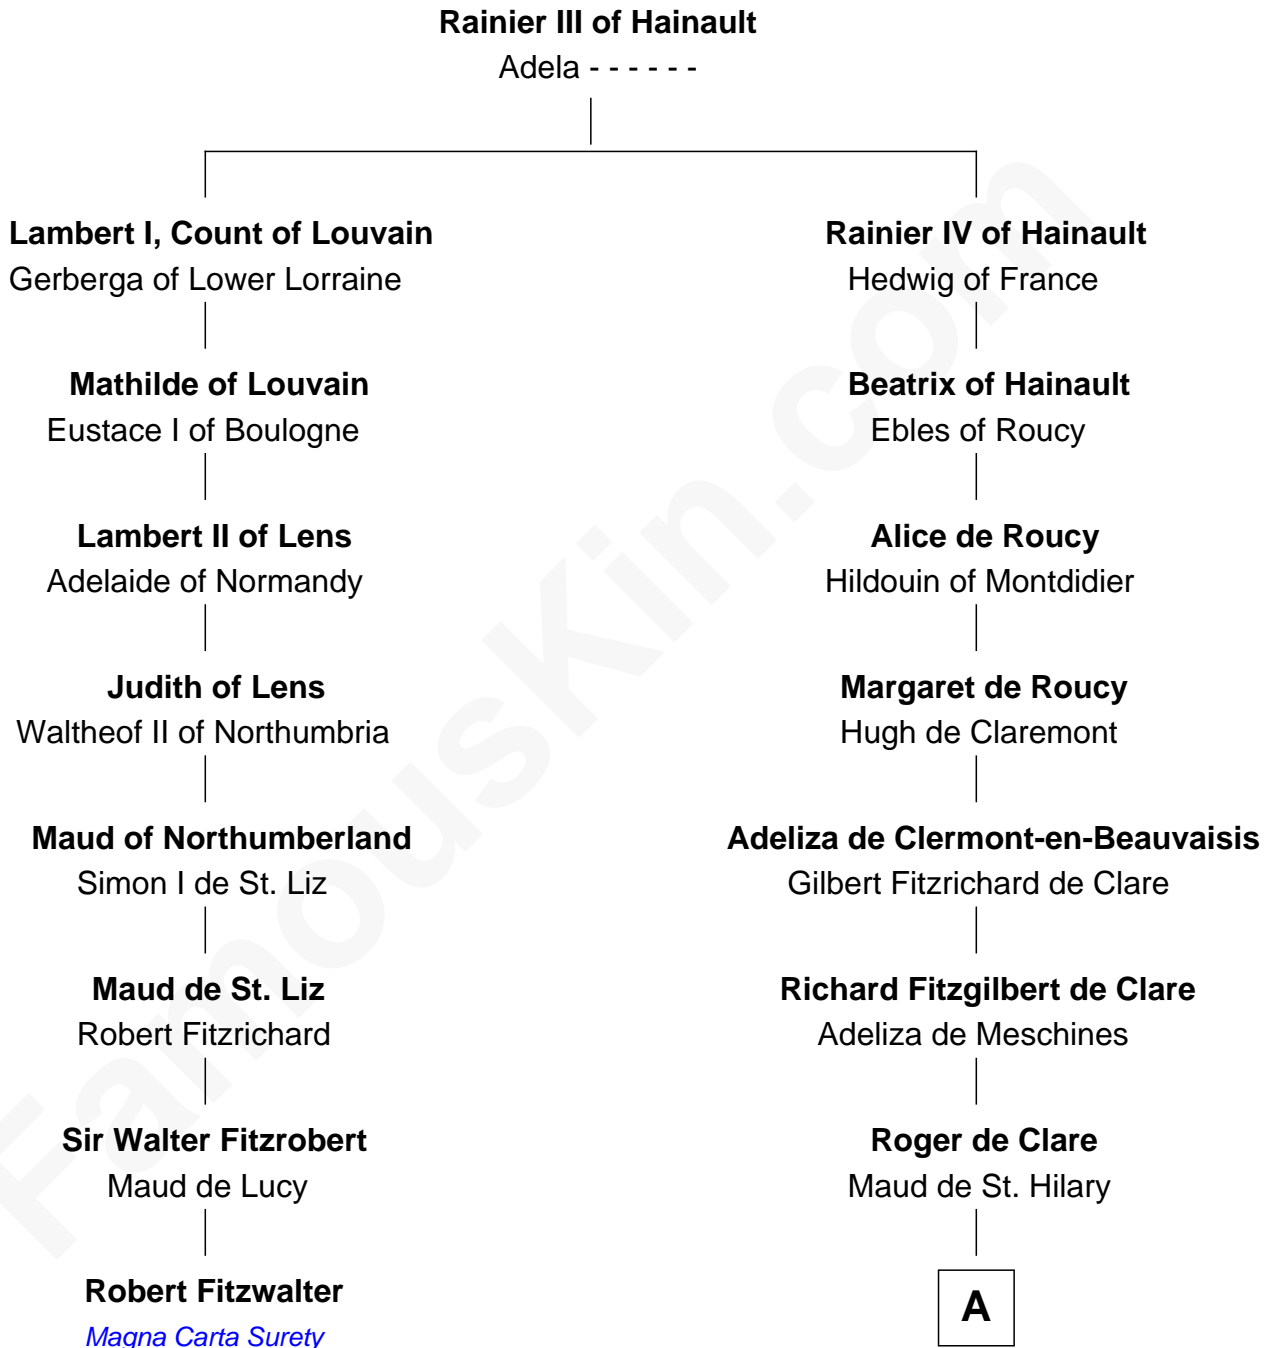

FamousKin.com Relationship Chart of

Robert Fitzwalter

Magna Carta Surety

7th cousin 1 time removed of

Gilbert de Clare

Magna Carta Surety

A

—
Sir Richard de Clare
Amice of Gloucester

—
Gilbert de Clare
Magna Carta Surety

FamousKin.com