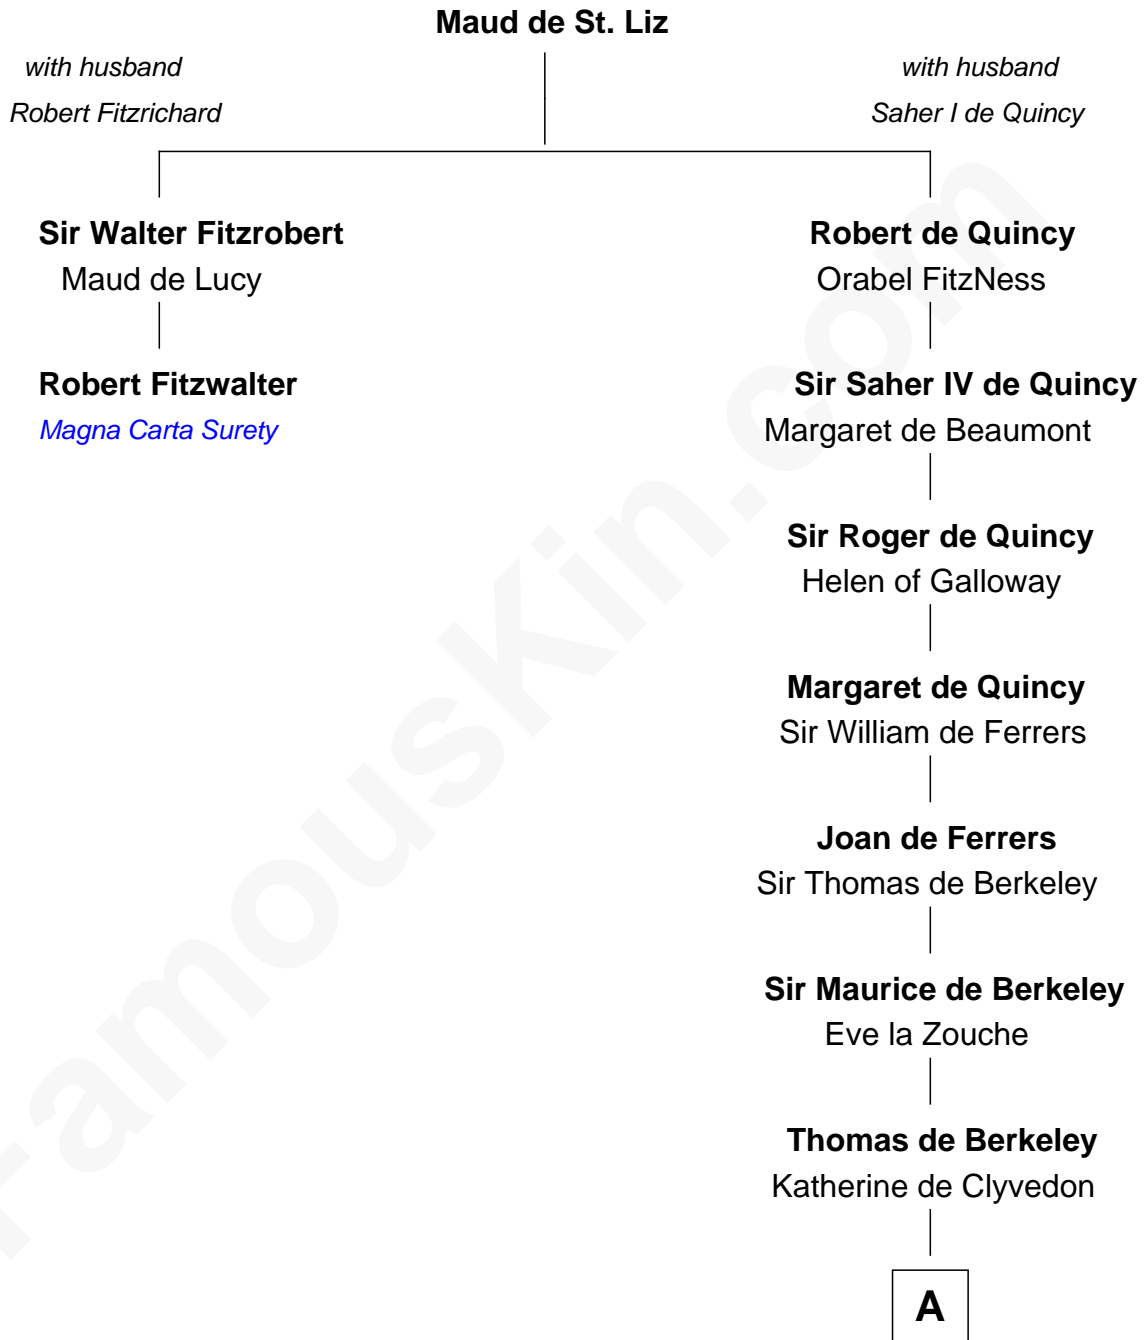

# FamousKin.com Relationship Chart of

**Robert Fitzwalter**

*Magna Carta Surety*

1st cousin 20 times removed of

**Marjorie Post**

*Founder of General Foods*

**A**

**Sir John Berkeley**  
Elizabeth Betteshorne

**Elizabeth Berkeley**  
Sir John Sutton

**Jane Sutton**  
Thomas Mainwaring

**Cecily Mainwaring**  
John Cotton

**Sir George Cotton**  
Mary Onley

**Richard Cotton**  
Mary Mainwaring

**Frances Cotton**  
George Abell